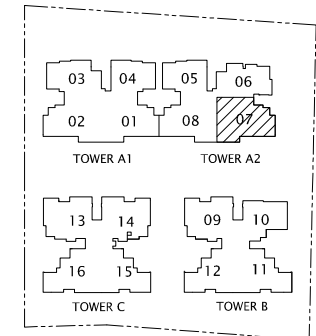

BP No. A779-00788-2006-BP01

Approved Date : 18-05-2010

SCALE: 1:100

TOWER A2
TYPE C1b(b)

KEY PLAN 
THIS KEY PLAN IS NOT TO SCALE

UNIT #03-07

HORIZON RESIDENCES

The above plan is subjected to change as may be approved by the relevant authorities.

BP No. A779-00788-2006-BP01

Approved Date : 18-05-2010

SCALE: 1:100

TOWER A2
TYPE C1b(b)

KEY PLAN 
THIS KEY PLAN IS NOT TO SCALE

UNIT #02-07

HORIZON RESIDENCES

The above plan is subjected to change as may be approved by the relevant authorities.

BP No. A779-00788-2006-BP01

Approved Date : 18-05-2010

SCALE: 1:100

TOWER A2
TYPE D1(b)

KEY PLAN
THIS KEY PLAN IS NOT TO SCALE

UNIT #05-08

HORIZON RESIDENCES

The above plan is subjected to change as may be approved by the relevant authorities.