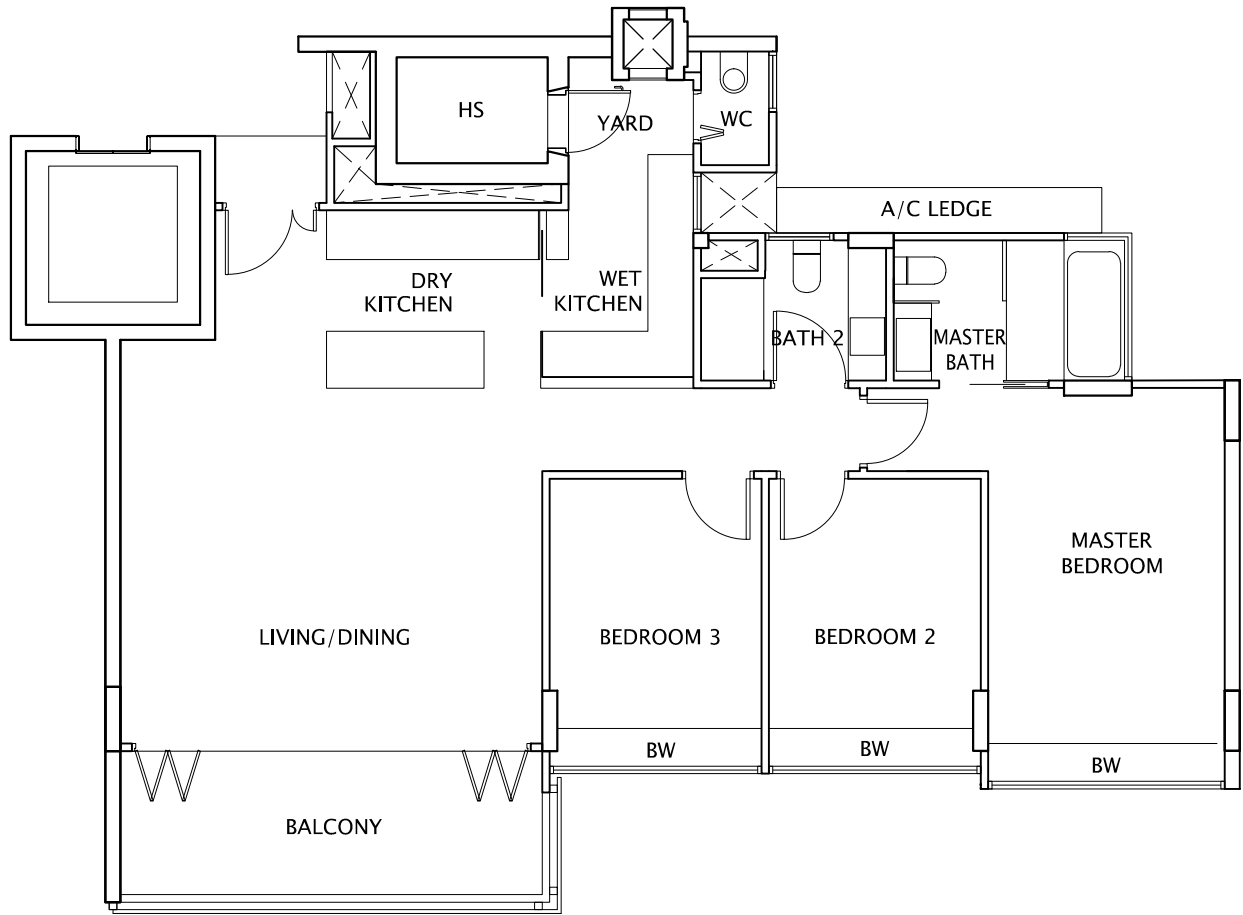

TOWER A1
TYPE D1(b)

KEY PLAN 
THIS KEY PLAN IS NOT TO SCALE

UNIT #05-01

HORIZON RESIDENCES

The above plan is subjected to change as may be approved by the relevant authorities.

BP No. A779-00788-2006-BP01

Approved Date : 18-05-2010

SCALE: 1:100

TOWER A1
TYPE D1(b)

KEY PLAN
THIS KEY PLAN IS NOT TO SCALE

UNIT #05-01 (ATTIC)
HORIZON RESIDENCES

The above plan is subjected to change as may be approved by the relevant authorities.

BP No. A779-00788-2006-BP01 Approved Date : 18-05-2010

SCALE: 1:100

TOWER A1
TYPE C1(b)

KEY PLAN
THIS KEY PLAN IS NOT TO SCALE

UNIT #03-02

HORIZON RESIDENCES

The above plan is subjected to change as may be approved by the relevant authorities.

BP No. A779-00788-2006-BP01

Approved Date : 18-05-2010

SCALE: 1:100

TOWER A1
TYPE C1(b)

KEY PLAN
THIS KEY PLAN IS NOT TO SCALE

UNIT #03-01

HORIZON RESIDENCES

The above plan is subjected to change as may be approved by the relevant authorities.