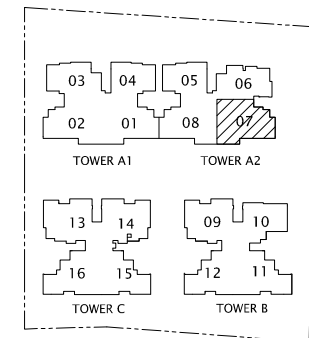

SCALE: 1:100

The above plan is subjected to change as may be approved by the relevant authorities.

TOWER A2
TYPE D1a(b)

KEY PLAN 
THIS KEY PLAN IS NOT TO SCALE

UNIT #05-07

HORIZON RESIDENCES

The above plan is subjected to change as may be approved by the relevant authorities.

BP No. A779-00788-2006-BP01

Approved Date : 18-05-2010

SCALE: 1:100

TOWER A2
TYPE D1a(b)

KEY PLAN 
THIS KEY PLAN IS NOT TO SCALE

UNIT #05-07 (ATTIC)
HORIZON RESIDENCES

BP No. A779-00788-2006-BP01

Approved Date : 18-05-2010