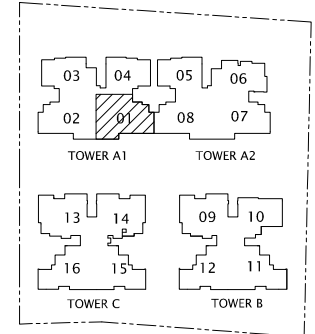

TOWER A1
TYPE D1(b)

KEY PLAN 
THIS KEY PLAN IS NOT TO SCALE

UNIT #05-01

HORIZON RESIDENCES

The above plan is subjected to change as may be approved by the relevant authorities.

BP No. A779-00788-2006-BP01

Approved Date : 18-05-2010

SCALE: 1:100

TOWER A1
TYPE D1(b)

KEY PLAN
THIS KEY PLAN IS NOT TO SCALE

UNIT #05-01 (ATTIC)
HORIZON RESIDENCES

The above plan is subjected to change as may be approved by the relevant authorities.

BP No. A779-00788-2006-BP01 Approved Date : 18-05-2010