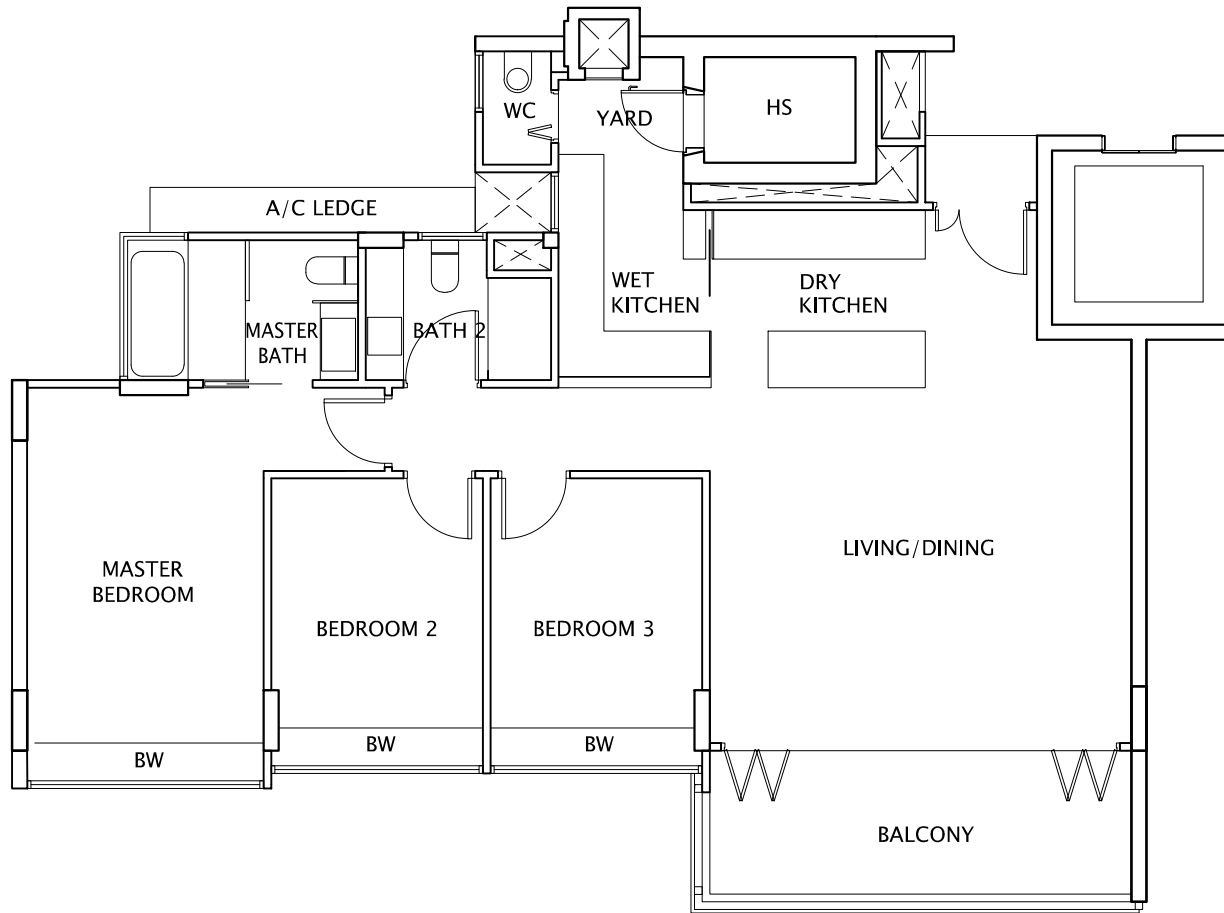

BP No. A779-00788-2006-BP01

Approved Date : 18-05-2010

SCALE: 1:100

TOWER A2
TYPE C1a(b)

KEY PLAN 
THIS KEY PLAN IS NOT TO SCALE

UNIT #01-07

HORIZON RESIDENCES

The above plan is subjected to change as may be approved by the relevant authorities.

BP No. A779-00788-2006-BP01

Approved Date : 18-05-2010

SCALE: 1:100

TOWER A2
TYPE C1(b)

KEY PLAN 
THIS KEY PLAN IS NOT TO SCALE

UNIT #03-08

HORIZON RESIDENCES

The above plan is subjected to change as may be approved by the relevant authorities.