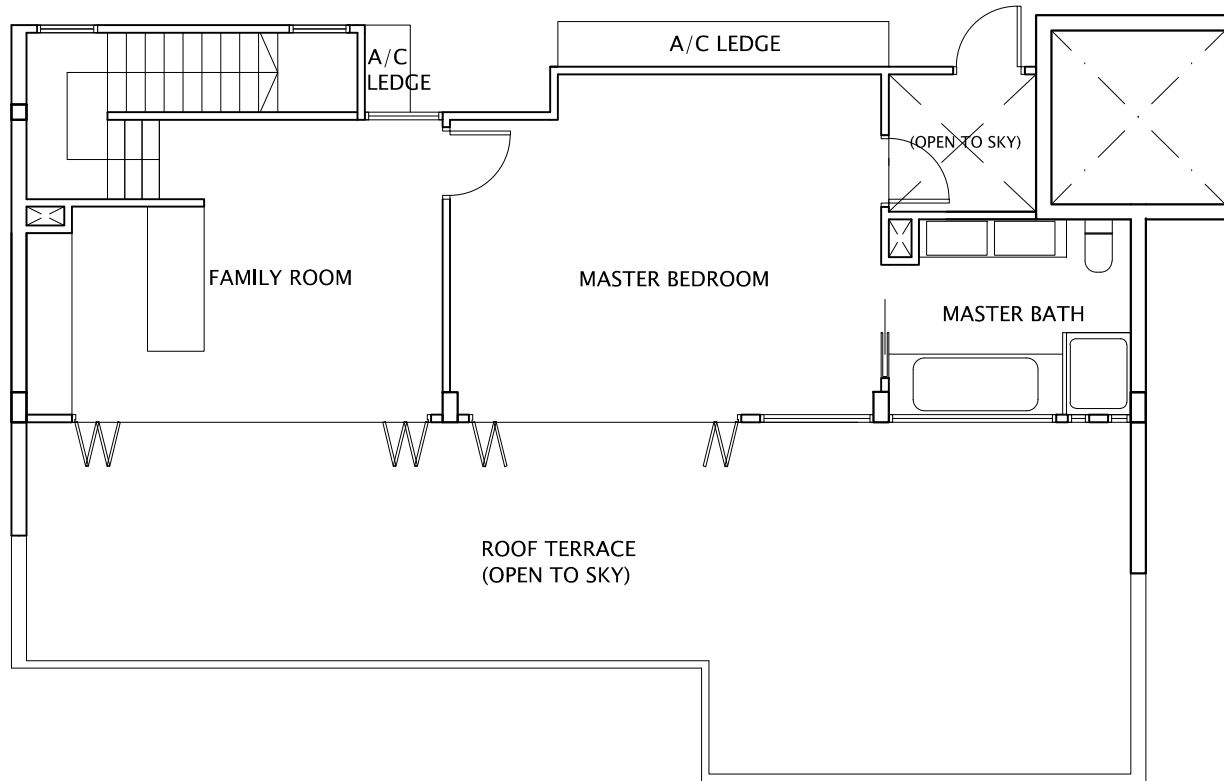

BP No. A779-00788-2006-BP01

Approved Date : 18-05-2010

SCALE: 1:100

TOWER A2
TYPE D1(b)

KEY PLAN
THIS KEY PLAN IS NOT TO SCALE

UNIT #05-08

HORIZON RESIDENCES

The above plan is subjected to change as may be approved by the relevant authorities.

BP No. A779-00788-2006-BP01

Approved Date : 18-05-2010

SCALE: 1:100

TOWER A2
TYPE D1(b)

KEY PLAN
THIS KEY PLAN IS NOT TO SCALE

UNIT #05-078 (ATTIC)
HORIZON RESIDENCES

BP No. A779-00788-2006-BP01

Approved Date : 18-05-2010