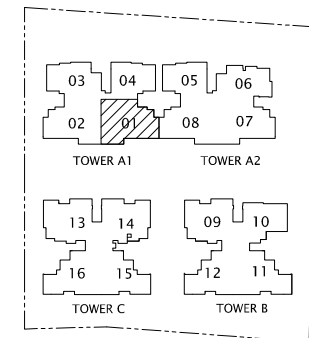

TOWER A1
TYPE D1(b)

KEY PLAN 
THIS KEY PLAN IS NOT TO SCALE

UNIT #05-01

HORIZON RESIDENCES

The above plan is subjected to change as may be approved by the relevant authorities.

BP No. A779-00788-2006-BP01

Approved Date : 18-05-2010

SCALE: 1:100

TOWER A1
TYPE D1(b)

KEY PLAN
THIS KEY PLAN IS NOT TO SCALE

UNIT #05-01 (ATTIC)
HORIZON RESIDENCES

The above plan is subjected to change as may be approved by the relevant authorities.

BP No. A779-00788-2006-BP01 Approved Date : 18-05-2010