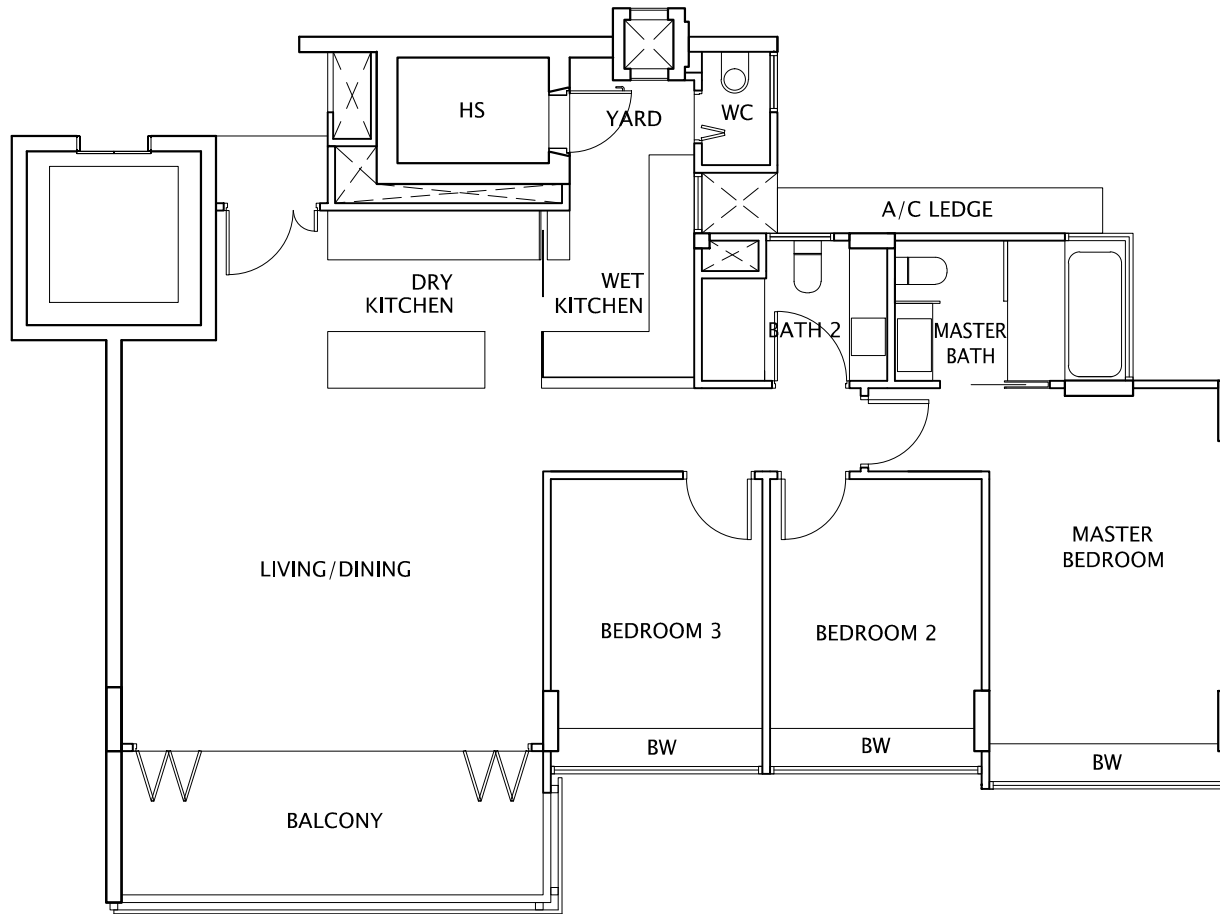

BP No. A779-00788-2006-BP01

Approved Date : 18-05-2010

SCALE: 1:100

TOWER A2
TYPE C1a(b)

KEY PLAN 
THIS KEY PLAN IS NOT TO SCALE

UNIT #01-07

HORIZON RESIDENCES

The above plan is subjected to change as may be approved by the relevant authorities.

BP No. A779-00788-2006-BP01

Approved Date : 18-05-2010

SCALE: 1:100

TOWER A2
TYPE C1(b)

KEY PLAN 
THIS KEY PLAN IS NOT TO SCALE

UNIT #03-08

HORIZON RESIDENCES

The above plan is subjected to change as may be approved by the relevant authorities.

BP No. A779-00788-2006-BP01

Approved Date : 18-05-2010

SCALE: 1:100

TOWER A2
TYPE C1b(b)

KEY PLAN 
THIS KEY PLAN IS NOT TO SCALE

UNIT #03-07

HORIZON RESIDENCES

The above plan is subjected to change as may be approved by the relevant authorities.