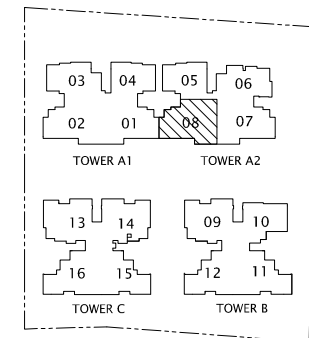

BP No. A779-00788-2006-BP01

Approved Date : 18-05-2010

SCALE: 1:100

TOWER A2
TYPE D1(b)

KEY PLAN
THIS KEY PLAN IS NOT TO SCALE

UNIT #05-08

HORIZON RESIDENCES

The above plan is subjected to change as may be approved by the relevant authorities.

BP No. A779-00788-2006-BP01

Approved Date : 18-05-2010

SCALE: 1:100

TOWER A2
TYPE D1(b)

KEY PLAN
THIS KEY PLAN IS NOT TO SCALE

UNIT #05-078 (ATTIC)
HORIZON RESIDENCES

BP No. A779-00788-2006-BP01

Approved Date : 18-05-2010

SCALE: 1:100

The above plan is subjected to change as may be approved by the relevant authorities.

TOWER A2
TYPE D1a(b)

KEY PLAN 
THIS KEY PLAN IS NOT TO SCALE

UNIT #05-07

HORIZON RESIDENCES

The above plan is subjected to change as may be approved by the relevant authorities.