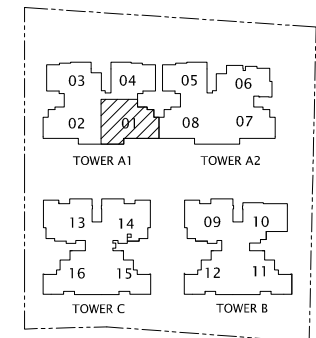

KEY PLAN
THIS KEY PLAN IS NOT TO SCALE