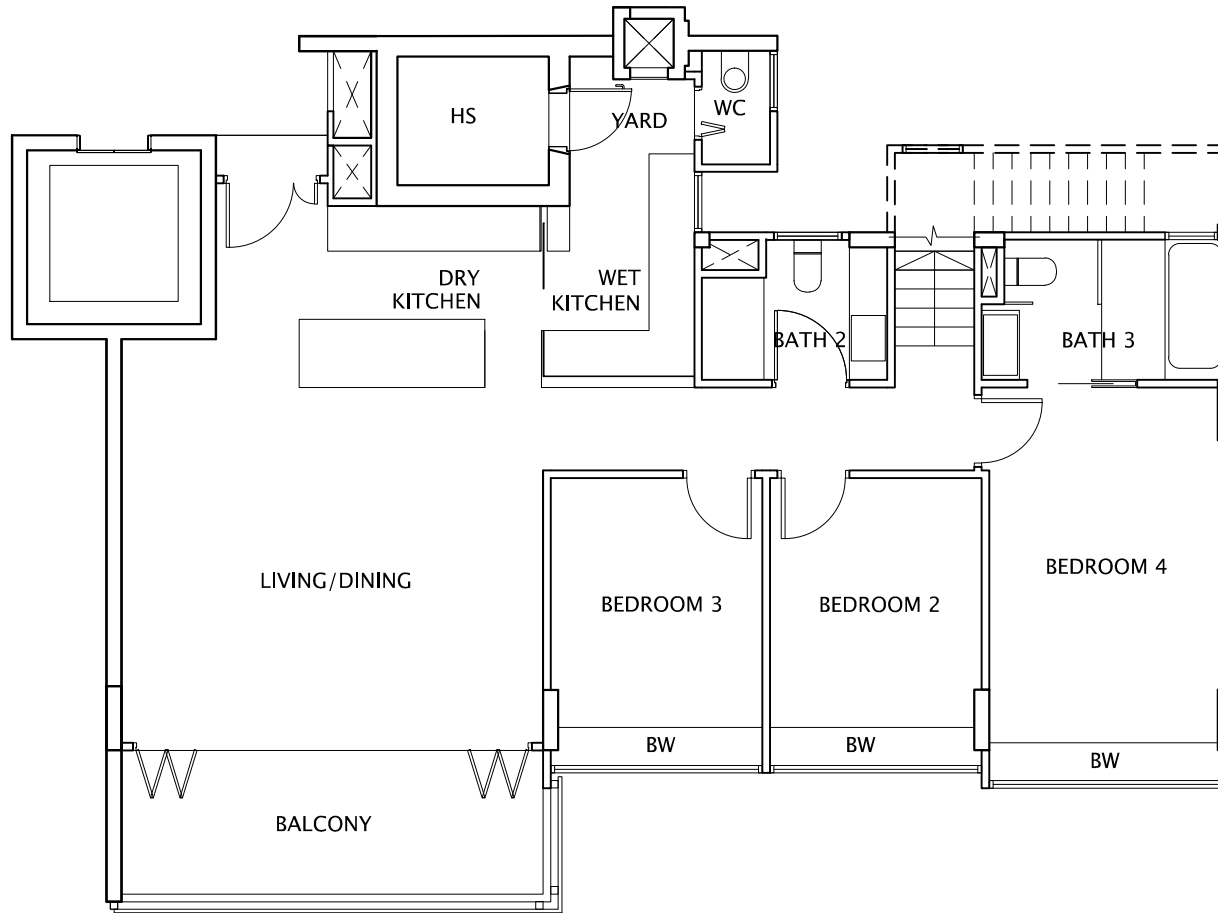

BP No. A779-00788-2006-BP01

Approved Date : 18-05-2010

SCALE: 1:100

TOWER A2
TYPE D1(b)

KEY PLAN
THIS KEY PLAN IS NOT TO SCALE

UNIT #05-08

HORIZON RESIDENCES

The above plan is subjected to change as may be approved by the relevant authorities.

BP No. A779-00788-2006-BP01

Approved Date : 18-05-2010

SCALE: 1:100

TOWER A2
TYPE D1(b)

KEY PLAN
THIS KEY PLAN IS NOT TO SCALE

UNIT #05-078 (ATTIC)
HORIZON RESIDENCES

BP No. A779-00788-2006-BP01

Approved Date : 18-05-2010

SCALE: 1:100

The above plan is subjected to change as may be approved by the relevant authorities.

TOWER A2
TYPE D1a(b)

KEY PLAN 
THIS KEY PLAN IS NOT TO SCALE

UNIT #05-07

HORIZON RESIDENCES

The above plan is subjected to change as may be approved by the relevant authorities.