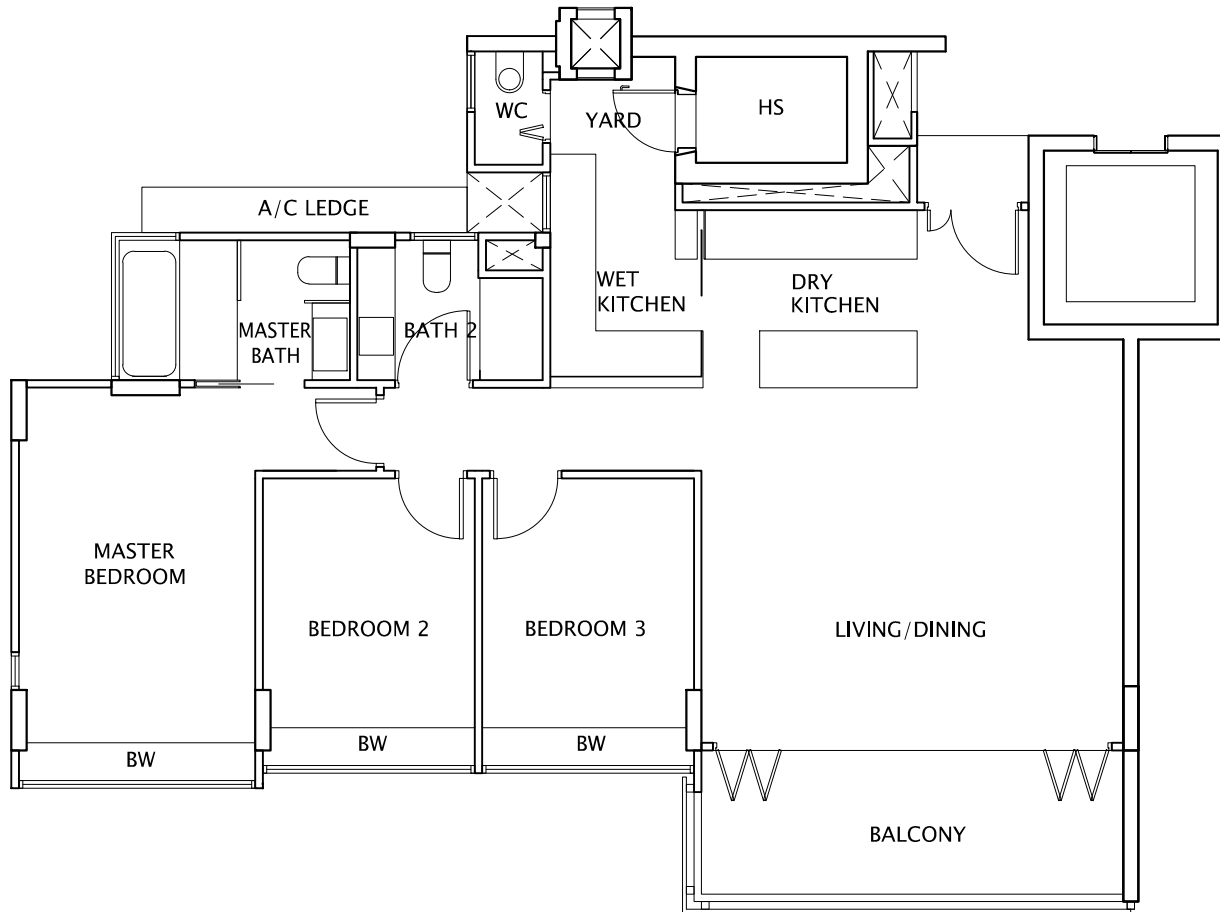

TOWER A1
TYPE D1(b)

KEY PLAN 
THIS KEY PLAN IS NOT TO SCALE

UNIT #05-01

HORIZON RESIDENCES

The above plan is subjected to change as may be approved by the relevant authorities.

BP No. A779-00788-2006-BP01

Approved Date : 18-05-2010

SCALE: 1:100

TOWER A1
TYPE D1(b)

KEY PLAN
THIS KEY PLAN IS NOT TO SCALE

UNIT #05-01 (ATTIC)
HORIZON RESIDENCES

The above plan is subjected to change as may be approved by the relevant authorities.

BP No. A779-00788-2006-BP01 Approved Date : 18-05-2010

SCALE: 1:100

TOWER A1
TYPE C1(b)

KEY PLAN
THIS KEY PLAN IS NOT TO SCALE

UNIT #03-02

HORIZON RESIDENCES

The above plan is subjected to change as may be approved by the relevant authorities.

BP No. A779-00788-2006-BP01