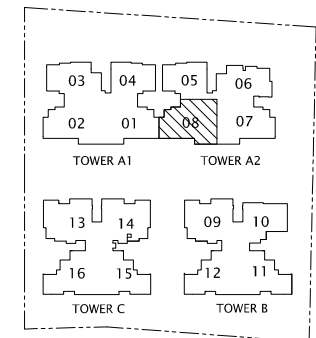

BP No. A779-00788-2006-BP01

Approved Date : 18-05-2010

SCALE: 1:100

TOWER A2
TYPE C1b(b)

KEY PLAN 
THIS KEY PLAN IS NOT TO SCALE

UNIT #02-07

HORIZON RESIDENCES

The above plan is subjected to change as may be approved by the relevant authorities.

BP No. A779-00788-2006-BP01

Approved Date : 18-05-2010

SCALE: 1:100

TOWER A2
TYPE D1(b)

KEY PLAN
THIS KEY PLAN IS NOT TO SCALE

UNIT #05-08

HORIZON RESIDENCES

The above plan is subjected to change as may be approved by the relevant authorities.