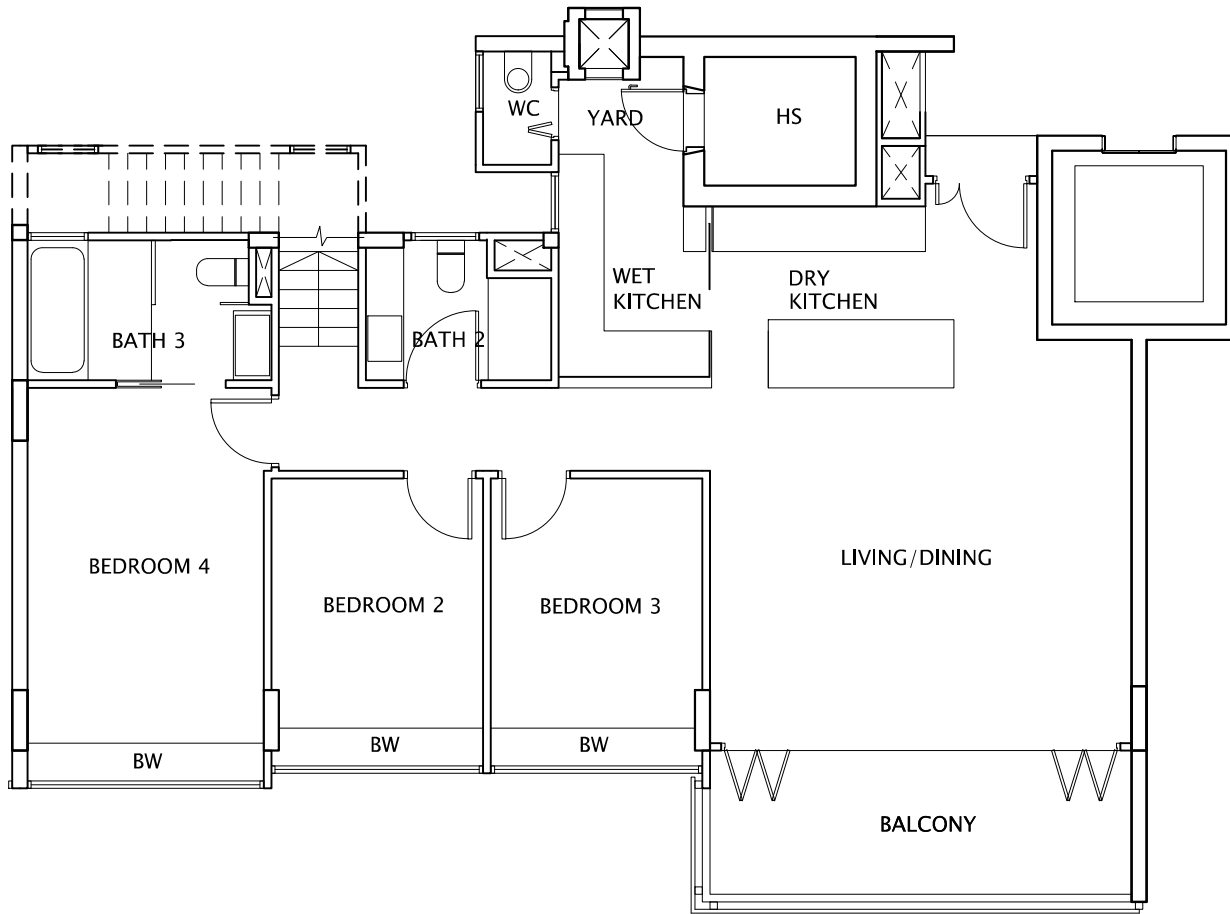

TOWER A2
TYPE D1(b)