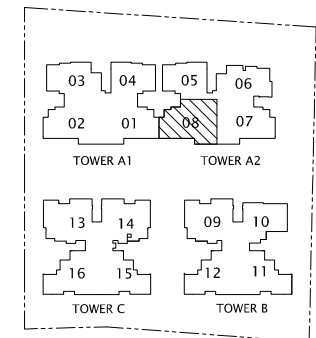

BP No. A779-00788-2006-BP01

Approved Date : 18-05-2010

SCALE: 1:100

TOWER A2
TYPE C1a(b)

KEY PLAN 
THIS KEY PLAN IS NOT TO SCALE

UNIT #01-07

HORIZON RESIDENCES

The above plan is subjected to change as may be approved by the relevant authorities.

BP No. A779-00788-2006-BP01

Approved Date : 18-05-2010

SCALE: 1:100

TOWER A2
TYPE C1(b)

KEY PLAN 
THIS KEY PLAN IS NOT TO SCALE

UNIT #03-08

HORIZON RESIDENCES

The above plan is subjected to change as may be approved by the relevant authorities.

BP No. A779-00788-2006-BP01

Approved Date : 18-05-2010

SCALE: 1:100

TOWER A2
TYPE C1b(b)

KEY PLAN 
THIS KEY PLAN IS NOT TO SCALE

UNIT #03-07

HORIZON RESIDENCES

The above plan is subjected to change as may be approved by the relevant authorities.