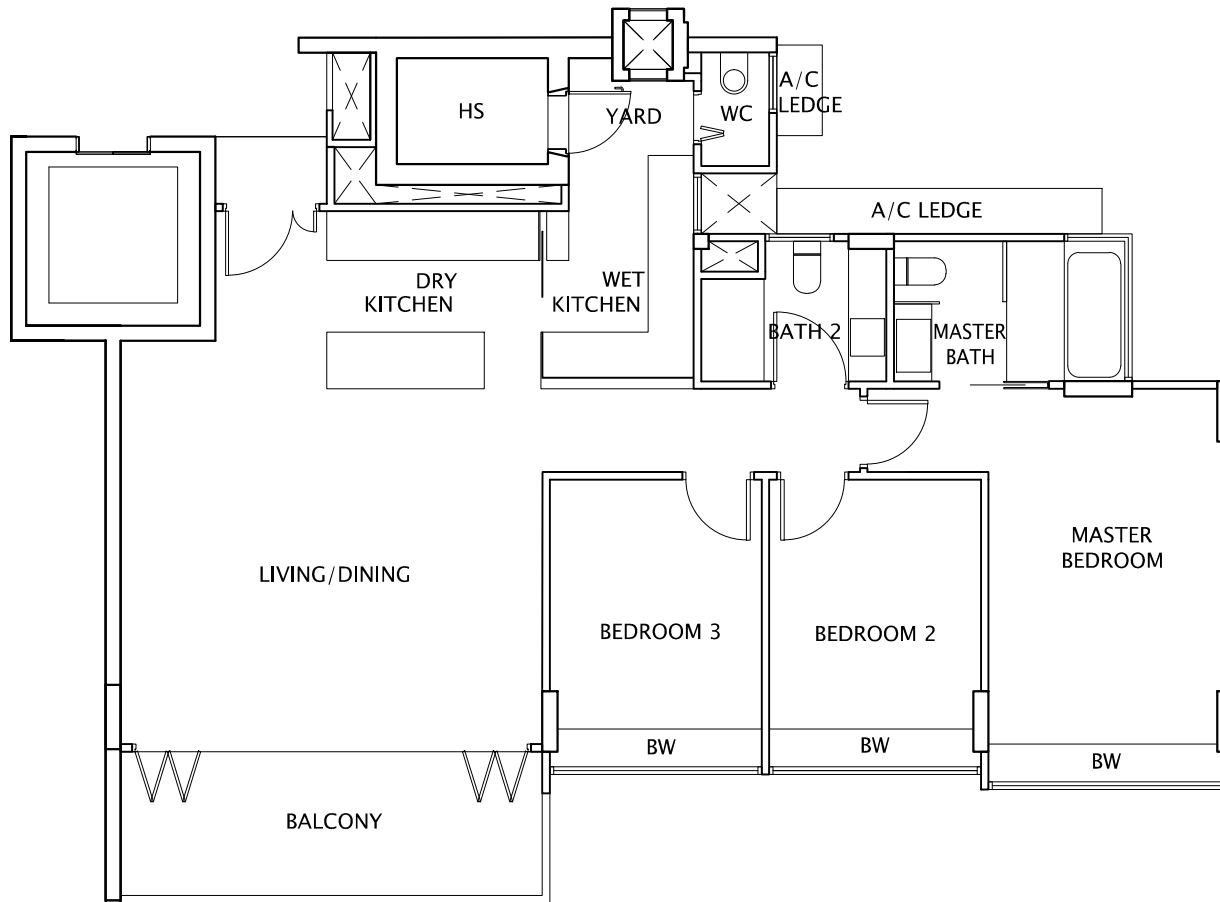

SCALE: 1:100

TOWER A1
TYPE C1(b)

KEY PLAN
THIS KEY PLAN IS NOT TO SCALE

UNIT #03-02

HORIZON RESIDENCES

The above plan is subjected to change as may be approved by the relevant authorities.

BP No. A779-00788-2006-BP01

Approved Date : 18-05-2010

SCALE: 1:100

TOWER A1
TYPE C1(b)

KEY PLAN
THIS KEY PLAN IS NOT TO SCALE

UNIT #03-01

HORIZON RESIDENCES

The above plan is subjected to change as may be approved by the relevant authorities.

BP No. A779-00788-2006-BP01

Approved Date : 18-05-2010

SCALE: 1:100

TOWER A2
TYPE C1a(b)

KEY PLAN 
THIS KEY PLAN IS NOT TO SCALE

UNIT #01-07

HORIZON RESIDENCES

The above plan is subjected to change as may be approved by the relevant authorities.