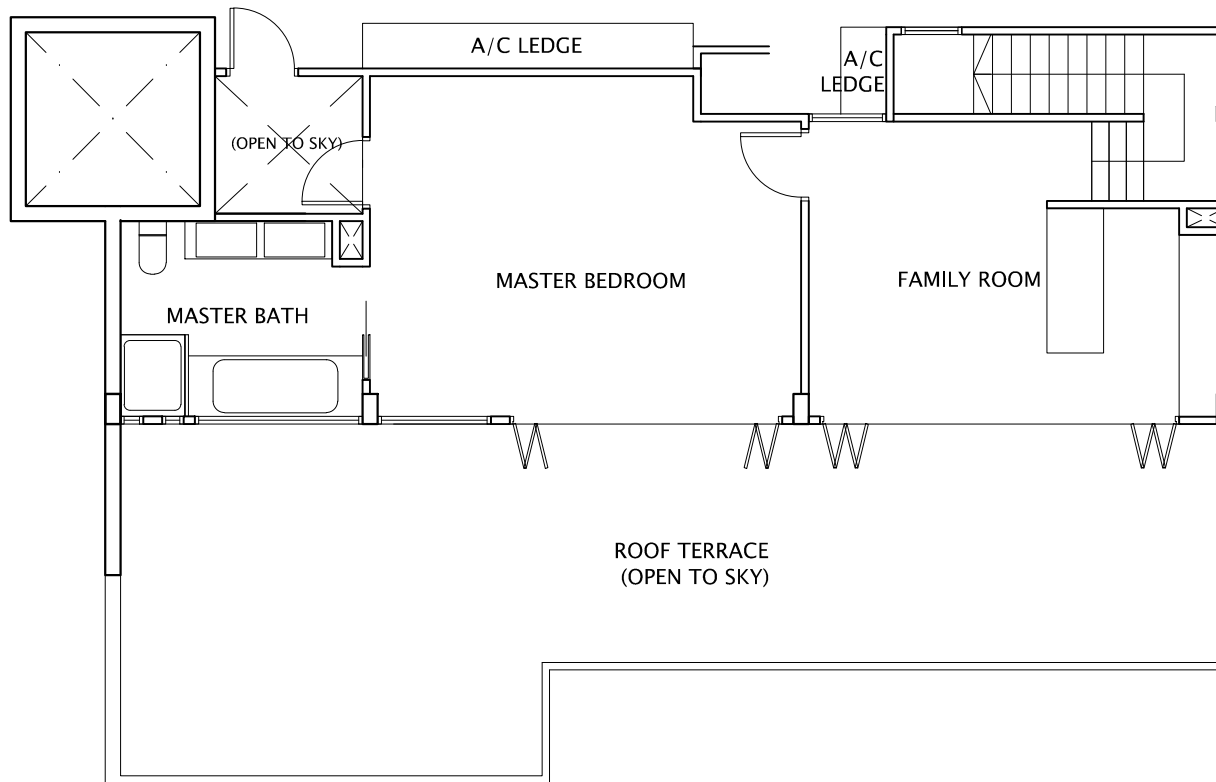

SCALE: 1:100

The above plan is subjected to change as may be approved by the relevant authorities.

TOWER A2
TYPE D1a(b)

KEY PLAN 
THIS KEY PLAN IS NOT TO SCALE

UNIT #05-07

HORIZON RESIDENCES

The above plan is subjected to change as may be approved by the relevant authorities.

BP No. A779-00788-2006-BP01

Approved Date : 18-05-2010

SCALE: 1:100

TOWER A2
TYPE D1a(b)

KEY PLAN 
THIS KEY PLAN IS NOT TO SCALE

UNIT #05-07 (ATTIC)
HORIZON RESIDENCES

BP No. A779-00788-2006-BP01

Approved Date : 18-05-2010