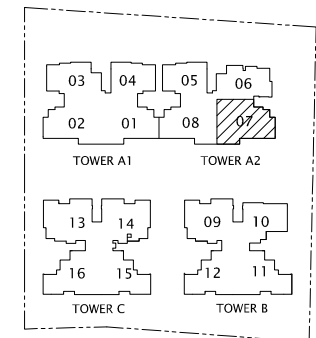

BP No. A779-00788-2006-BP01

Approved Date : 18-05-2010

SCALE: 1:100

TOWER A2
TYPE C1a(b)

KEY PLAN 
THIS KEY PLAN IS NOT TO SCALE

UNIT #01-07

HORIZON RESIDENCES

The above plan is subjected to change as may be approved by the relevant authorities.

BP No. A779-00788-2006-BP01

Approved Date : 18-05-2010

SCALE: 1:100

TOWER A2
TYPE C1(b)

KEY PLAN 
THIS KEY PLAN IS NOT TO SCALE

UNIT #03-08

HORIZON RESIDENCES

The above plan is subjected to change as may be approved by the relevant authorities.