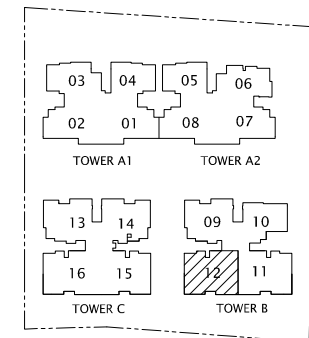

KEY PLAN
THIS KEY PLAN IS NOT TO SCALE