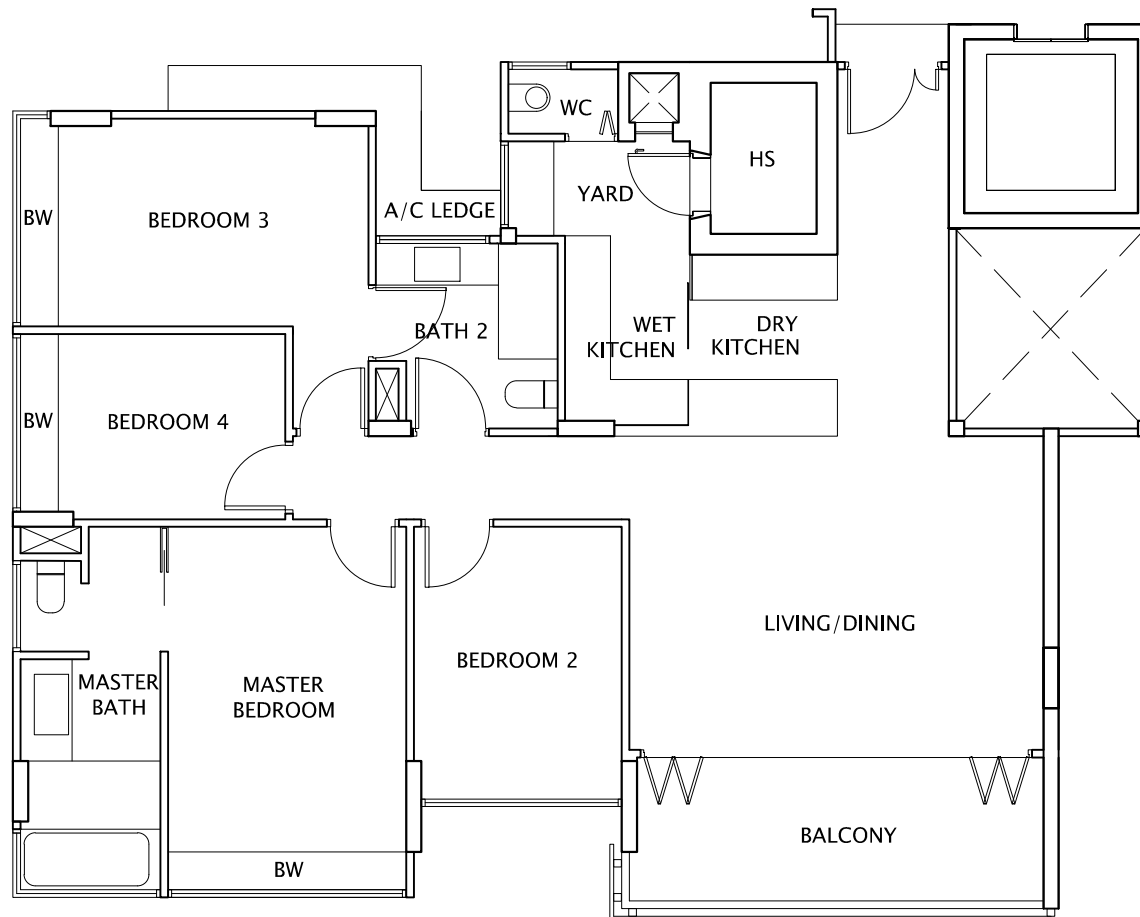

SCALE: 1:100

The above plan is subjected to change as may be approved by the relevant authorities.

TOWER A2
TYPE D1a(b)

KEY PLAN 
THIS KEY PLAN IS NOT TO SCALE

UNIT #05-07

HORIZON RESIDENCES

The above plan is subjected to change as may be approved by the relevant authorities.

BP No. A779-00788-2006-BP01

Approved Date : 18-05-2010

SCALE: 1:100

TOWER A2
TYPE D1a(b)

KEY PLAN 
THIS KEY PLAN IS NOT TO SCALE

UNIT #05-07 (ATTIC)
HORIZON RESIDENCES

BP No. A779-00788-2006-BP01

Approved Date : 18-05-2010

SCALE: 1:100

The above plan is subjected to change as may be approved by the relevant authorities.

TOWER B
TYPE D2c(b)

KEY PLAN 
THIS KEY PLAN IS NOT TO SCALE

UNIT #04-12

HORIZON RESIDENCES

The above plan is subjected to change as may be approved by the relevant authorities.