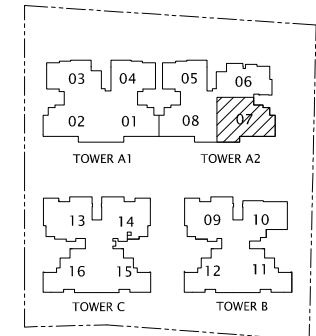

BP No. A779-00788-2006-BP01

Approved Date : 18-05-2010

SCALE: 1:100

TOWER A2
TYPE C1(b)

KEY PLAN 
THIS KEY PLAN IS NOT TO SCALE

UNIT #03-08

HORIZON RESIDENCES

The above plan is subjected to change as may be approved by the relevant authorities.

BP No. A779-00788-2006-BP01

Approved Date : 18-05-2010

SCALE: 1:100

TOWER A2
TYPE C1b(b)

KEY PLAN 
THIS KEY PLAN IS NOT TO SCALE

UNIT #03-07

HORIZON RESIDENCES

The above plan is subjected to change as may be approved by the relevant authorities.

BP No. A779-00788-2006-BP01

Approved Date : 18-05-2010

SCALE: 1:100

TOWER A2
TYPE C1b(b)

KEY PLAN 
THIS KEY PLAN IS NOT TO SCALE

UNIT #02-07

HORIZON RESIDENCES

The above plan is subjected to change as may be approved by the relevant authorities.