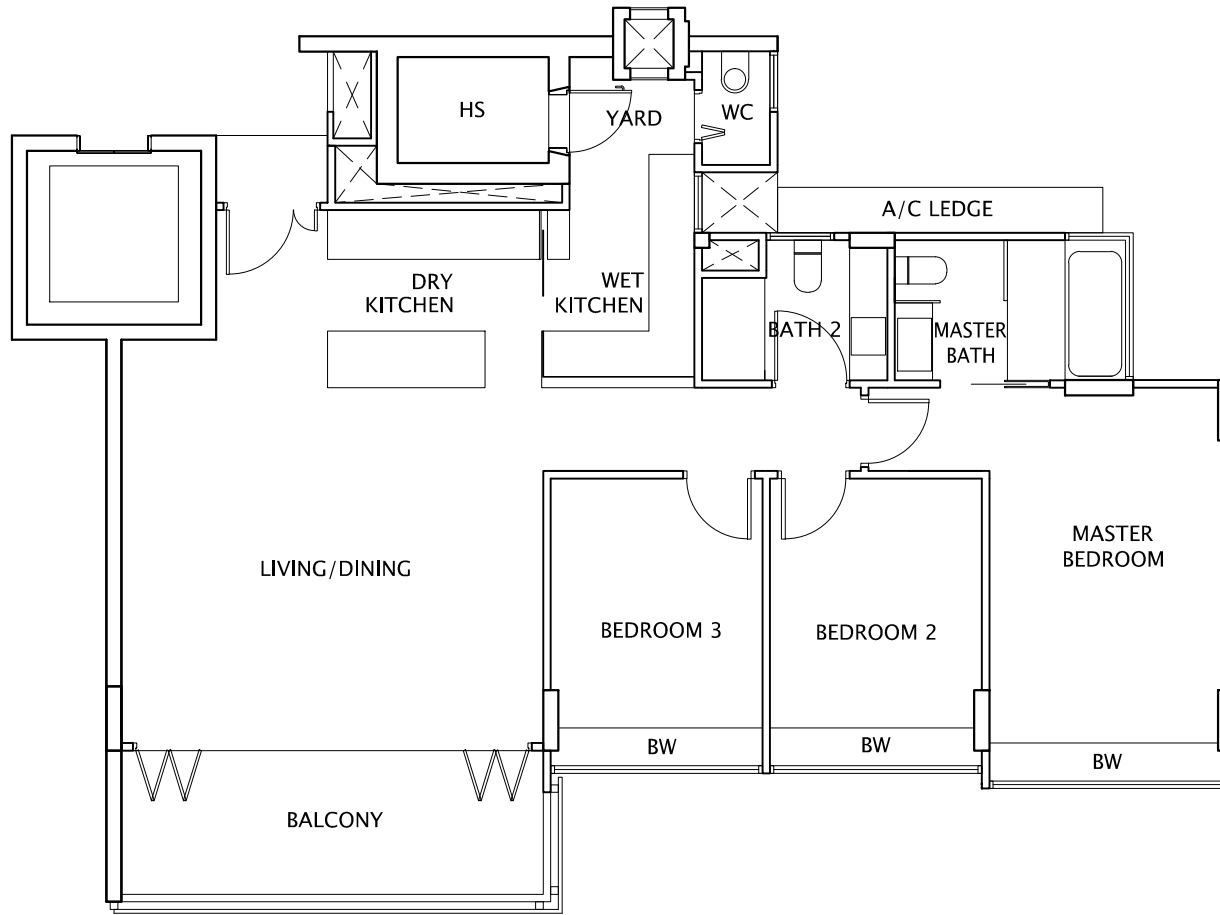

BP No. A779-00788-2006-BP01

Approved Date : 18-05-2010

SCALE: 1:100

TOWER A2
TYPE C1b(b)

KEY PLAN 
THIS KEY PLAN IS NOT TO SCALE

UNIT #03-07

HORIZON RESIDENCES

The above plan is subjected to change as may be approved by the relevant authorities.

BP No. A779-00788-2006-BP01

Approved Date : 18-05-2010

SCALE: 1:100

TOWER A2
TYPE C1b(b)

KEY PLAN 
THIS KEY PLAN IS NOT TO SCALE

UNIT #02-07

HORIZON RESIDENCES

The above plan is subjected to change as may be approved by the relevant authorities.