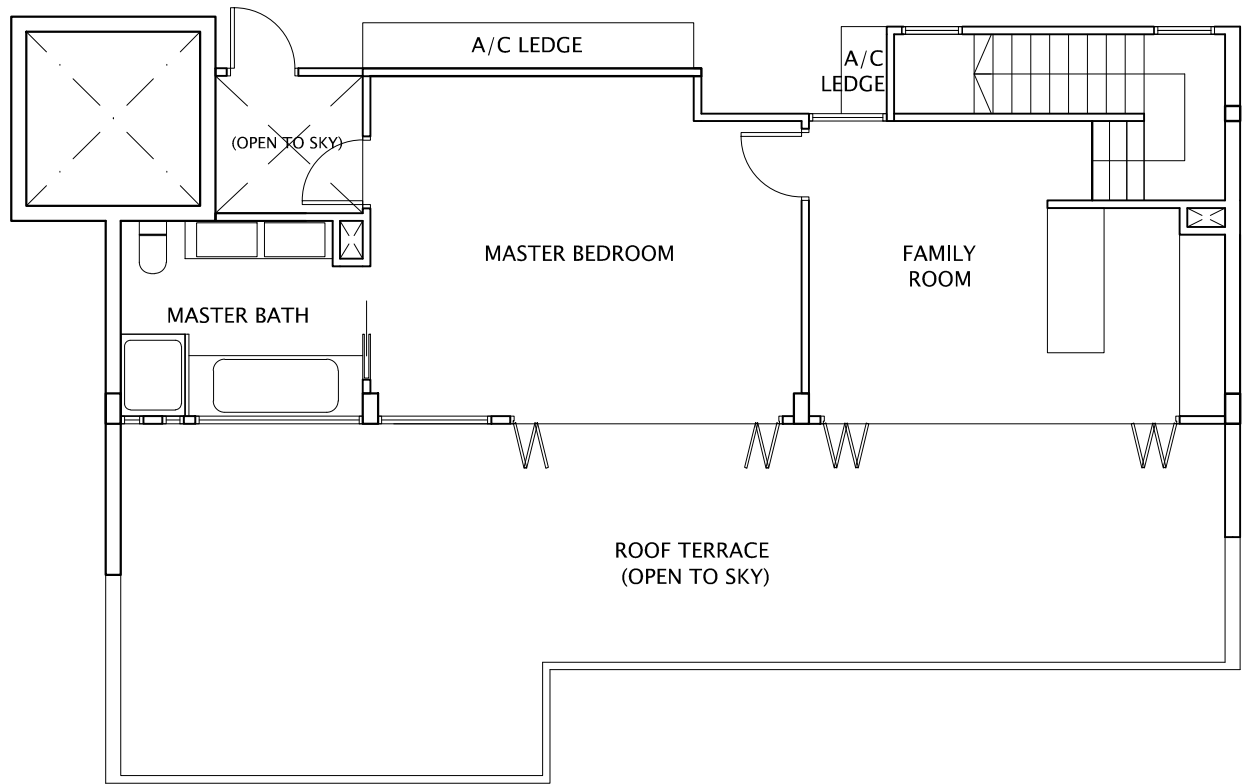

TOWER A1
TYPE D1(b)

KEY PLAN 
THIS KEY PLAN IS NOT TO SCALE

UNIT #05-01

HORIZON RESIDENCES

The above plan is subjected to change as may be approved by the relevant authorities.

BP No. A779-00788-2006-BP01

Approved Date : 18-05-2010

SCALE: 1:100

TOWER A1
TYPE D1(b)

KEY PLAN
THIS KEY PLAN IS NOT TO SCALE

UNIT #05-01 (ATTIC)
HORIZON RESIDENCES

The above plan is subjected to change as may be approved by the relevant authorities.

BP No. A779-00788-2006-BP01 Approved Date : 18-05-2010

SCALE: 1:100

TOWER A1
TYPE C1(b)

KEY PLAN
THIS KEY PLAN IS NOT TO SCALE

UNIT #03-02

HORIZON RESIDENCES

The above plan is subjected to change as may be approved by the relevant authorities.

BP No. A779-00788-2006-BP01