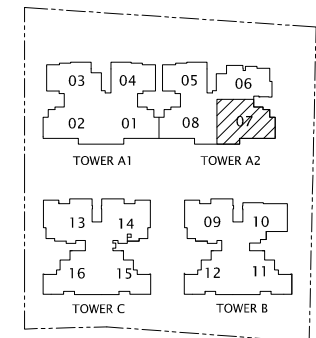

KEY PLAN
THIS KEY PLAN IS NOT TO SCALE