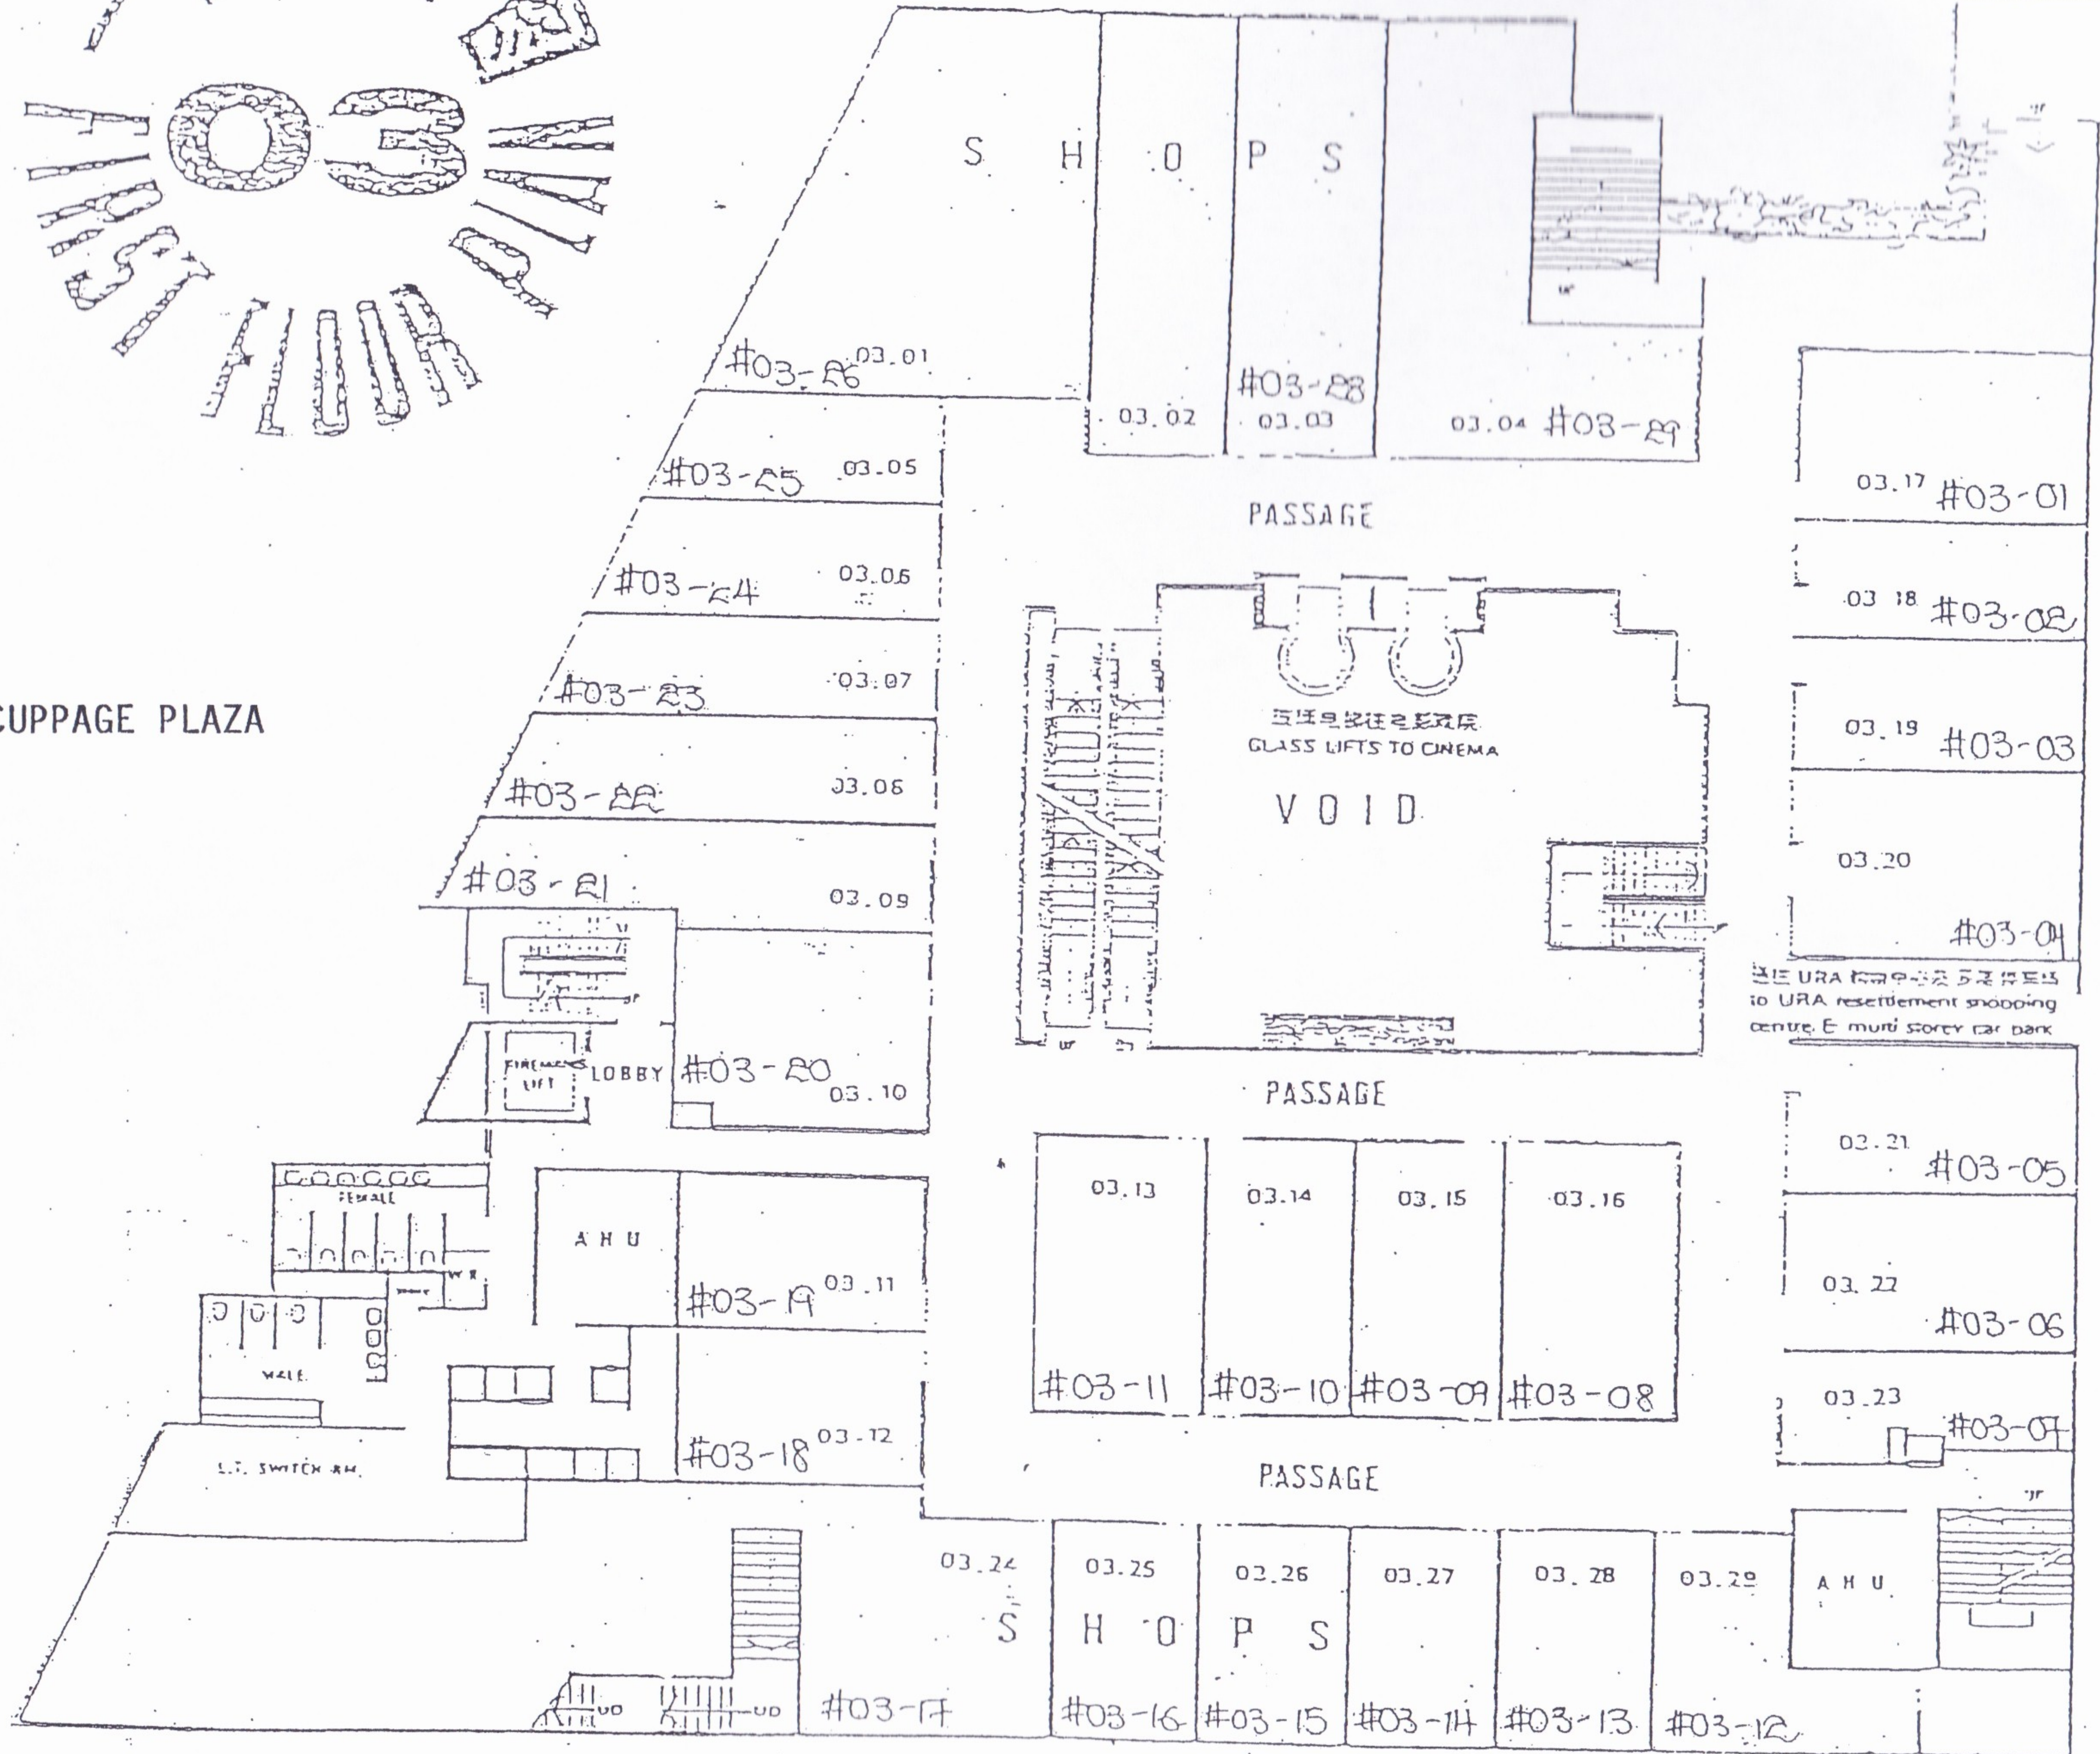

KOEK ROAD 588

CUPPAGE PLAZA

假日大酒店
克拉末路

HOLIDAY INN
KRAMAT ROAD

通往 URA 购物中心及多层停车场
to URA resettlement shopping
centre & multi storey car park

CUPPAGE PLAZA

CUPPAGE PLAZA

此 URA 中心 是 连接 到 URA resettlement shopping centre. E multi storey car park

CUPPAGE PLAZA

三樓平面圖
05
 THIRD FLOOR PLAN

CUPPAGE PLAZA

請往 URA 購物中心及多層停車場
 to URA resettlement shopping
 centre & multi storey car park

THE ABOVE PLAN IS SUBJECT TO ANY AMENDMENT APPROVED

CUPPAGE PLAZA

CUPPAGE PLAZA