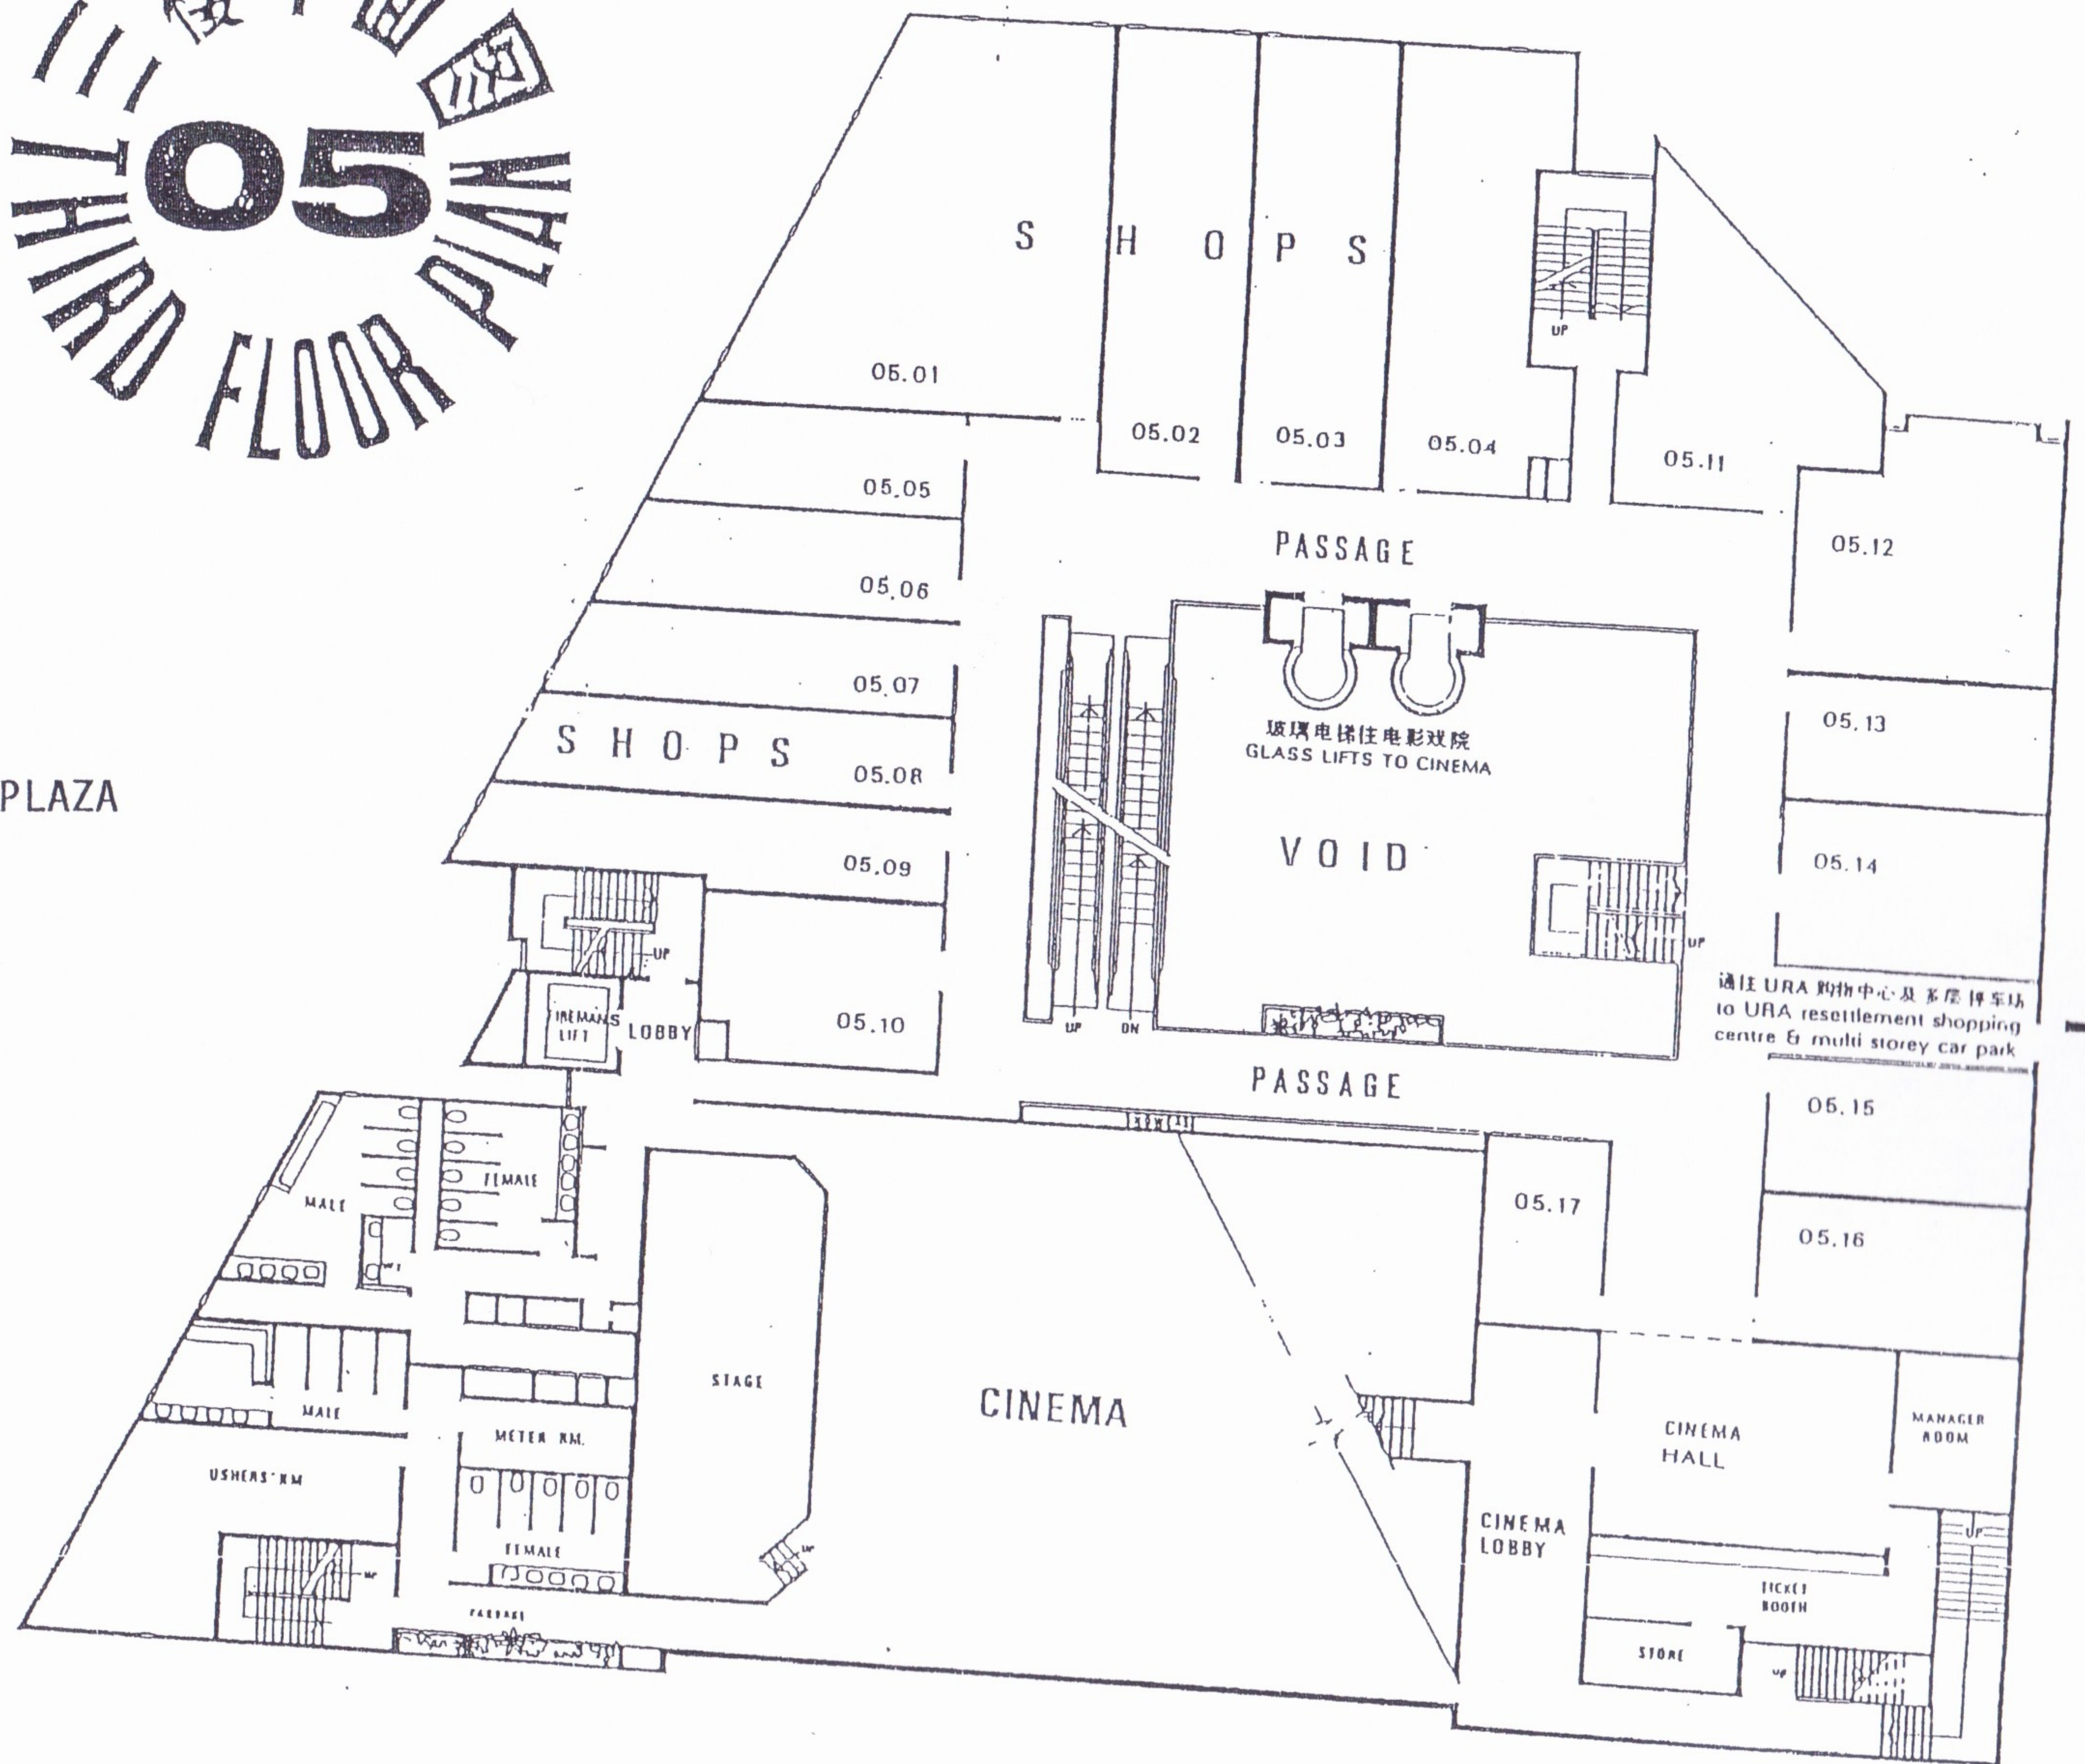

KOEK ROAD 588

CUPPAGE PLAZA

假日大酒店
克拉末路

HOLIDAY INN
KRAMAT ROAD

通往 URA 购物中心及多层停车场
to URA resettlement shopping
centre & multi storey car park

CUPPAGE PLAZA

CUPPAGE PLAZA

此 URA 中心 是 连接 到 URA resettlement shopping centre. E multi storey car park

CUPPAGE PLAZA

三樓平面圖
05
 THIRD FLOOR PLAN

CUPPAGE PLAZA

請往 URA 購物中心及多層停車場
 to URA resettlement shopping
 centre & multi storey car park

THE ABOVE PLAN IS SUBJECT TO ANY AMENDMENT APPROVED

CUPPAGE PLAZA

CUPPAGE PLAZA