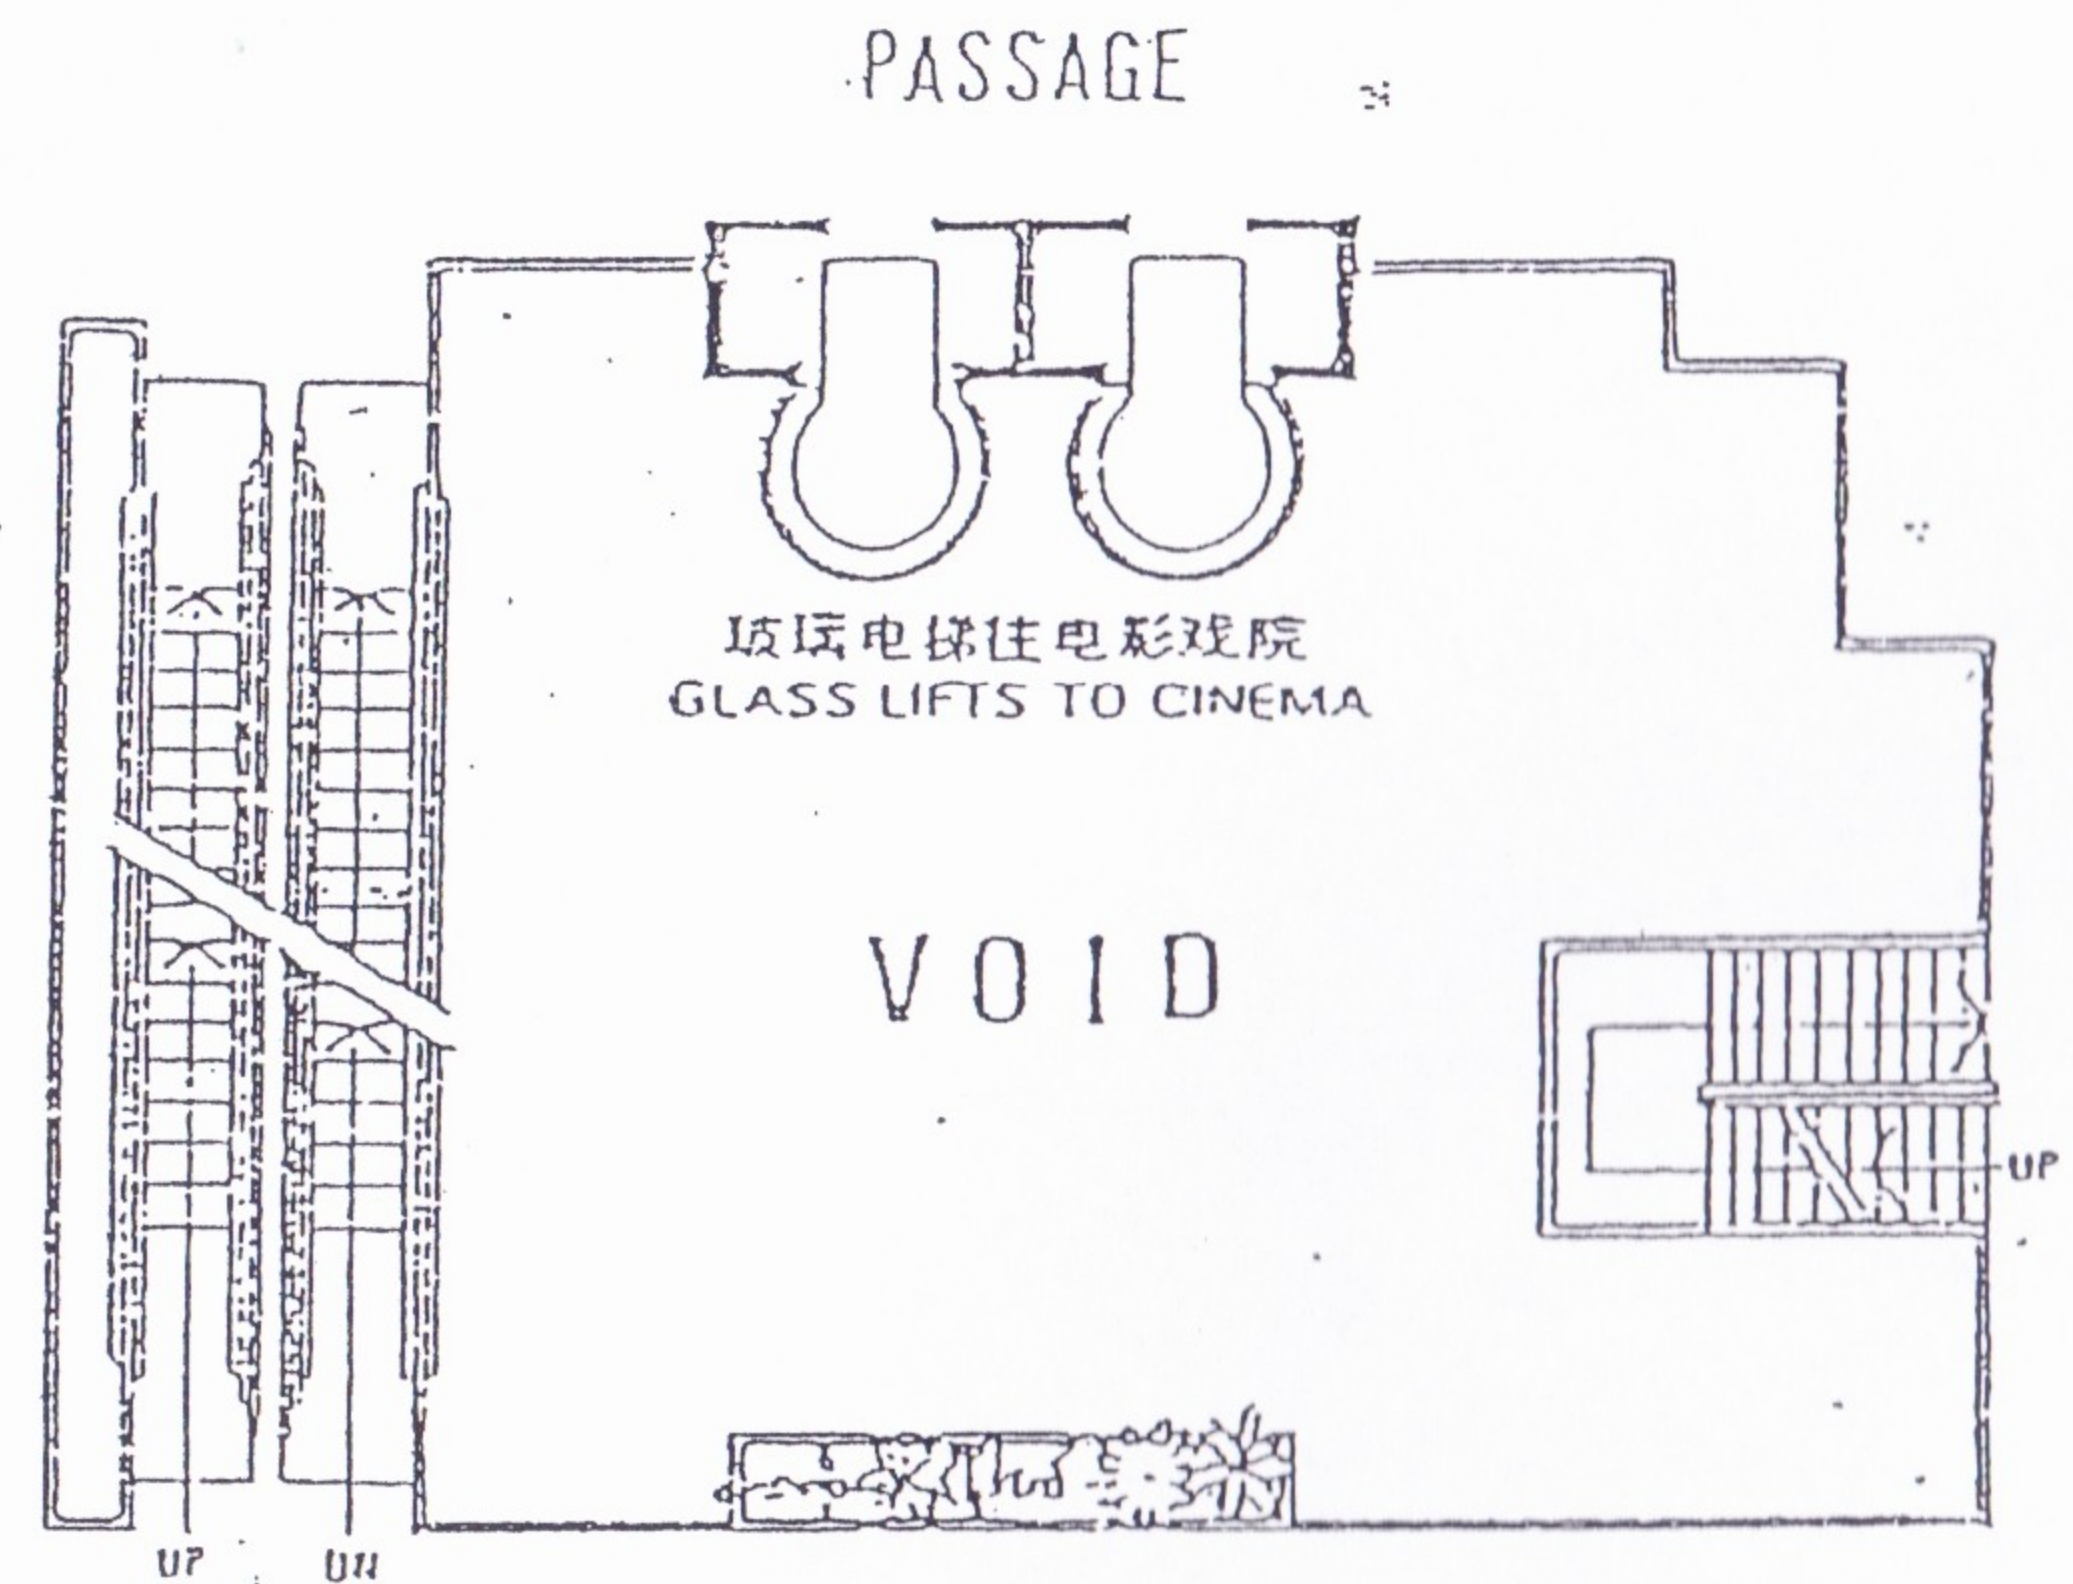

KOEK ROAD 588

CUPPAGE PLAZA

假日大酒店
克拉末路

HOLIDAY INN
KRAMAT ROAD

通往 URA 购物中心及多层停车场
to URA resettlement shopping
centre & multi storey car park

CUPPAGE PLAZA

CUPPAGE PLAZA

此 URA 中心 是 连接 到 URA resettlement shopping centre. E multi storey car park

CUPPAGE PLAZA

三樓平面圖
05
 THIRD FLOOR PLAN

CUPPAGE PLAZA

請往 URA 購物中心及多層停車場
 to URA resettlement shopping
 centre & multi storey car park

THE ABOVE PLAN IS SUBJECT TO ANY AMENDMENT APPROVED

CUPPAGE PLAZA

CUPPAGE PLAZA