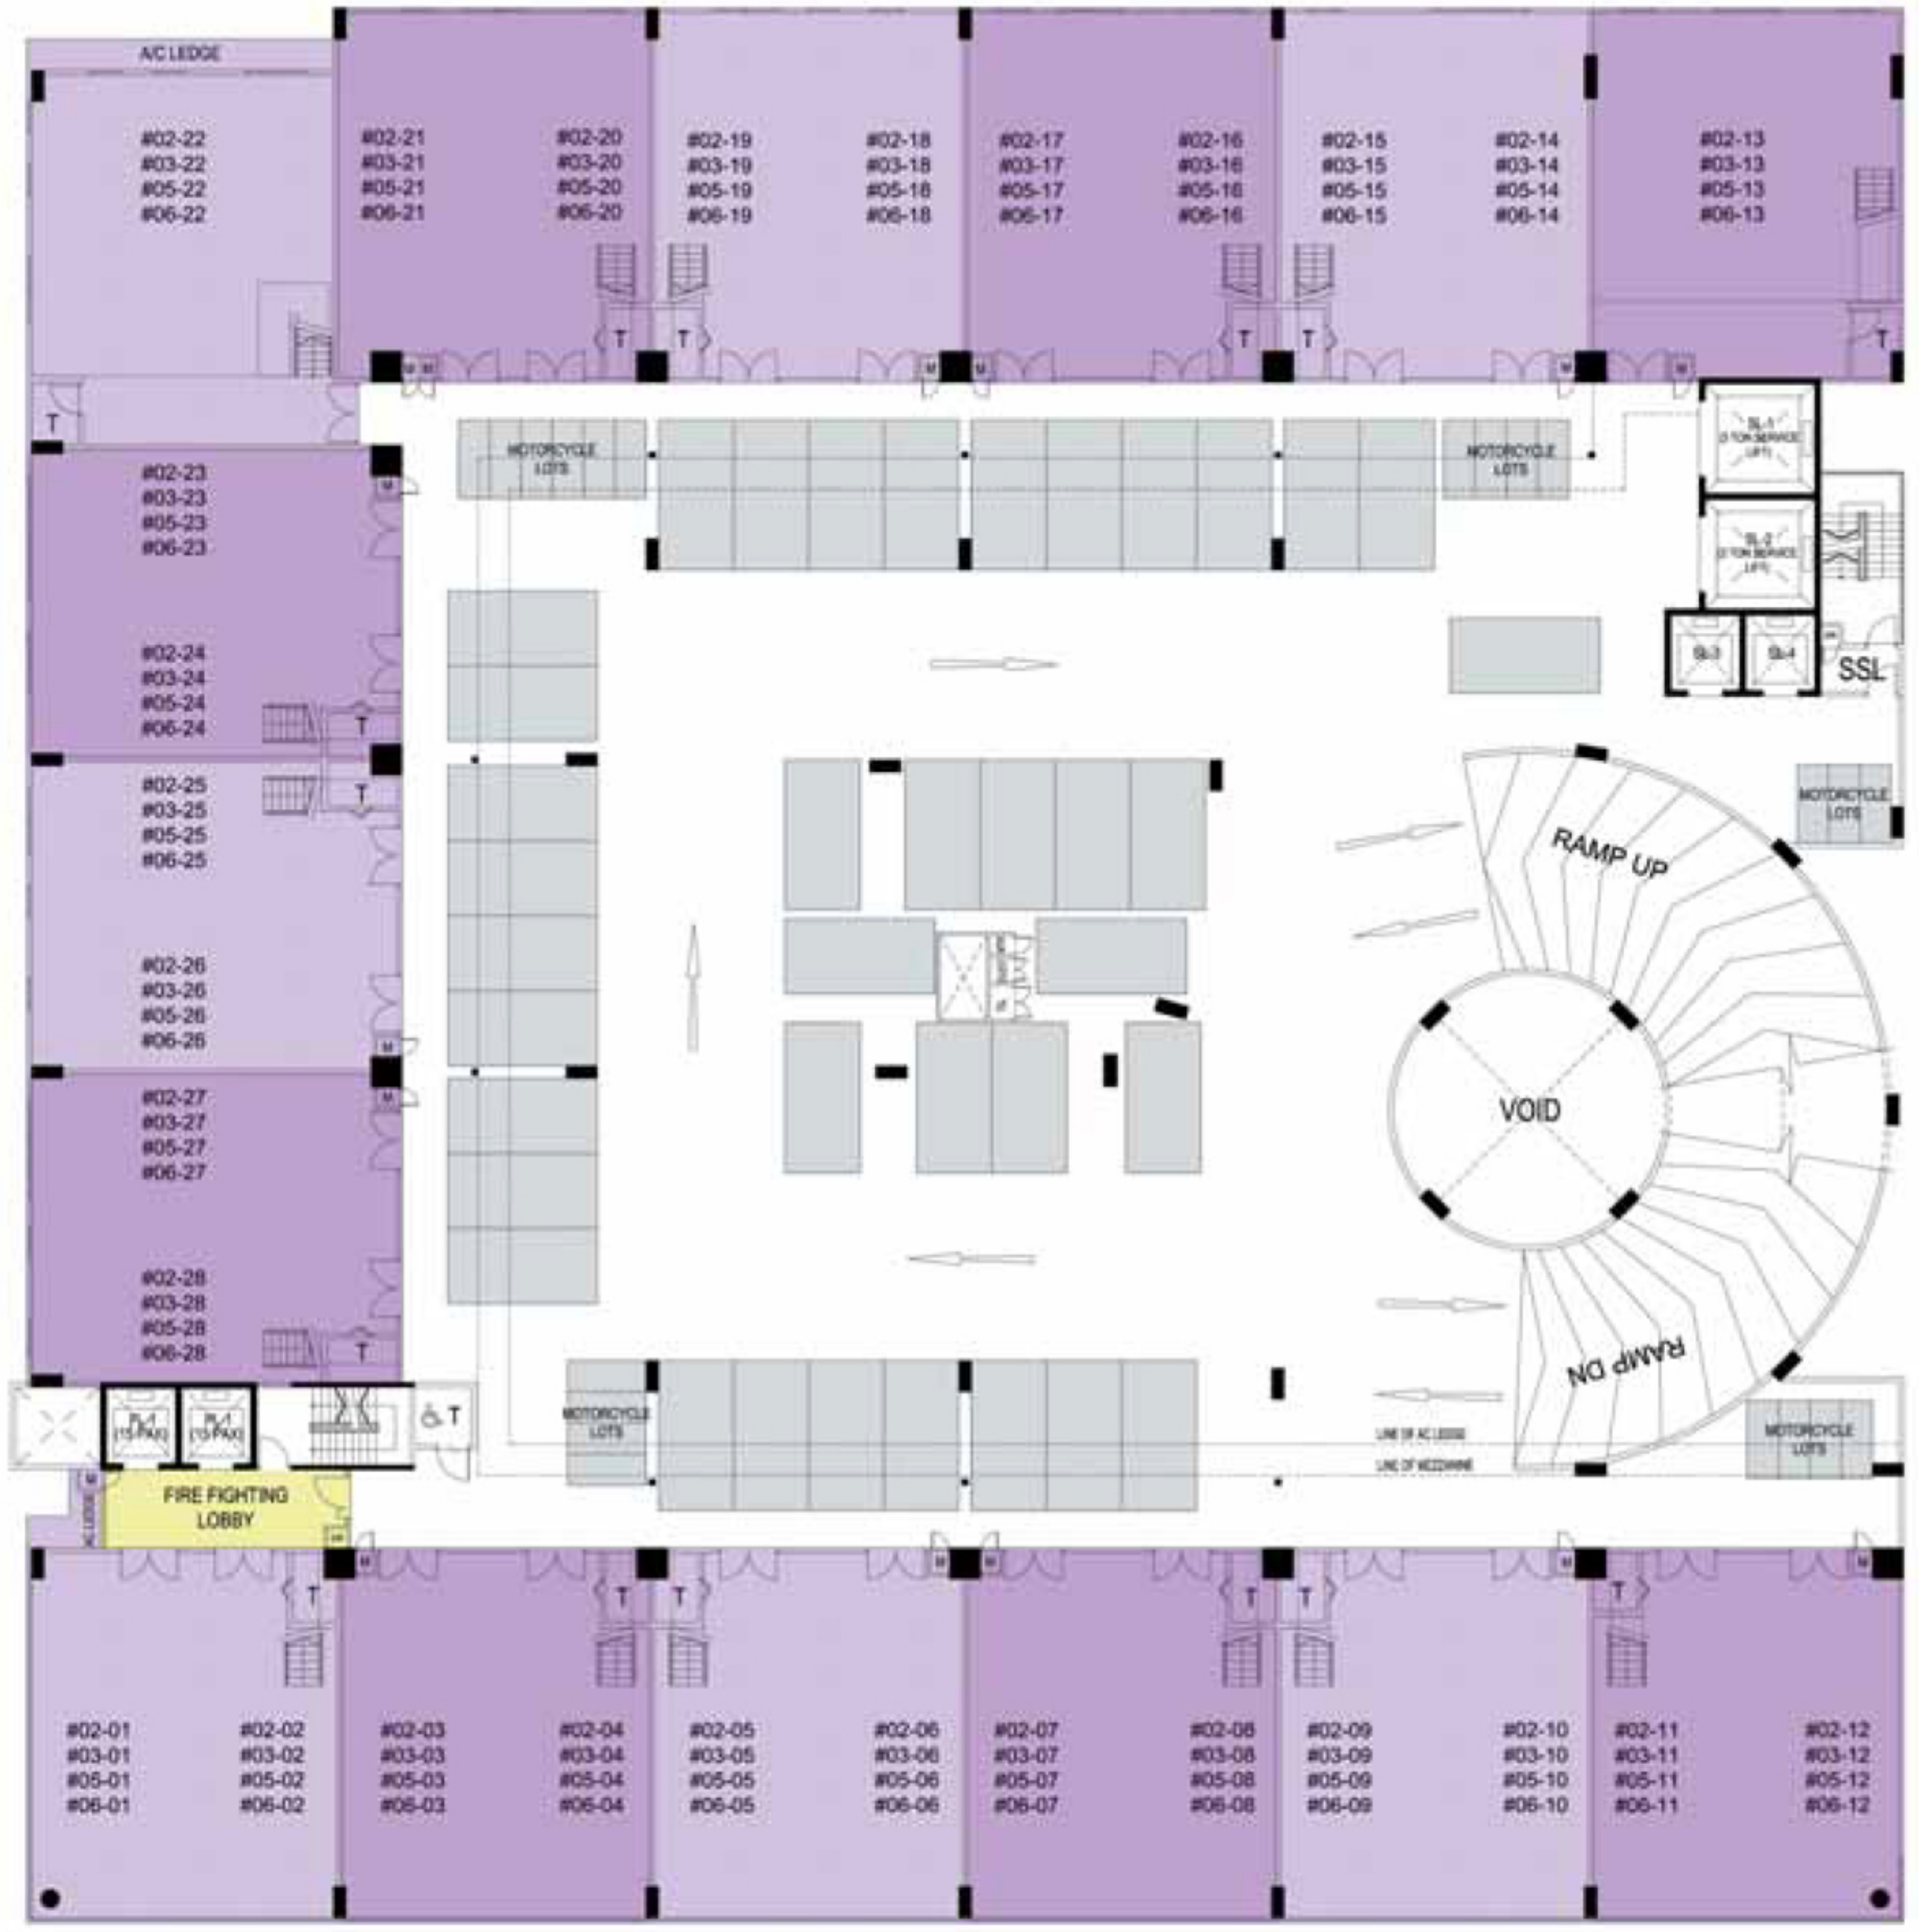

# 1<sup>ST</sup> STOREY

22 Carpark Lots  
2 Handicap Carpark Lots

# 1<sup>ST</sup> STOREY (Mezzanine)

# 2<sup>ND</sup>, 3<sup>RD</sup>, 5<sup>TH</sup>, 6<sup>TH</sup> STOREY

39 Carpark Lots

# 2<sup>ND</sup>, 3<sup>RD</sup>, 5<sup>TH</sup>, 6<sup>TH</sup> STOREY (Mezzanine)