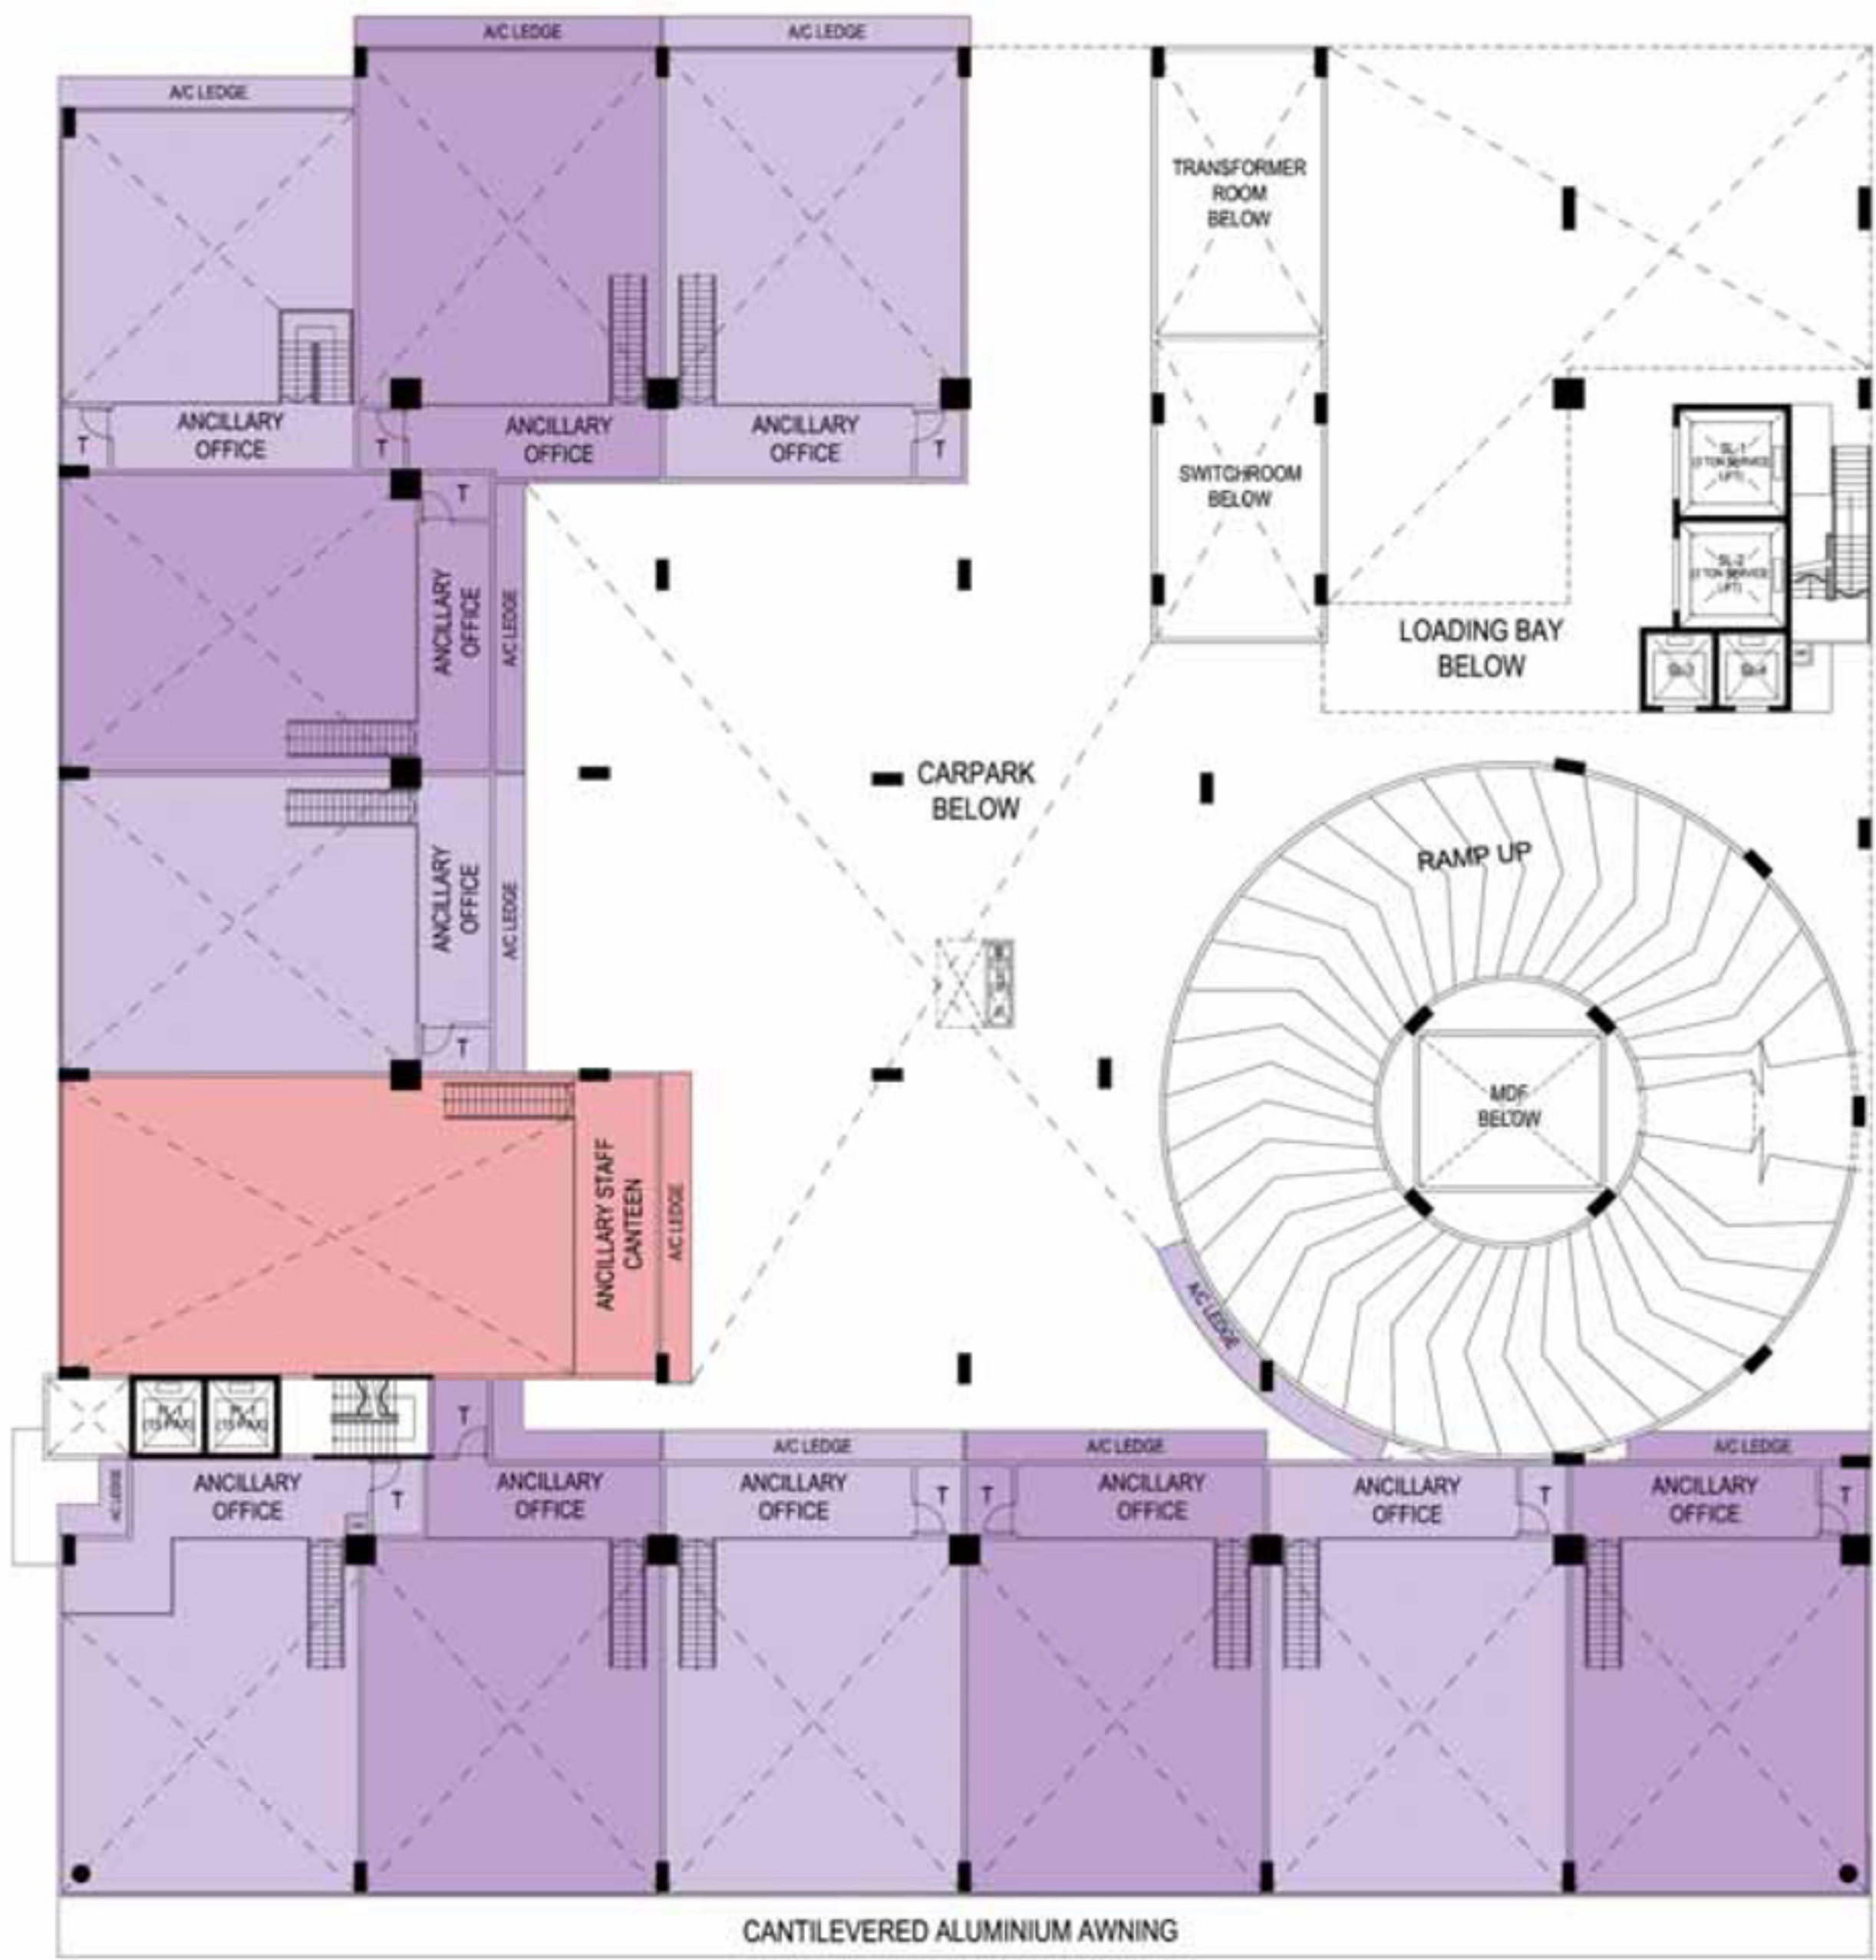

# 1<sup>ST</sup> STOREY

22 Carpark Lots  
2 Handicap Carpark Lots

# 1<sup>ST</sup> STOREY (Mezzanine)

# 2<sup>ND</sup>, 3<sup>RD</sup>, 5<sup>TH</sup>, 6<sup>TH</sup> STOREY

39 Carpark Lots

# 2<sup>ND</sup>, 3<sup>RD</sup>, 5<sup>TH</sup>, 6<sup>TH</sup> STOREY (Mezzanine)