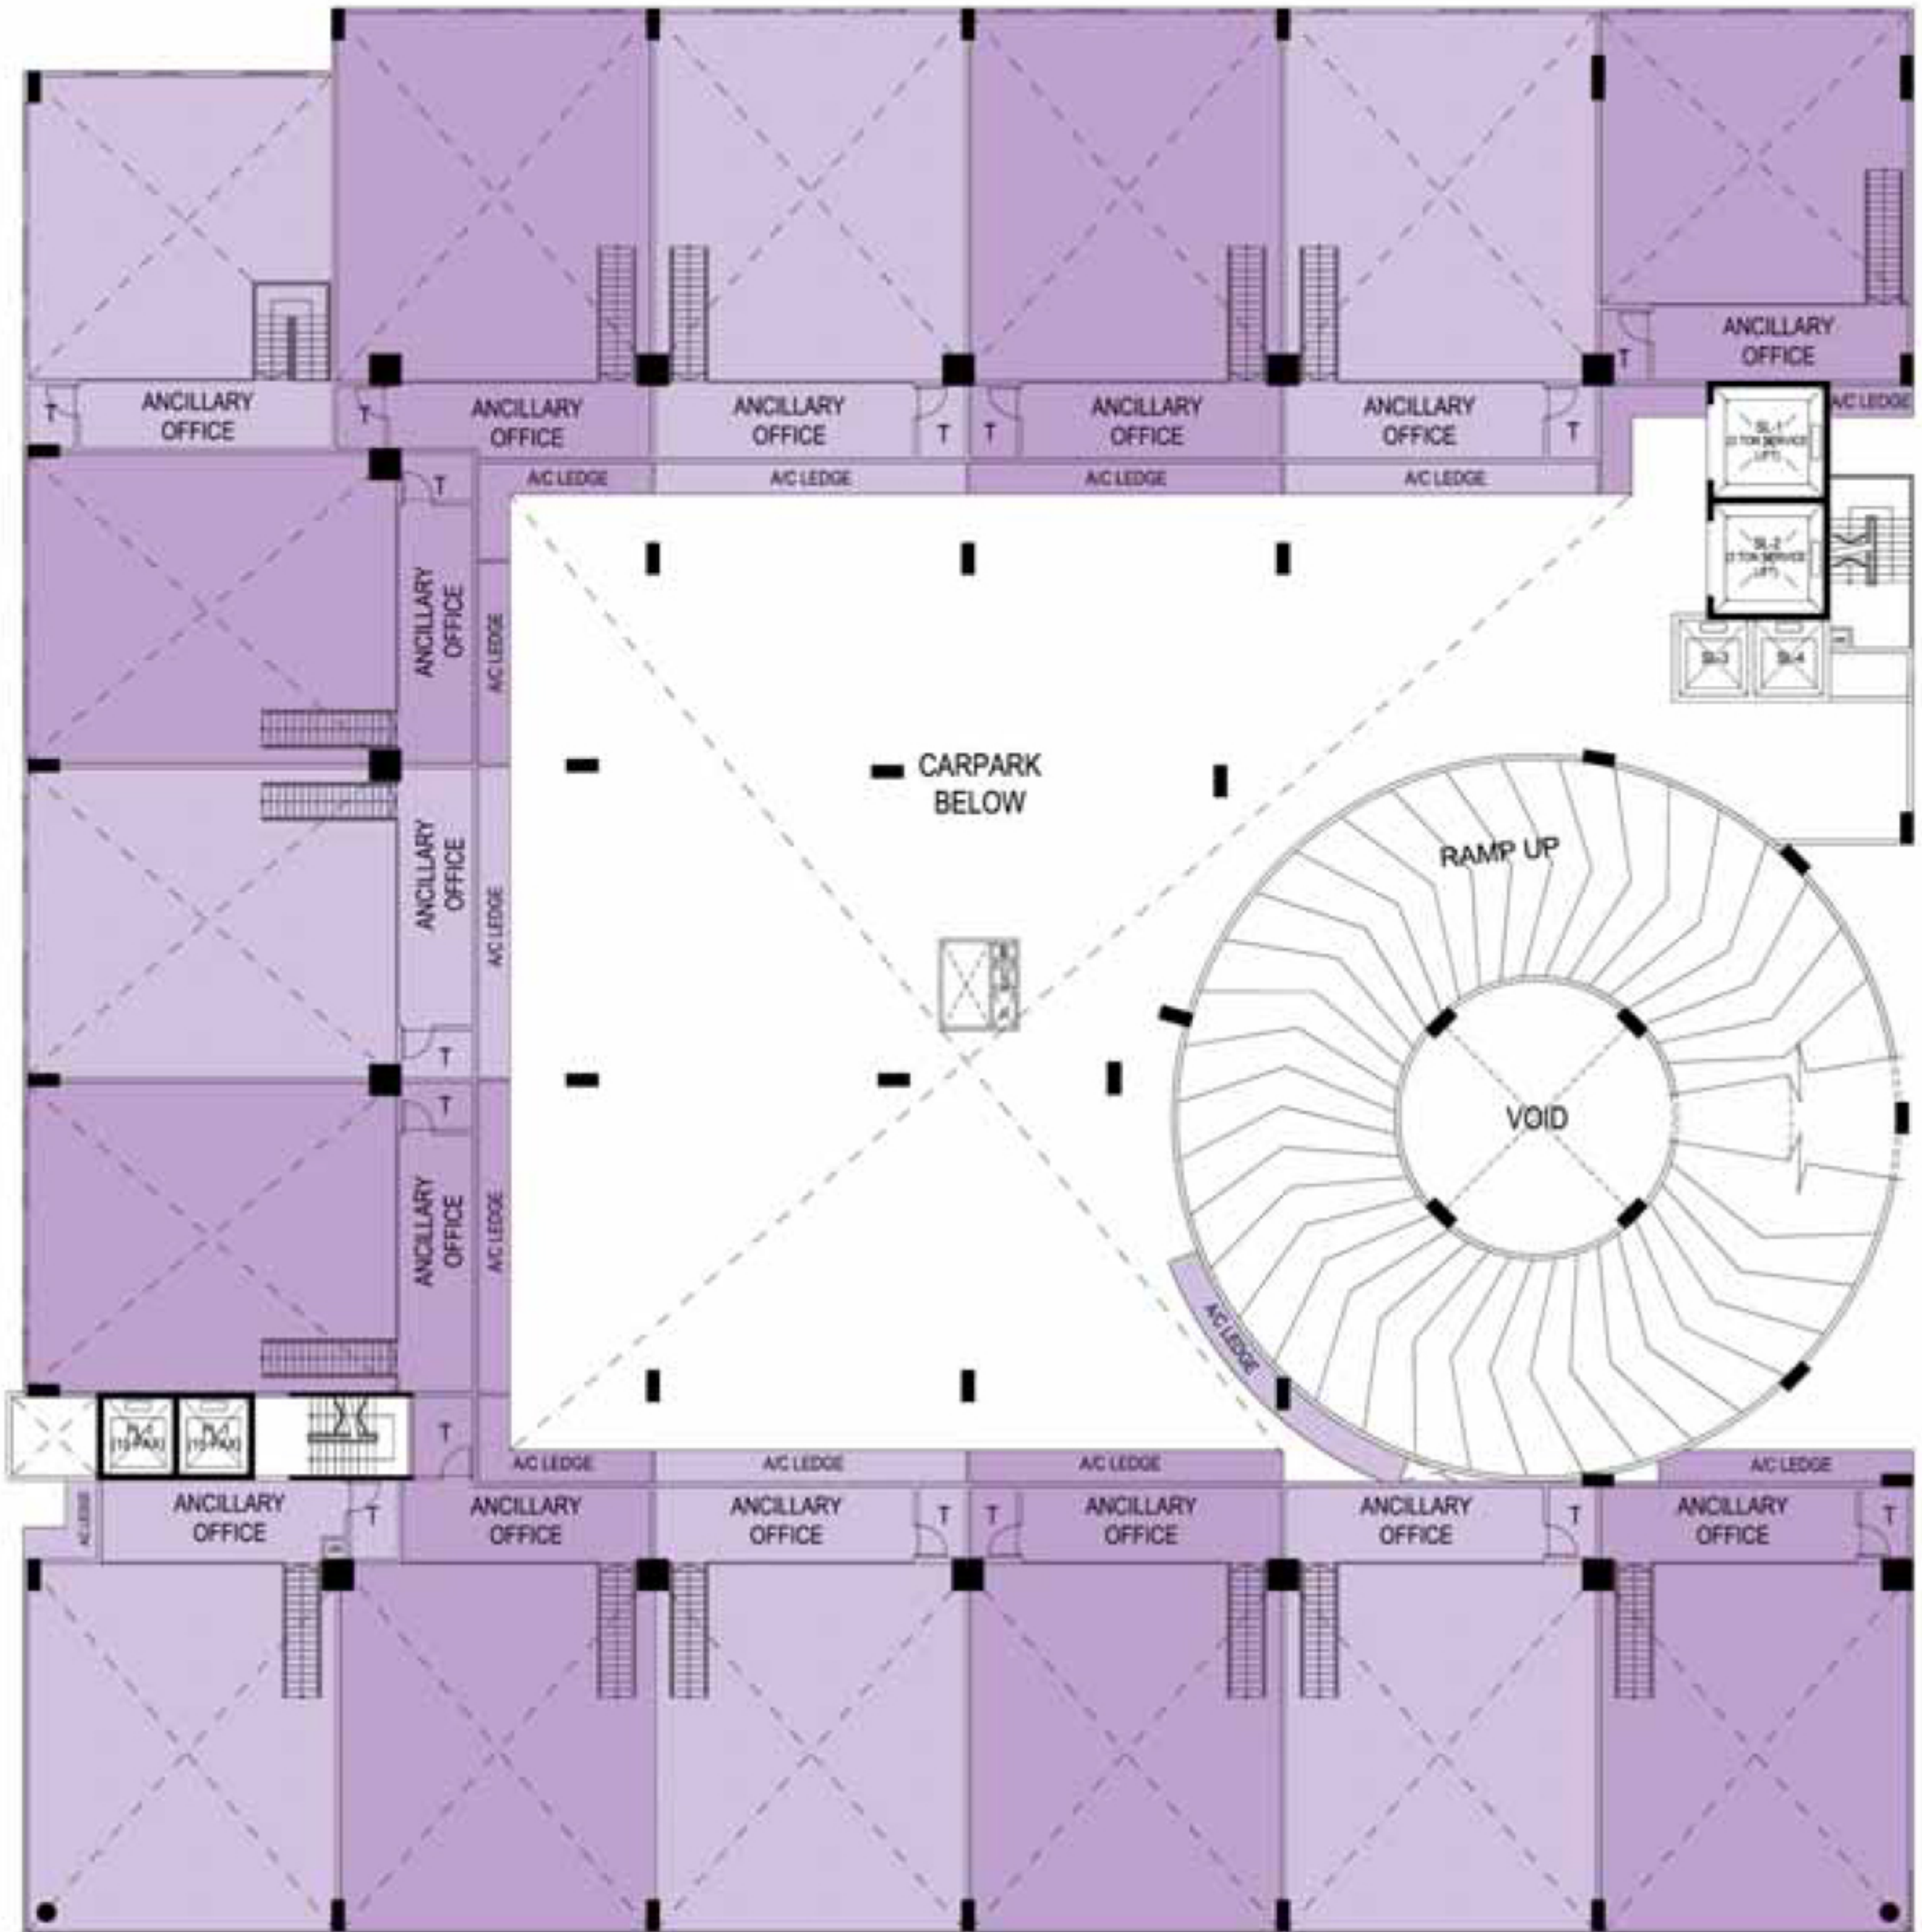

# 1<sup>ST</sup> STOREY

22 Carpark Lots  
2 Handicap Carpark Lots

# 1<sup>ST</sup> STOREY (Mezzanine)

# 2<sup>ND</sup>, 3<sup>RD</sup>, 5<sup>TH</sup>, 6<sup>TH</sup> STOREY

39 Carpark Lots

# 2<sup>ND</sup>, 3<sup>RD</sup>, 5<sup>TH</sup>, 6<sup>TH</sup> STOREY (Mezzanine)