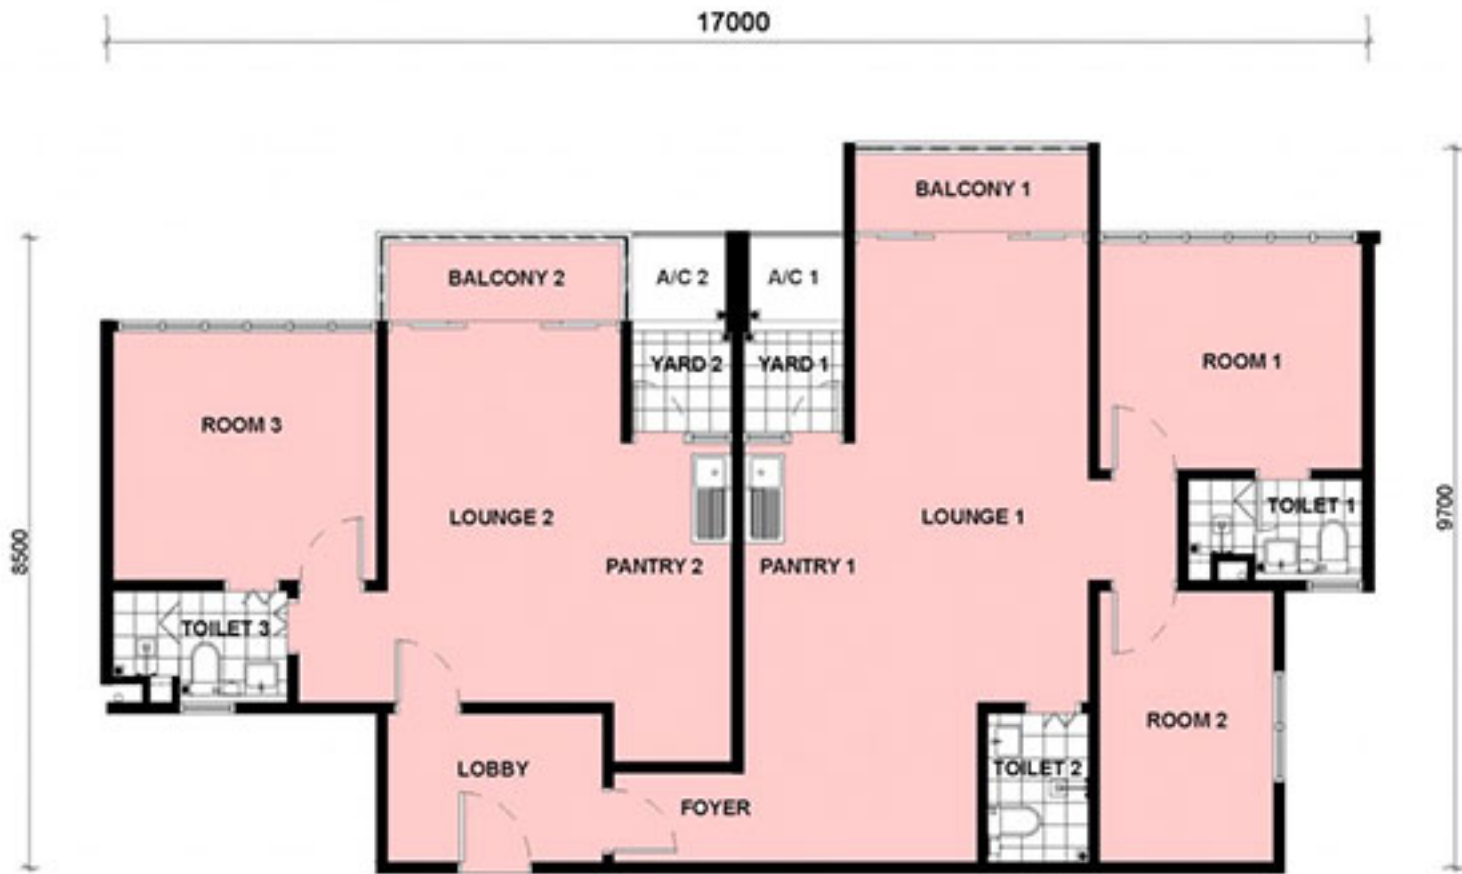

STANDARD TYPE
644sqft

Date : 20th MAY 2013

DELUXE TYPE
771sqft

Date : 20th MAY 2013

PREMIUM SUITE (A) TYPE Date : 20th MAY 2013
1308sqft

PREMIUM SUITE (B) TYPE Date : 20th MAY 2013
1416sqft