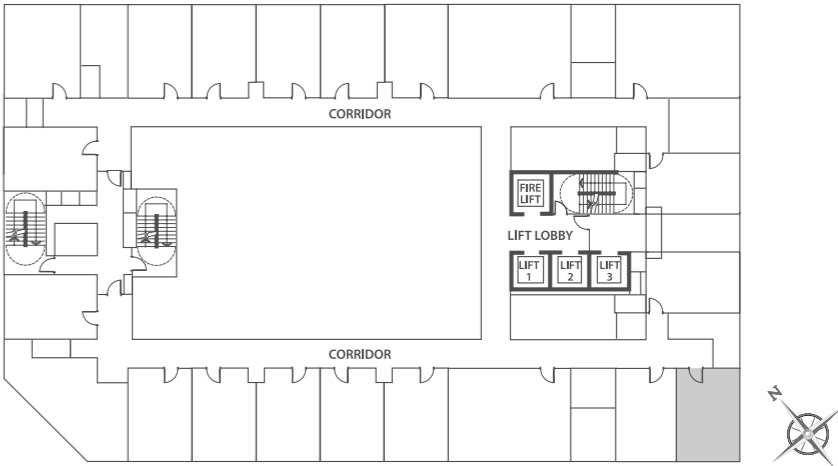

Suites

TYPE G1 | 296 sq.ft.

This material is intended as an introduction to the general content and nature of the project, and does not form an offer, guarantee or contract. Images are artist's impressions only. Dimensions, fittings and specifications are indicative only and are subject to change without notice. You should, prior to any purchase, carefully check the plans and specifications included in the Sale & Purchase Agreement (SPA), and review the terms of the SPA generally.