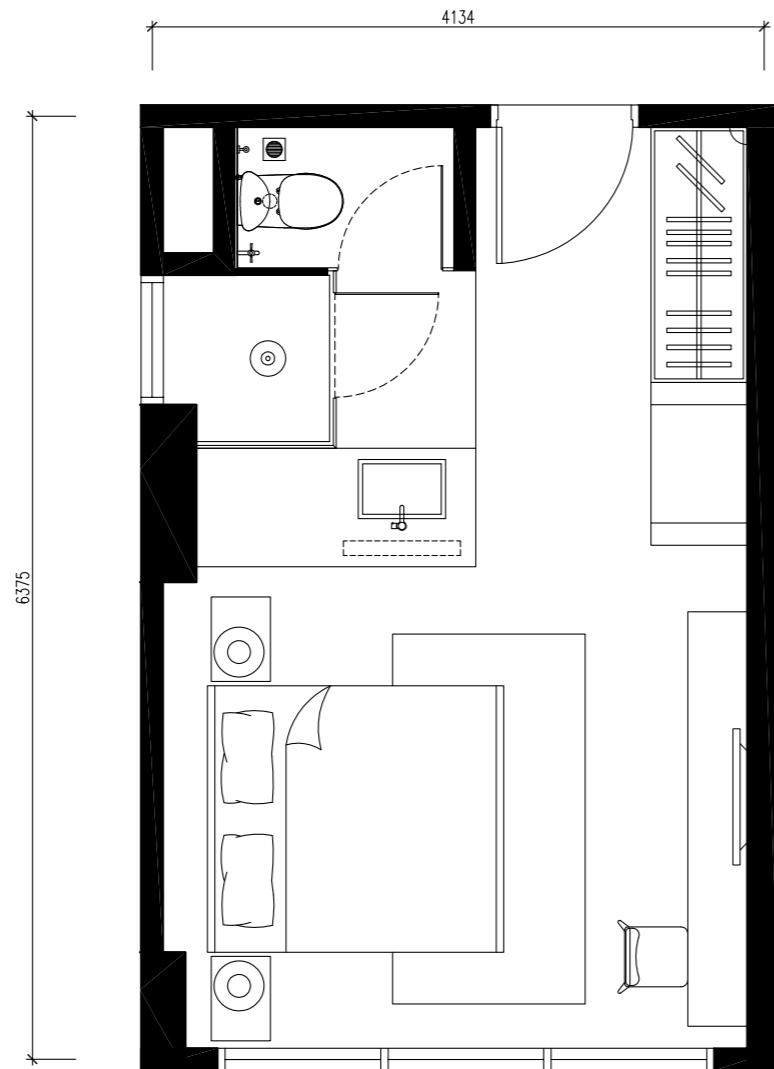

# Suites

TYPE F | 290 sq.ft.

# Suites

TYPE G1 | 296 sq.ft.

This material is intended as an introduction to the general content and nature of the project, and does not form an offer, guarantee or contract. Images are artist's impressions only. Dimensions, fittings and specifications are indicative only and are subject to change without notice. You should, prior to any purchase, carefully check the plans and specifications included in the Sale & Purchase Agreement (SPA), and review the terms of the SPA generally.

# Suites

TYPE G | 282 sq.ft.

# Suites

TYPE H | 579 sq.ft.