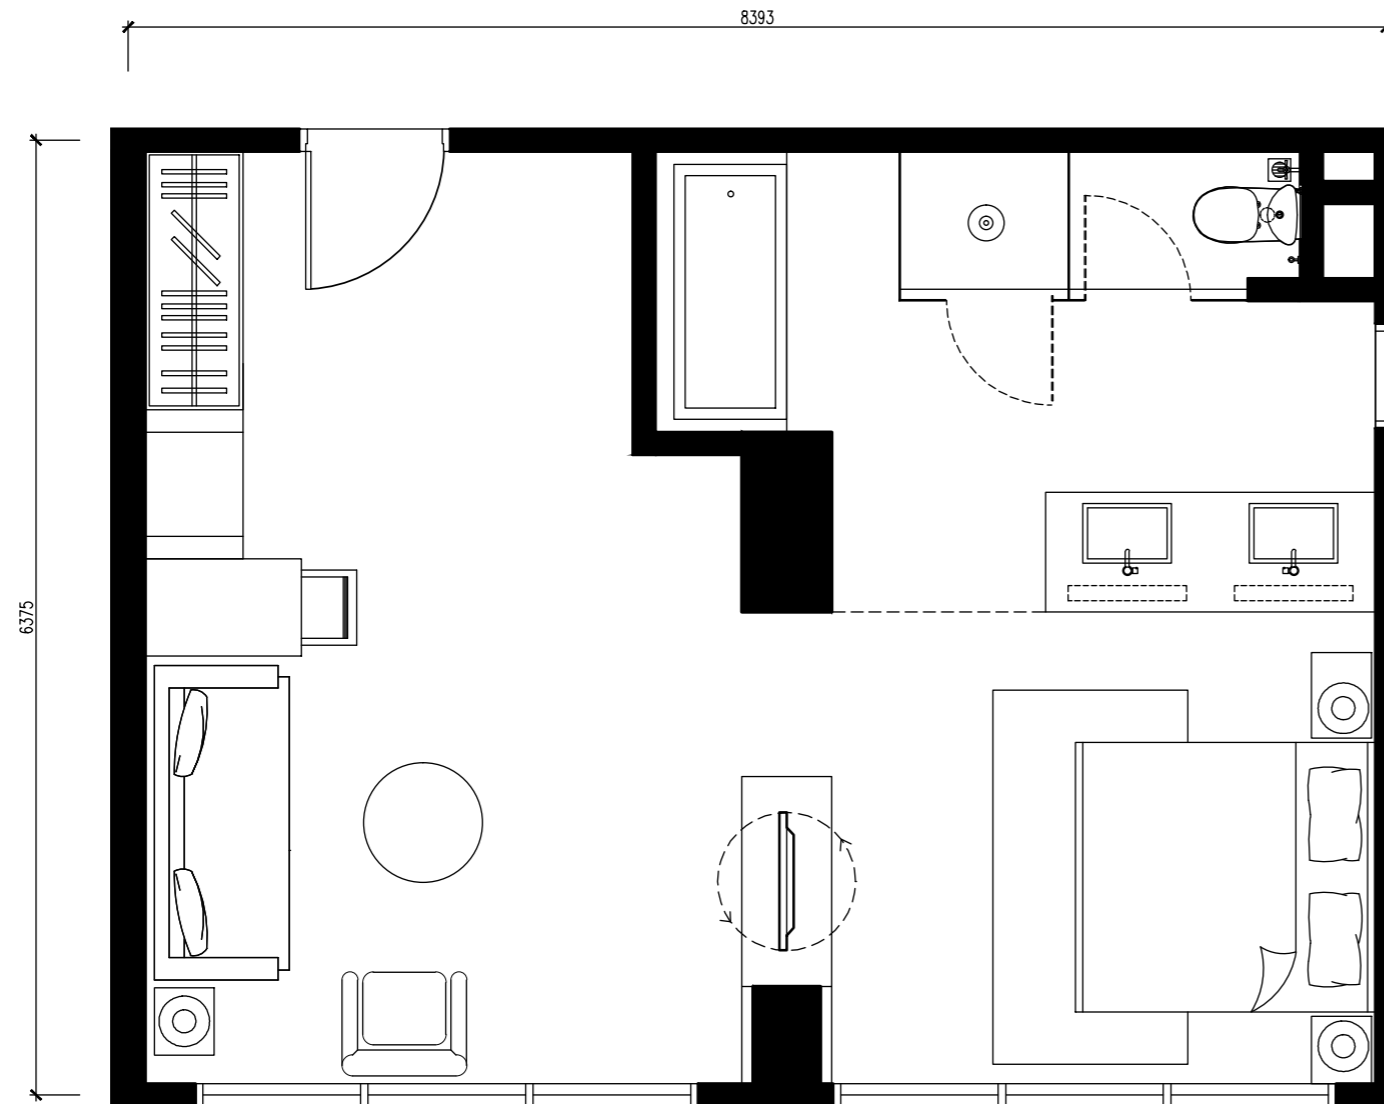

# Suites

TYPE F | 290 sq.ft.

# Suites

TYPE G1 | 296 sq.ft.

This material is intended as an introduction to the general content and nature of the project, and does not form an offer, guarantee or contract. Images are artist's impressions only. Dimensions, fittings and specifications are indicative only and are subject to change without notice. You should, prior to any purchase, carefully check the plans and specifications included in the Sale & Purchase Agreement (SPA), and review the terms of the SPA generally.

# Suites

TYPE G | 282 sq.ft.

# Suites

TYPE H | 579 sq.ft.