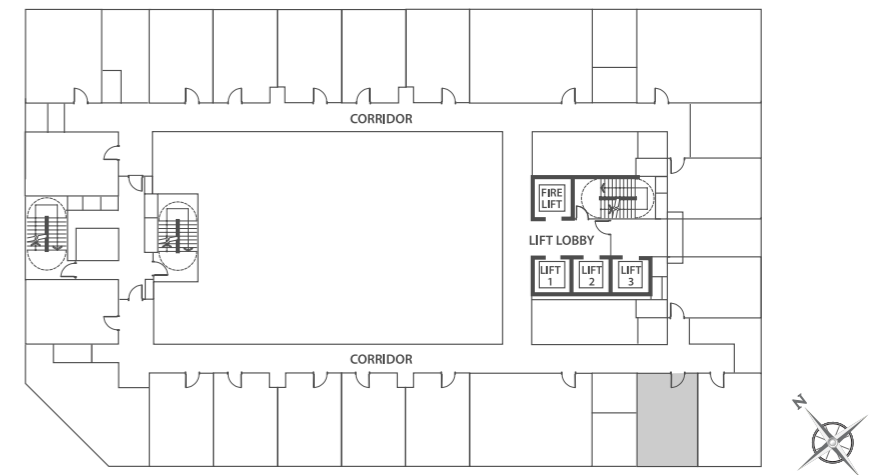

Suites

TYPE G | 282 sq.ft.