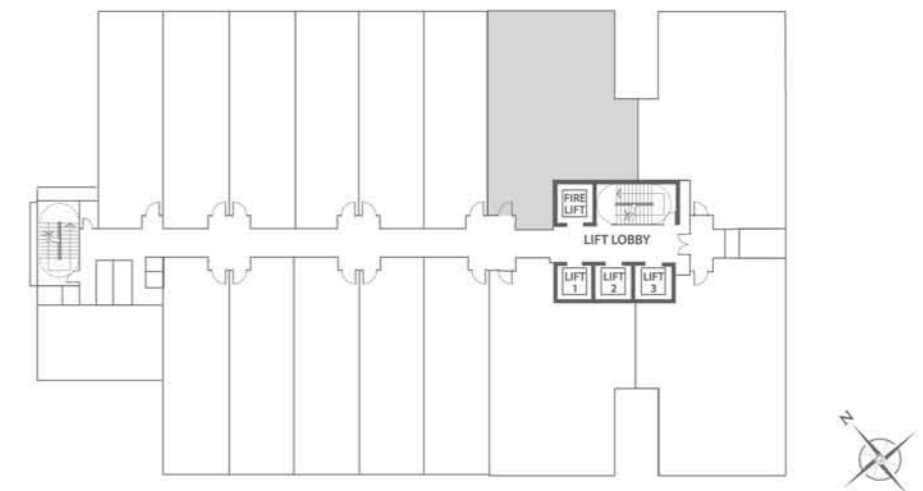

Residenz

TYPE AP1 | 1,280 sq.ft.
(856 sq.ft. main unit / 424 sq.ft. sub unit)