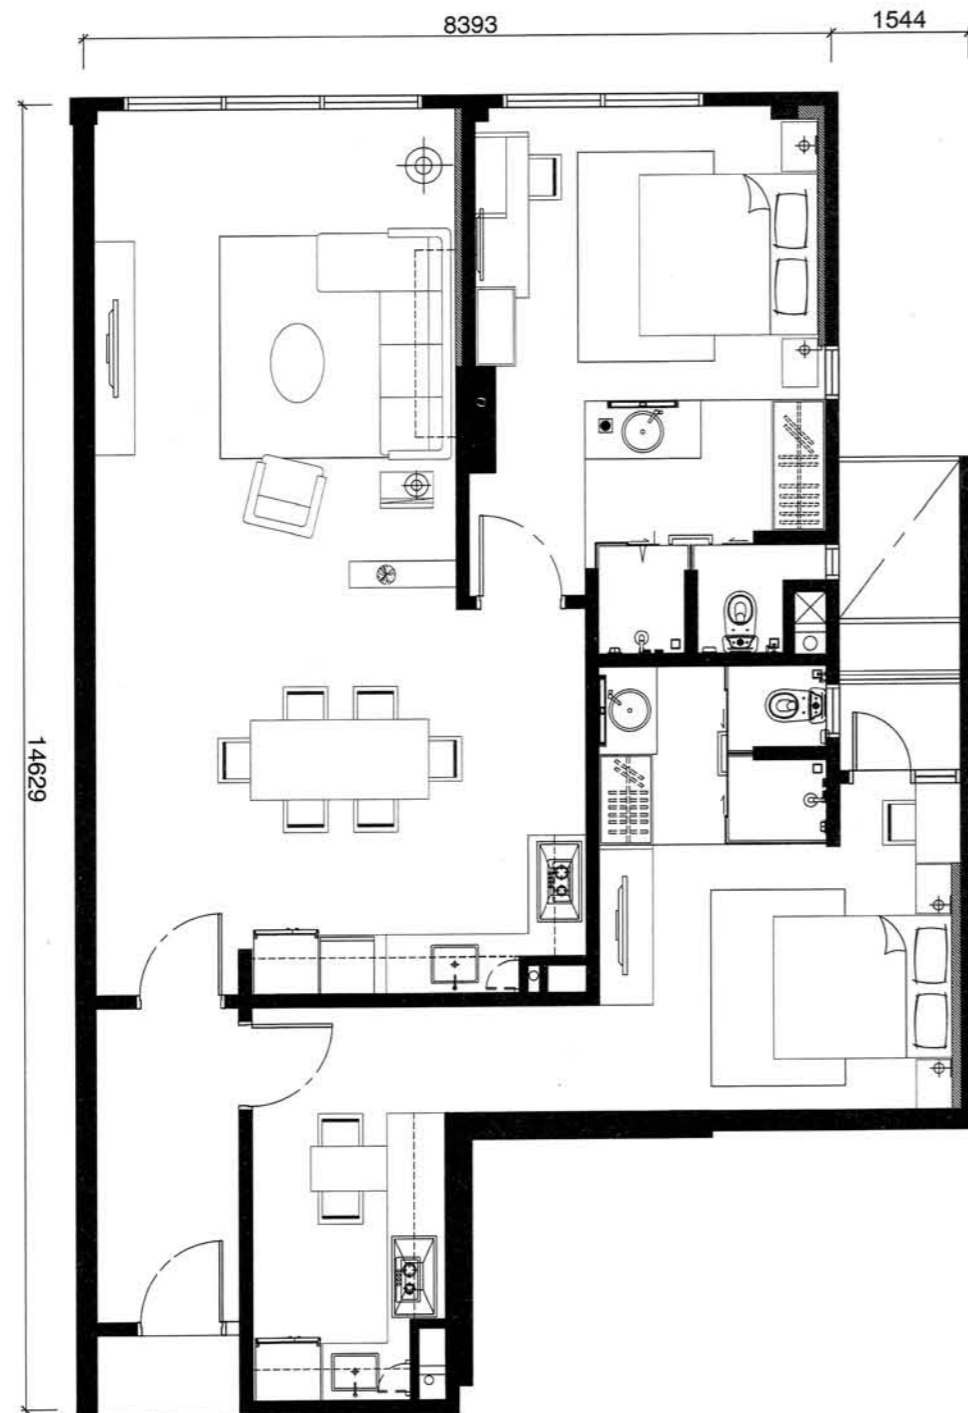

Residenz

TYPE AP1 | 1,280 sq.ft.
(856 sq.ft. main unit / 424 sq.ft. sub unit)