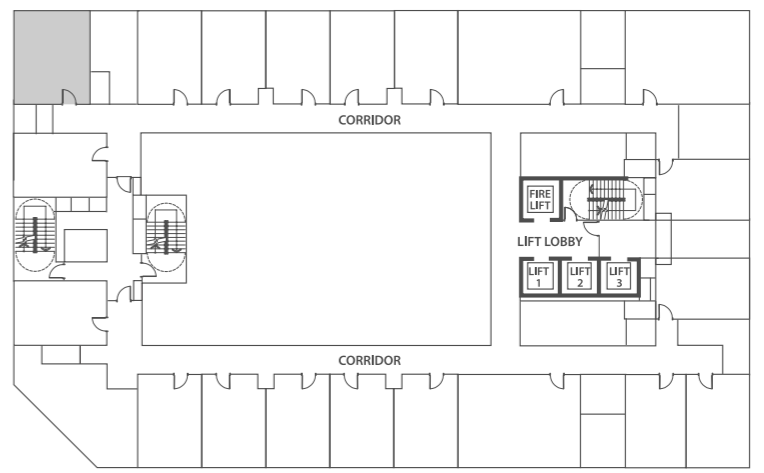

Suites

TYPE A | 358 sq.ft.