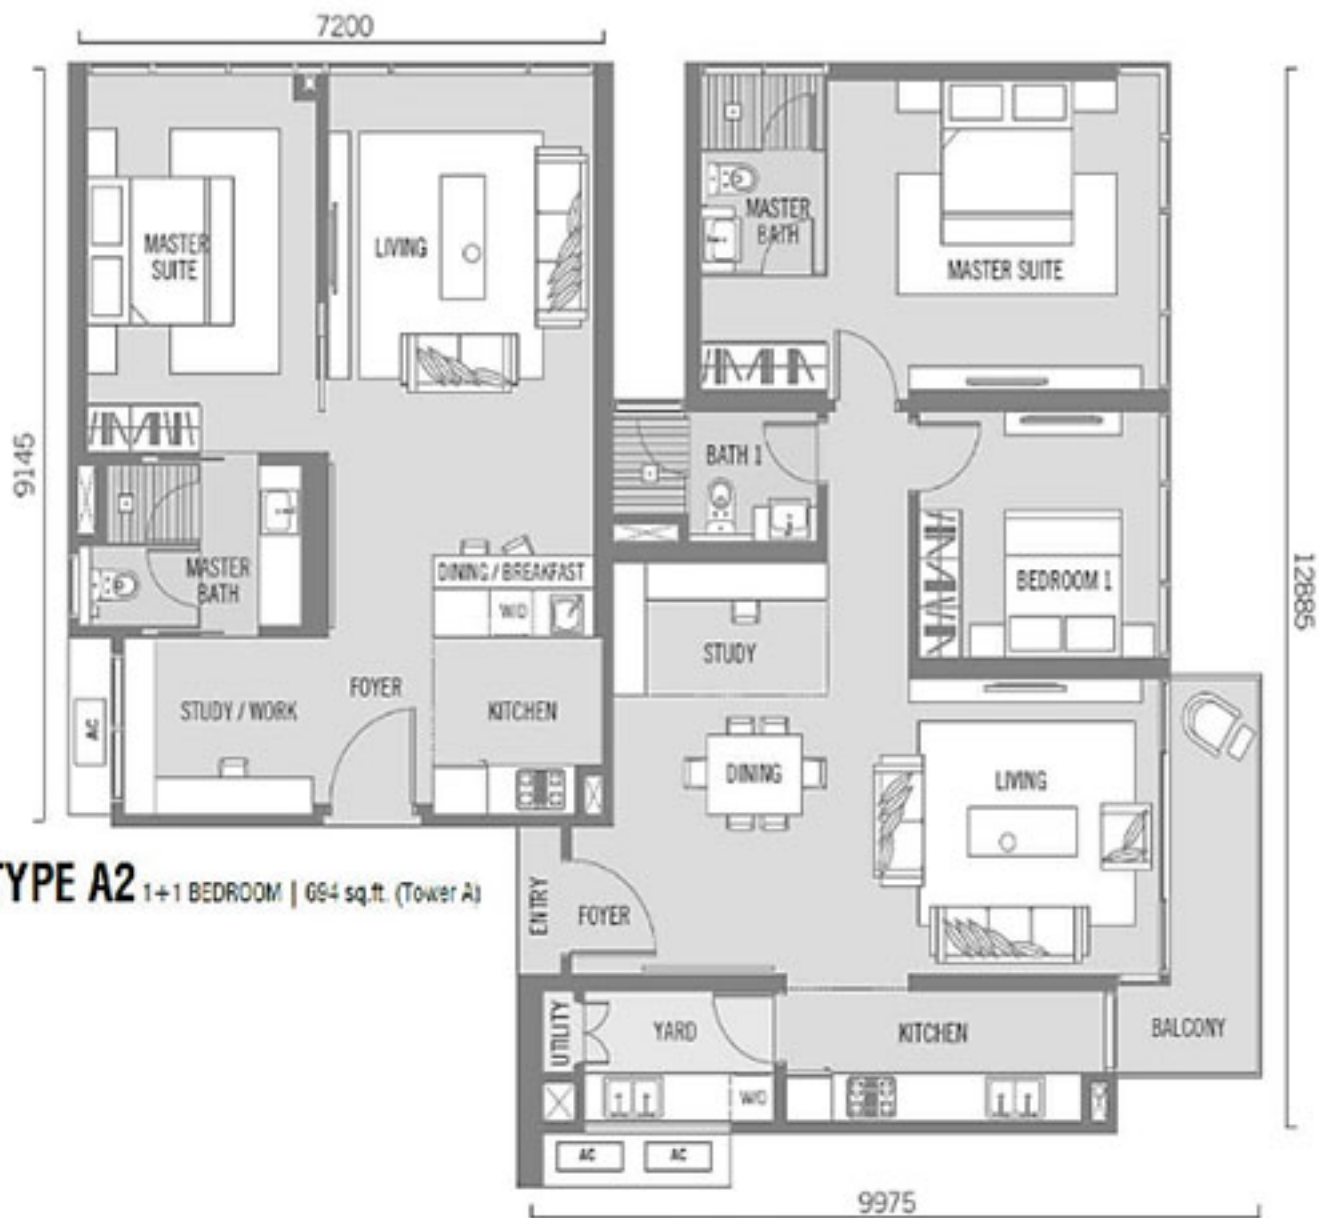

TYPE A1 1+1 BEDROOM | 694 sq.ft. (Tower A)

TYPE C 1+1 BEDROOMS | 1,103 sq.ft. (Tower A)

TYPE A2 1+1 BEDROOM | 694 sq.ft. (Tower A)

TYPE C 1+1 BEDROOMS | 1,103 sq.ft. (Tower A)

TYPE B1 2+1 BEDROOMS | 1,083 sq.ft. (Tower A)

TYPE B2 2+1 BEDROOMS | 1,029 sq.ft. (Tower A)

TYPE B3 2+1 BEDROOMS | 1,088 sq.ft. (Tower A)

TYPE B4 2+1 BEDROOMS | 1,088 sq.ft. (Tower A)

TYPE D1 3+1 BEDROOMS | 1,550 sq.ft. (Tower A)

TYPE D2 3+1 BEDROOMS | 1,466 sq.ft. (Tower A)

Upper Duplex

Lower Duplex