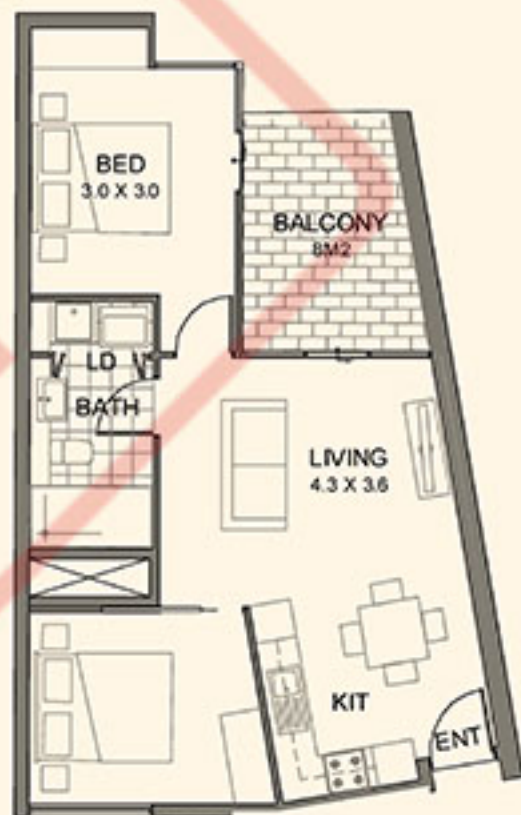

3RD FLOOR

2 BEDROOMS, 1 BATHROOM

INTERIOR	88 SQM
EXTERIOR	8 SQM
TOTAL	96 SQM

APT. 307