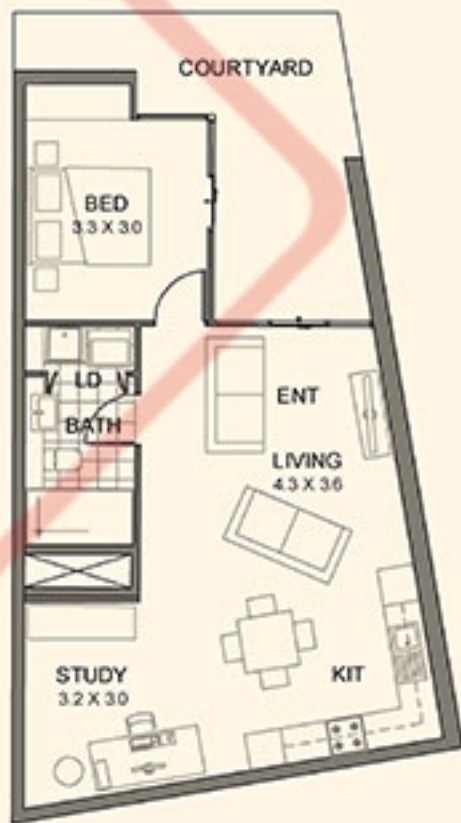

GROUND FLOOR

1 BEDROOM 1 BATHROOM

INTERIOR	58 SQM
EXTERIOR	21 SQM
TOTAL	79 SQM

APT. 4