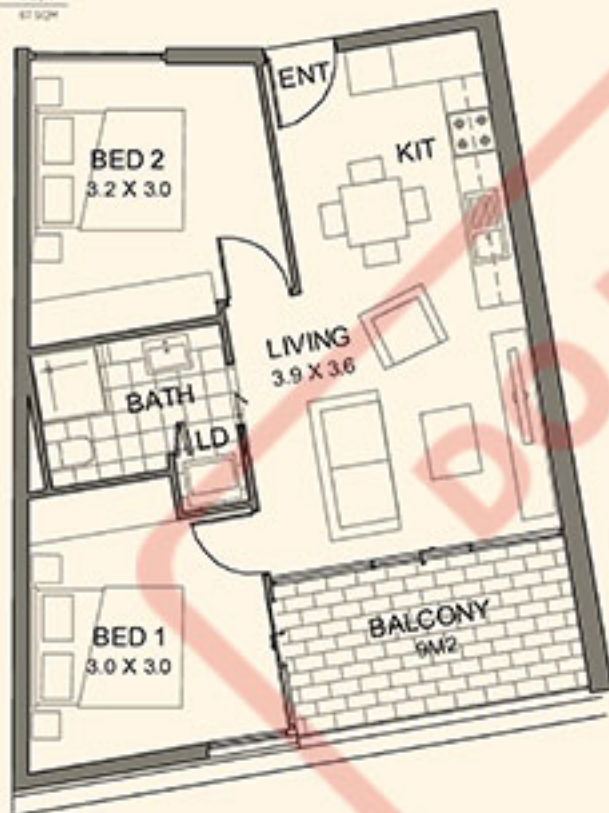

DECCO
APARTMENTS TORONTO

1ST FLOOR

2 BEDROOM, 1 BATHROOM

INTERIOR	56 SQM
EXTERIOR	9 SQM
TOTAL	67 SQM

APT. 106, 206