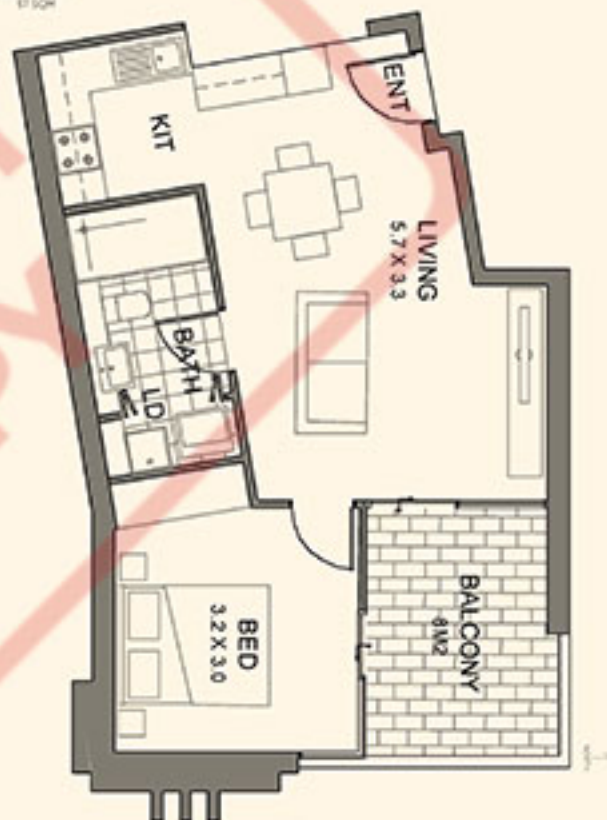

DECCO
APARTMENTS (UNFURISHED)

2ND & 3RD FLOOR

1 BEDROOM 1 BATHROOM

INTERIOR	47 SQM
EXTERIOR	8 SQM
TOTAL	55 SQM

DECCO
APARTMENTS (UNFURISHED)

2ND FLOOR

1 BEDROOM 1 BATHROOM

INTERIOR	49 SQM
EXTERIOR	8 SQM
TOTAL	57 SQM

APT. 215