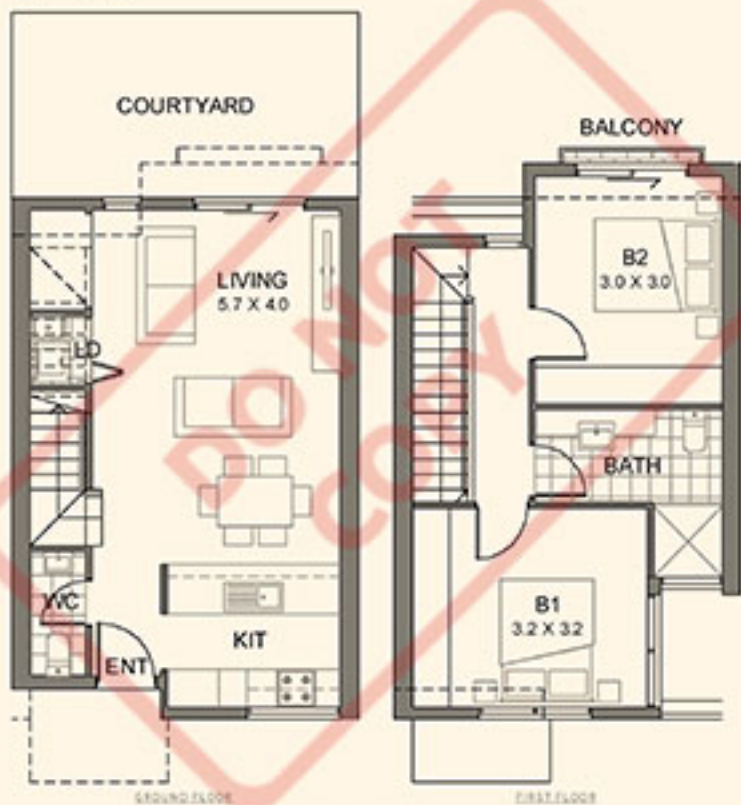

DECCO
APARTMENTS TORONTO

GROUND FLOOR

2 BEDROOMS 2 BATHROOMS

INTERIOR	84 SQM
EXTERIOR	15 SQM
TOTAL	99 SQM

NORTH

TOWNHOUSES 5 - 7