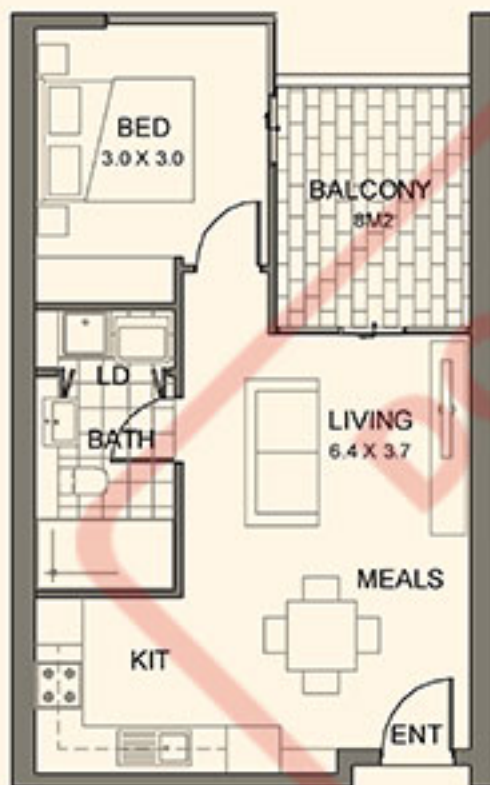

DECCO
APARTMENTS (UNFURISHED)

2ND & 3RD FLOOR

1 BEDROOM 1 BATHROOM

INTERIOR	47 SQM
EXTERIOR	8 SQM
TOTAL	55 SQM

DECCO
APARTMENTS (UNFURISHED)

2ND FLOOR

1 BEDROOM 1 BATHROOM

INTERIOR	49 SQM
EXTERIOR	8 SQM
TOTAL	57 SQM

APT. 211 - 213, 211 - 213