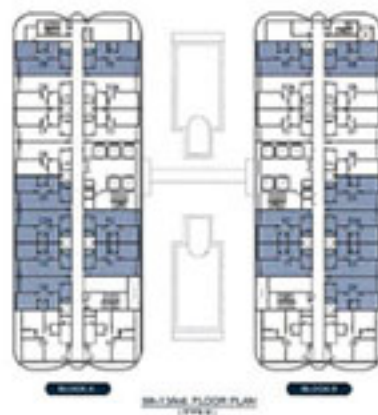

TYPE A

ONE ROOM SUITE
645sqft / 60sqm

TYPE B

TWO ROOM SUITE
645sqft / 60sqm

TYPE C

SEA VIEW SUITE (2 ROOMS)

1131sqft / 105sqm

TYPE D

TWO ROOM DUPLEX DELUXE
1131sqft / 105sqm

Upper Floor

Lower Floor

TYPE D TYPE E TYPE F TYPE G

TYPE E

THREE ROOM DUPLEX DELUXE

1145sqft / 106sqm

Upper Floor

Lower Floor

TYPE F

Upper Floor

Lower Floor

PREMIUM SEA VIEW DUPLEX (5 ROOMS)

2055sqft / 191sqm

BLOCK A

308 - 208 FLOOR PLAN
PAGE 7