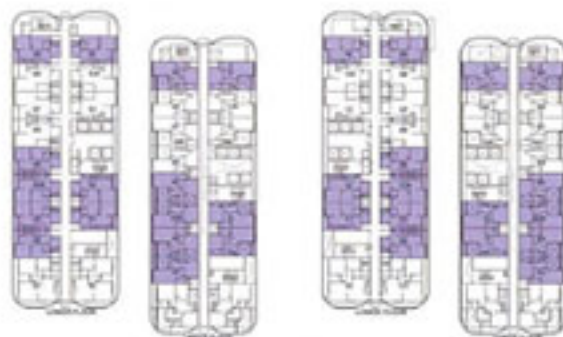

TYPE A

ONE ROOM SUITE
645sqft / 60sqm

TYPE B

TWO ROOM SUITE
645sqft / 60sqm

TYPE C

SEA VIEW SUITE (2 ROOMS)

1131sqft / 105sqm

TYPE D

TWO ROOM DUPLEX DELUXE
1131sqft / 105sqm

Upper Floor

Lower Floor

TYPE D TYPE E TYPE F TYPE G

TYPE E

THREE ROOM DUPLEX DELUXE

1145sqft / 106sqm

Upper Floor

Lower Floor

TYPE F

Upper Floor

Lower Floor

PREMIUM SEA VIEW DUPLEX (5 ROOMS)

2055sqft / 191sqm

BLOCK A

308 - 208 FLOOR PLAN
PAGE 7