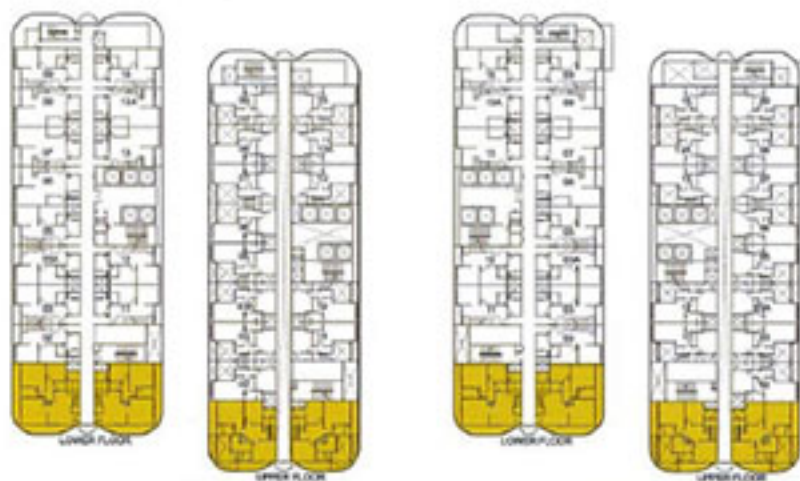

TYPE A

ONE ROOM SUITE
645sqft / 60sqm

TYPE B

TWO ROOM SUITE
645sqft / 60sqm

TYPE C

SEA VIEW SUITE (2 ROOMS)

1131sqft / 105sqm

TYPE D

Lower Floor

TYPE F

Upper Floor

Lower Floor

PREMIUM SEA VIEW DUPLEX (5 ROOMS)

2055sqft / 191sqm

BLOCK A

308 - 208 FLOOR PLAN
PAGE 7

BLOCK B