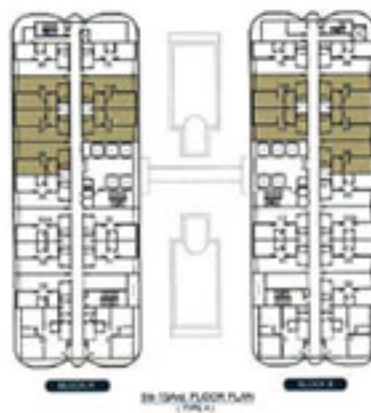

TYPE A

ONE ROOM SUITE
645sqft / 60sqm

TYPE B

TWO ROOM SUITE
645sqft / 60sqm

TYPE C

SEA VIEW SUITE (2 ROOMS)

1131sqft / 105sqm

TYPE D

TWO ROOM DUPLEX DELUXE
1131sqft / 105sqm

Upper Floor

Lower Floor

TYPE D TYPE E TYPE F TYPE G

TYPE E

THREE ROOM DUPLEX DELUXE

1145sqft / 106sqm

Upper Floor

Lower Floor

TYPE F

Upper Floor

Lower Floor

PREMIUM SEA VIEW DUPLEX (5 ROOMS)

2055sqft / 191sqm

BLOCK A

308 - 208 FLOOR PLAN
PAGE 7