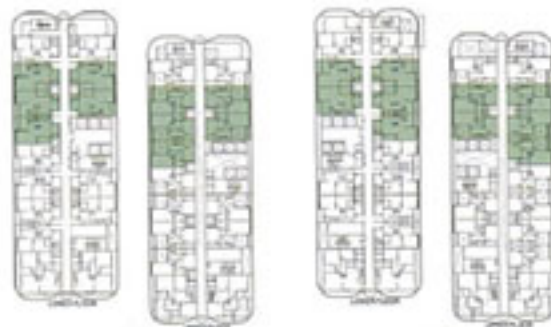

TYPE A

ONE ROOM SUITE
645sqft / 60sqm

TYPE B

TWO ROOM SUITE
645sqft / 60sqm

TYPE C

SEA VIEW SUITE (2 ROOMS)

1131sqft / 105sqm

TYPE D

TWO ROOM DUPLEX DELUXE
1131sqft / 105sqm

Upper Floor

Lower Floor

TYPE D TYPE E TYPE F TYPE G

TYPE E

THREE ROOM DUPLEX DELUXE

1145sqft / 106sqm

Upper Floor

Lower Floor

TYPE F

Upper Floor

Lower Floor

PREMIUM SEA VIEW DUPLEX (5 ROOMS)

2055sqft / 191sqm

BLOCK A

308 - 208 FLOOR PLAN
PAGE 7