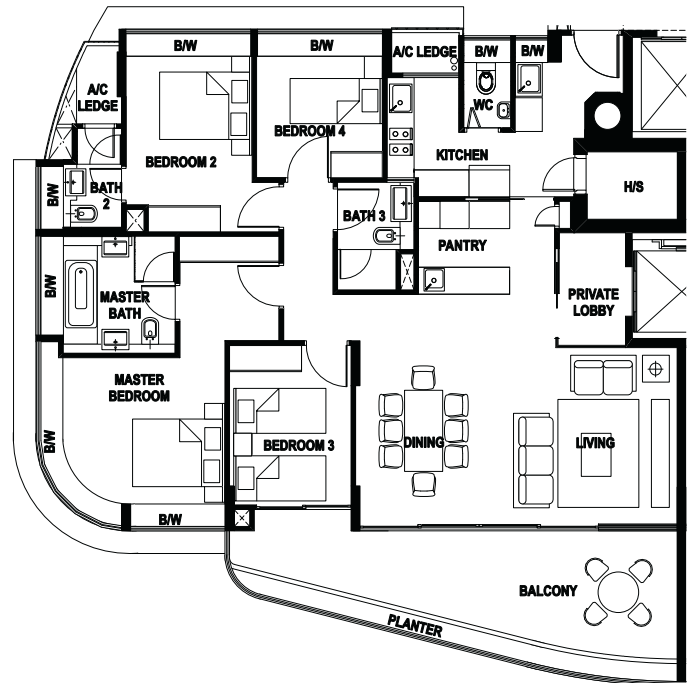

4-BEDROOM

Type A1

House No #04 - 01 to #11 - 01
Unit Size: 172m² (1851 ft²)

KEY PLAN

Type A2

House No #04 - 02 to #11 - 02
Unit Size: 172m² (1851 ft²)

KEY PLAN

3-BEDROOM

Type B1

House No #02 - 06, #04 - 06 to #11 - 06
Unit Size: 137m² (1475 ft²)

KEY PLAN

Type B2

House No #04 - 03 to #11 - 03
Unit Size: 140m² (1507 ft²)

KEY PLAN

3-BEDROOM

Type B3

House No #02 - 05, #04 - 05 to #11 - 05
Unit Size: 145m² (1561 ft²)

KEY PLAN

2-BEDROOM

Type C

House No #02 - 04, #04 - 04 to #11 - 04
Unit Size: 119m² (1281 ft²)

KEY PLAN

PENTHOUSE

Type PHI Lower Level

House No #12 - 01
Unit Size: 324m²(3488 ft²)

Type PHI Upper Level

KEY PLAN

Type PH2 Lower Level

House No #12 - 02
Unit Size: 299m²(3218 ft²)

Type PH2 Upper Level

KEY PLAN

PENTHOUSE