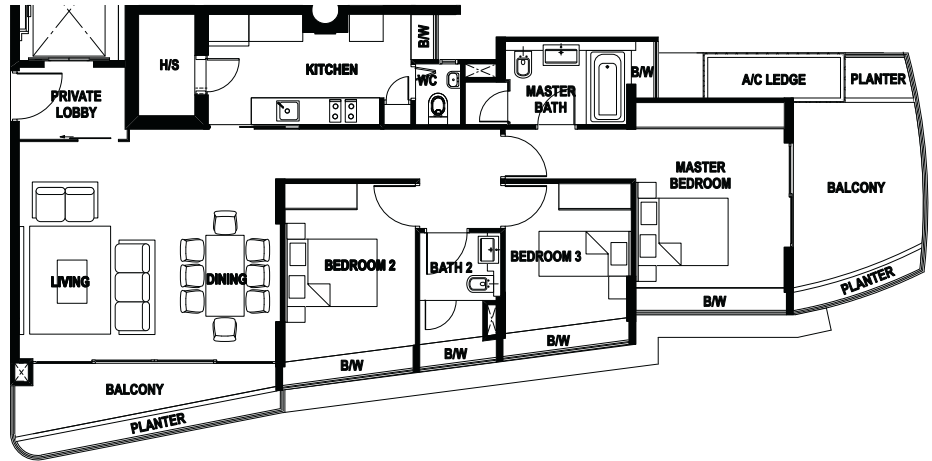

4-BEDROOM

Type A1

House No #04 - 01 to #11 - 01
Unit Size: 172m² (1851 ft²)

KEY PLAN

Type A2

House No #04 - 02 to #11 - 02
Unit Size: 172m² (1851 ft²)

KEY PLAN

3-BEDROOM

Type B1

House No #02 - 06, #04 - 06 to #11 - 06
Unit Size: 137m² (1475 ft²)

KEY PLAN

Type B2

House No #04 - 03 to #11 - 03
Unit Size: 140m² (1507 ft²)

KEY PLAN

3-BEDROOM

Type B3

House No #02 - 05, #04 - 05 to #11 - 05
Unit Size: 145m² (1561 ft²)

KEY PLAN

2-BEDROOM

Type C

House No #02 - 04, #04 - 04 to #11 - 04
Unit Size: 119m² (1281 ft²)

KEY PLAN

PENTHOUSE

Type PHI Lower Level

House No #12 - 01
Unit Size: 324m²(3488 ft²)

Type PHI Upper Level

KEY PLAN

Type PH2 Lower Level

House No #12 - 02
Unit Size: 299m²(3218 ft²)

Type PH2 Upper Level

KEY PLAN

PENTHOUSE