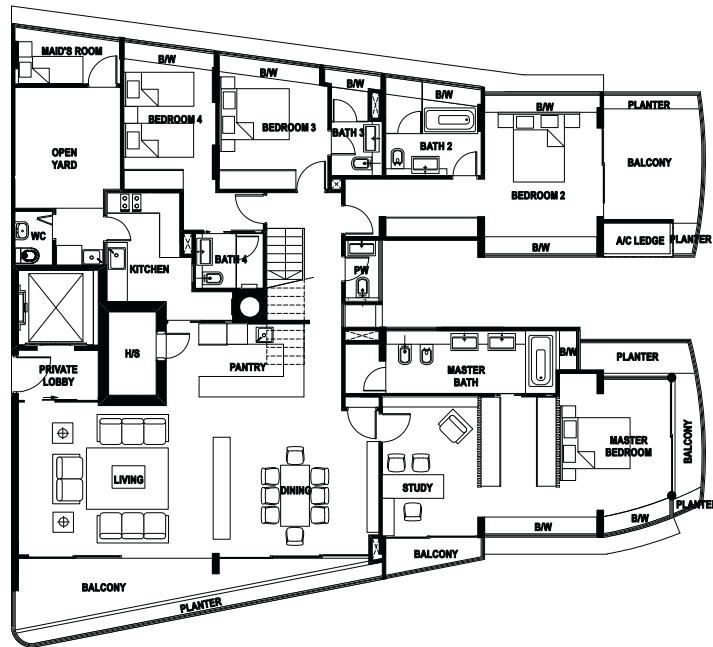

Type B1

House No #02 - 06, #04 - 06 to #11 - 06
Unit Size: 137m² (1475 ft²)

KEY PLAN

Type B2

House No #04 - 03 to #11 - 03
Unit Size: 140m² (1507 ft²)

KEY PLAN

3-BEDROOM

Type B3

House No #12 - 01
Unit Size: 324m²(3488 ft²)

Type PHI Upper Level

KEY PLAN

Type PH2 Lower Level

House No #12 - 02
Unit Size: 299m²(3218 ft²)

Type PH2 Upper Level

KEY PLAN

PENTHOUSE

Type PH3 Lower Level

House No #12 - 06
Unit Size: 256m² (2756 ft²)

Type PH3 Upper Level

KEY PLAN

Type PH4 Lower Level

House No #12 - 03
Unit Size: 249m² (2680 ft²)

Type PH4 Upper Level

KEY PLAN

PENTHOUSE

Type PH5 Lower Level

House No #12-05
Unit Size: 478m² (5145 ft²)

Type PH5 Upper Level

KEY PLAN