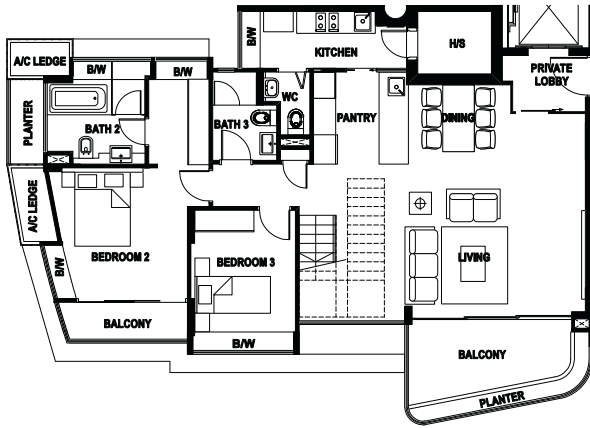

Type B1

House No #02 - 06, #04 - 06 to #11 - 06
Unit Size: 137m² (1475 ft²)

KEY PLAN

Type B2

House No #04 - 03 to #11 - 03
Unit Size: 140m² (1507 ft²)

KEY PLAN

3-BEDROOM

Type B3

House No #02 - 05, #04 - 05 to #11 - 05
Unit Size: 145m² (1561 ft²)

KEY PLAN

2-BEDROOM

Type C

House No #02 - 04, #04 - 04 to #11 - 04
Unit Size: 119m² (1281 ft²)

KEY PLAN

PENTHOUSE

Type PHI Lower Level

House No #12 - 01
Unit Size: 324m²(3488 ft²)

Type PHI Upper Level

KEY PLAN

Type PH2 Lower Level

House No #12 - 02
Unit Size: 299m²(3218 ft²)

Type PH2 Upper Level

KEY PLAN

PENTHOUSE

Type PH3 Lower Level

House No #12 - 06
Unit Size: 256m² (2756 ft²)

Type PH3 Upper Level

KEY PLAN

Type PH4 Lower Level

House No #12 - 03
Unit Size: 249m² (2680 ft²)

Type PH4 Upper Level

KEY PLAN