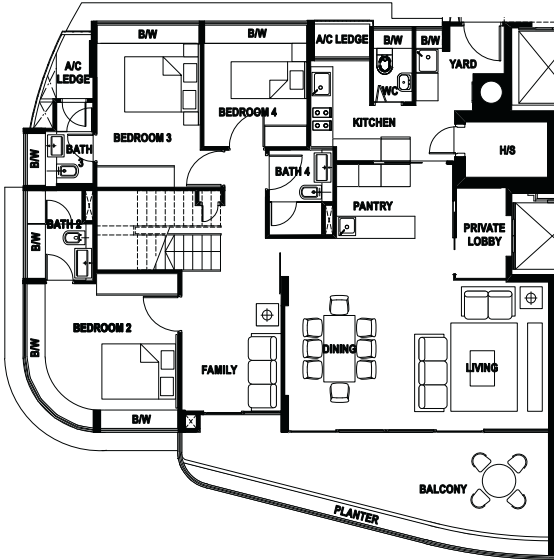

Type B1

House No #02 - 06, #04 - 06 to #11 - 06
Unit Size: 137m² (1475 ft²)

KEY PLAN

Type B2

House No #04 - 03 to #11 - 03
Unit Size: 140m² (1507 ft²)

KEY PLAN

3-BEDROOM

Type B3

House No #02 - 05, #04 - 05 to #11 - 05
Unit Size: 145m² (1561 ft²)

KEY PLAN

2-BEDROOM

Type C

House No #02 - 04, #04 - 04 to #11 - 04
Unit Size: 119m² (1281 ft²)

KEY PLAN

PENTHOUSE

Type PHI Lower Level

House No #12 - 01
Unit Size: 324m²(3488 ft²)

Type PHI Upper Level

KEY PLAN

Type PH2 Lower Level

House No #12 - 02
Unit Size: 299m²(3218 ft²)

Type PH2 Upper Level

KEY PLAN

PENTHOUSE

Type PH3 Lower Level

House No #12 - 06
Unit Size: 256m² (2756 ft²)

Type PH3 Upper Level

KEY PLAN

Type PH4 Lower Level

House No #12 - 03
Unit Size: 249m² (2680 ft²)

Type PH4 Upper Level

KEY PLAN