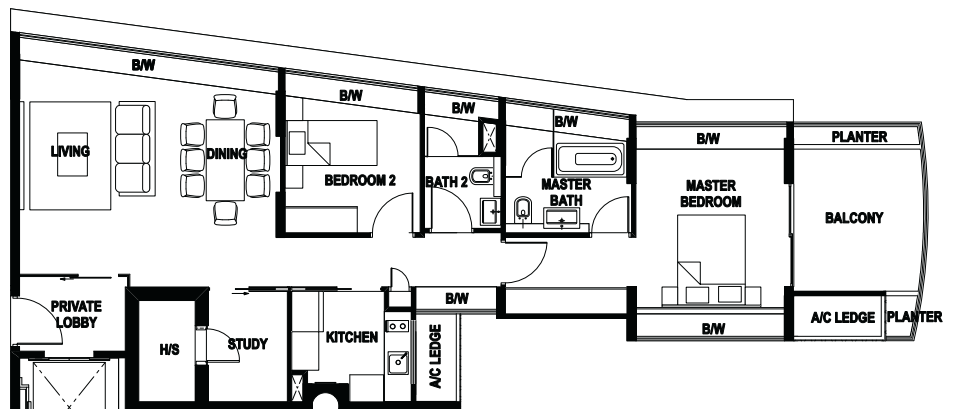

Type B1

House No #02 - 06, #04 - 06 to #11 - 06
Unit Size: 137m² (1475 ft²)

KEY PLAN

Type B2

House No #04 - 03 to #11 - 03
Unit Size: 140m² (1507 ft²)

KEY PLAN

3-BEDROOM

Type B3

House No #02 - 05, #04 - 05 to #11 - 05
Unit Size: 145m² (1561 ft²)

KEY PLAN

2-BEDROOM

Type C

House No #02 - 04, #04 - 04 to #11 - 04
Unit Size: 119m² (1281 ft²)

KEY PLAN

PENTHOUSE

Type PHI Lower Level

House No #12 - 01
Unit Size: 324m²(3488 ft²)

Type PHI Upper Level

KEY PLAN

Type PH2 Lower Level

House No #12 - 02
Unit Size: 299m²(3218 ft²)

Type PH2 Upper Level

KEY PLAN

PENTHOUSE

Type PH3 Lower Level

House No #12 - 06
Unit Size: 256m² (2756 ft²)

Type PH3 Upper Level

KEY PLAN

Type PH4 Lower Level

House No #12 - 03
Unit Size: 249m² (2680 ft²)

Type PH4 Upper Level

KEY PLAN