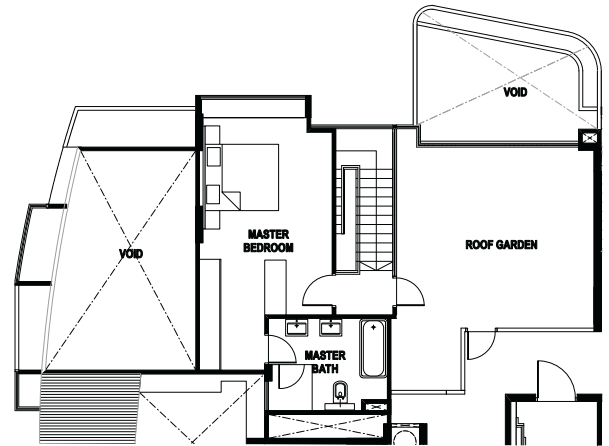

House No #12 - 01
Unit Size: 324m²(3488 ft²)

Type PHI Upper Level

KEY PLAN

Type PH2 Lower Level

House No #12 - 02
Unit Size: 299m²(3218 ft²)

Type PH2 Upper Level

KEY PLAN

PENTHOUSE

Type PH3 Lower Level

House No #12 - 06
Unit Size: 256m² (2756 ft²)

Type PH3 Upper Level

KEY PLAN

Type PH4 Lower Level

House No #12 - 03
Unit Size: 249m² (2680 ft²)

Type PH4 Upper Level

KEY PLAN

PENTHOUSE

Type PH5 Lower Level

House No #12-05
Unit Size: 478m² (5145 ft²)

Type PH5 Upper Level

KEY PLAN