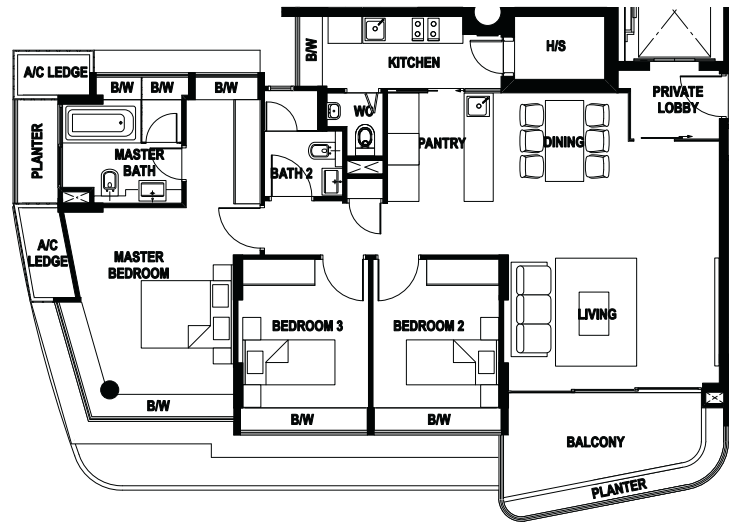

4-BEDROOM

Type A1

House No #04 - 01 to #11 - 01
Unit Size: 172m² (1851 ft²)

KEY PLAN

Type A2

House No #04 - 02 to #11 - 02
Unit Size: 172m² (1851 ft²)

KEY PLAN

3-BEDROOM

Type B1

House No #02 - 06, #04 - 06 to #11 - 06
Unit Size: 137m² (1475 ft²)

KEY PLAN

Type B2

House No #04 - 03 to #11 - 03
Unit Size: 140m² (1507 ft²)

KEY PLAN

3-BEDROOM

Type B3

House No #02 - 05, #04 - 05 to #11 - 05
Unit Size: 145m² (1561 ft²)

KEY PLAN

2-BEDROOM

Type C

House No #02 - 04, #04 - 04 to #11 - 04
Unit Size: 119m² (1281 ft²)

KEY PLAN

PENTHOUSE

Type PHI Lower Level

House No #12 - 01
Unit Size: 324m²(3488 ft²)

Type PHI Upper Level

KEY PLAN

Type PH2 Lower Level

House No #12 - 02
Unit Size: 299m²(3218 ft²)

Type PH2 Upper Level

KEY PLAN

PENTHOUSE