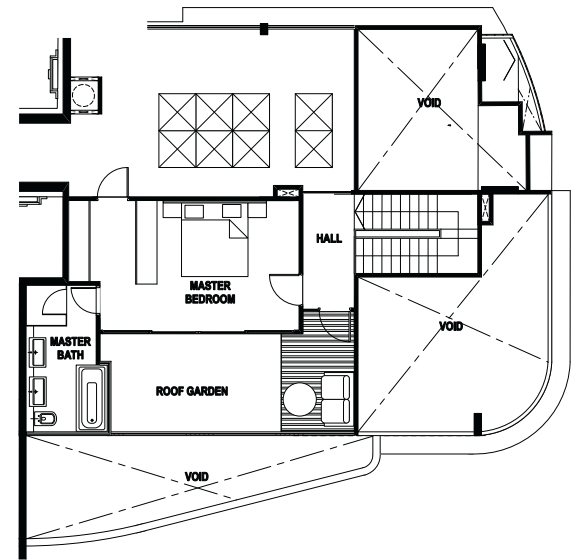

Type B1

House No #02 - 06, #04 - 06 to #11 - 06
Unit Size: 137m² (1475 ft²)

KEY PLAN

Type B2

House No #04 - 03 to #11 - 03
Unit Size: 140m² (1507 ft²)

KEY PLAN

3-BEDROOM

Type B3

House No #02 - 05, #04 - 05 to #11 - 05
Unit Size: 145m² (1561 ft²)

KEY PLAN

2-BEDROOM

Type C

House No #02 - 04, #04 - 04 to #11 - 04
Unit Size: 119m² (1281 ft²)

KEY PLAN

PENTHOUSE

Type PHI Lower Level

House No #12 - 01
Unit Size: 324m²(3488 ft²)

Type PHI Upper Level

KEY PLAN

Type PH2 Lower Level

House No #12 - 02
Unit Size: 299m²(3218 ft²)

Type PH2 Upper Level

KEY PLAN

PENTHOUSE

Type PH3 Lower Level

House No #12 - 06
Unit Size: 256m² (2756 ft²)

Type PH3 Upper Level

KEY PLAN

Type PH4 Lower Level

House No #12 - 03
Unit Size: 249m² (2680 ft²)

Type PH4 Upper Level

KEY PLAN