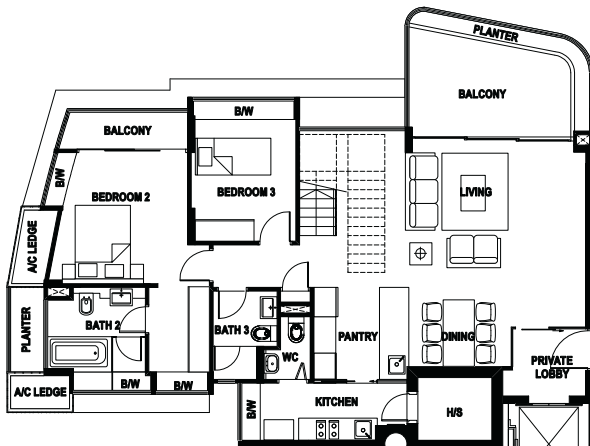

House No #12 - 01
Unit Size: 324m²(3488 ft²)

Type PHI Upper Level

KEY PLAN

Type PH2 Lower Level

House No #12 - 02
Unit Size: 299m²(3218 ft²)

Type PH2 Upper Level

KEY PLAN

PENTHOUSE

Type PH3 Lower Level

House No #12 - 06
Unit Size: 256m² (2756 ft²)

Type PH3 Upper Level

KEY PLAN

Type PH4 Lower Level

House No #12 - 03
Unit Size: 249m² (2680 ft²)

Type PH4 Upper Level

KEY PLAN

PENTHOUSE

Type PH5 Lower Level

House No #12-05
Unit Size: 478m² (5145 ft²)

Type PH5 Upper Level

KEY PLAN