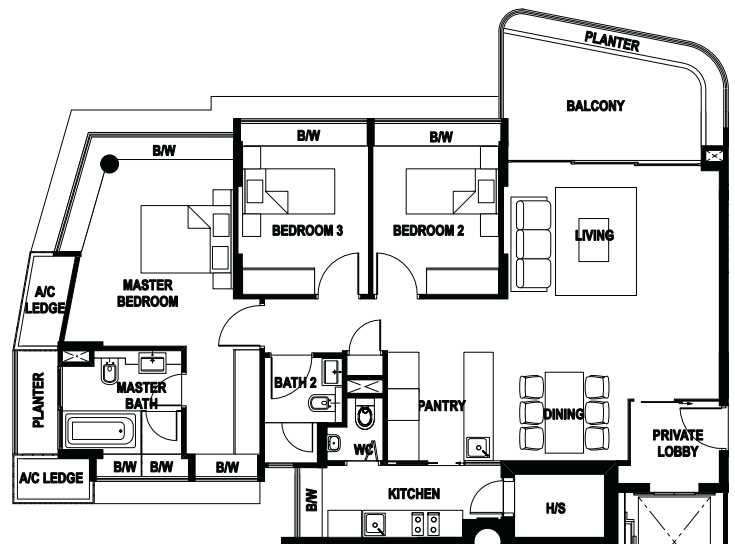

4-BEDROOM

Type A1

House No #04 - 01 to #11 - 01
Unit Size: 172m² (1851 ft²)

KEY PLAN

Type A2

House No #04 - 02 to #11 - 02
Unit Size: 172m² (1851 ft²)

KEY PLAN

3-BEDROOM

Type B1

House No #02 - 06, #04 - 06 to #11 - 06
Unit Size: 137m² (1475 ft²)

KEY PLAN

Type B2

House No #04 - 03 to #11 - 03
Unit Size: 140m² (1507 ft²)

KEY PLAN

3-BEDROOM

Type B3

House No #02 - 05, #04 - 05 to #11 - 05
Unit Size: 145m² (1561 ft²)

KEY PLAN

2-BEDROOM

Type C

House No #02 - 04, #04 - 04 to #11 - 04
Unit Size: 119m² (1281 ft²)

KEY PLAN

PENTHOUSE

Type PHI Lower Level

House No #12 - 01
Unit Size: 324m²(3488 ft²)

Type PHI Upper Level

KEY PLAN

Type PH2 Lower Level

House No #12 - 02
Unit Size: 299m²(3218 ft²)

Type PH2 Upper Level

KEY PLAN

PENTHOUSE