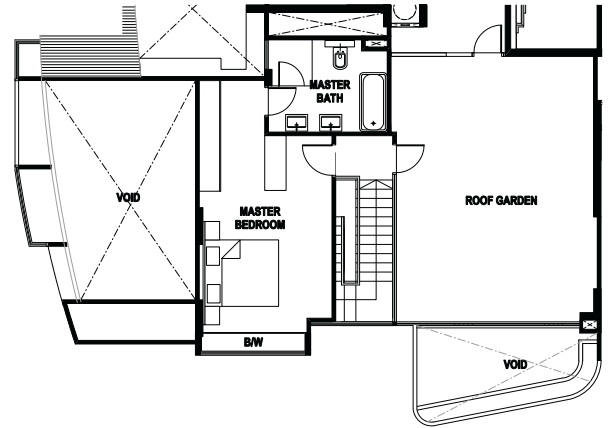

Type B1

House No #02 - 06, #04 - 06 to #11 - 06
Unit Size: 137m² (1475 ft²)

KEY PLAN

Type B2

House No #04 - 03 to #11 - 03
Unit Size: 140m² (1507 ft²)

KEY PLAN

3-BEDROOM

Type B3

House No #02 - 05, #04 - 05 to #11 - 05
Unit Size: 145m² (1561 ft²)

KEY PLAN

2-BEDROOM

Type C

House No #02 - 04, #04 - 04 to #11 - 04
Unit Size: 119m² (1281 ft²)

KEY PLAN

PENTHOUSE

Type PHI Lower Level

House No #12 - 01
Unit Size: 324m²(3488 ft²)

Type PHI Upper Level

KEY PLAN

Type PH2 Lower Level

House No #12 - 02
Unit Size: 299m²(3218 ft²)

Type PH2 Upper Level

KEY PLAN

PENTHOUSE

Type PH3 Lower Level

House No #12 - 06
Unit Size: 256m² (2756 ft²)

Type PH3 Upper Level

KEY PLAN

Type PH4 Lower Level

House No #12 - 03
Unit Size: 249m² (2680 ft²)

Type PH4 Upper Level

KEY PLAN