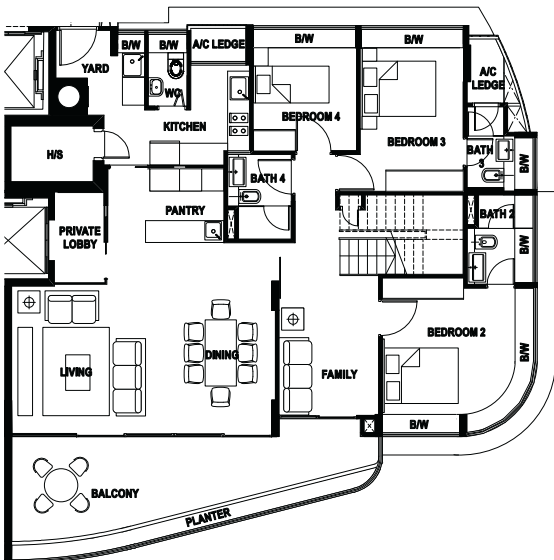

Type B1

House No #02 - 06, #04 - 06 to #11 - 06
Unit Size: 137m² (1475 ft²)

KEY PLAN

Type B2

House No #04 - 03 to #11 - 03
Unit Size: 140m² (1507 ft²)

KEY PLAN

3-BEDROOM

Type B3

House No #02 - 05, #04 - 05 to #11 - 05
Unit Size: 145m² (1561 ft²)

KEY PLAN

2-BEDROOM

Type C

House No #02 - 04, #04 - 04 to #11 - 04
Unit Size: 119m² (1281 ft²)

KEY PLAN

PENTHOUSE

Type PHI Lower Level

House No #12 - 01
Unit Size: 324m²(3488 ft²)

Type PHI Upper Level

KEY PLAN

Type PH2 Lower Level

House No #12 - 02
Unit Size: 299m²(3218 ft²)

Type PH2 Upper Level

KEY PLAN

PENTHOUSE

Type PH3 Lower Level

House No #12 - 06
Unit Size: 256m² (2756 ft²)

Type PH3 Upper Level

KEY PLAN

Type PH4 Lower Level

House No #12 - 03
Unit Size: 249m² (2680 ft²)

Type PH4 Upper Level

KEY PLAN