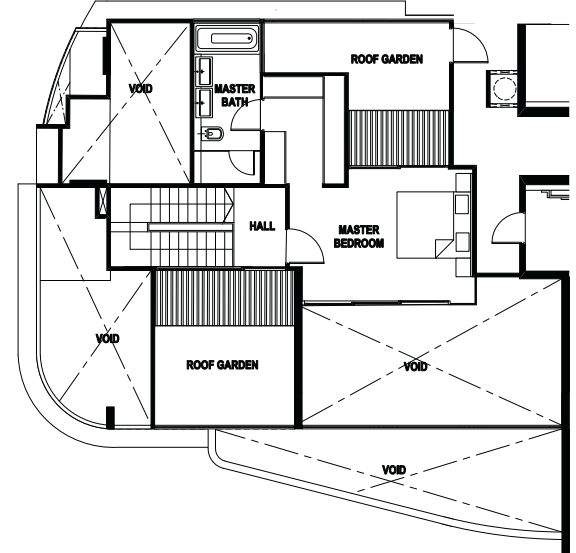

Type B1

House No #02 - 06, #04 - 06 to #11 - 06
Unit Size: 137m² (1475 ft²)

KEY PLAN

Type B2

House No #04 - 03 to #11 - 03
Unit Size: 140m² (1507 ft²)

KEY PLAN

3-BEDROOM

Type B3

House No #02 - 05, #04 - 05 to #11 - 05
Unit Size: 145m² (1561 ft²)

KEY PLAN

2-BEDROOM

Type C

House No #02 - 04, #04 - 04 to #11 - 04
Unit Size: 119m² (1281 ft²)

KEY PLAN

PENTHOUSE

Type PHI Lower Level

House No #12 - 01
Unit Size: 324m²(3488 ft²)

Type PHI Upper Level

KEY PLAN

Type PH2 Lower Level

House No #12 - 02
Unit Size: 299m²(3218 ft²)

Type PH2 Upper Level

KEY PLAN

PENTHOUSE

Type PH3 Lower Level

House No #12 - 06
Unit Size: 256m² (2756 ft²)

Type PH3 Upper Level

KEY PLAN

Type PH4 Lower Level

House No #12 - 03
Unit Size: 249m² (2680 ft²)

Type PH4 Upper Level

KEY PLAN