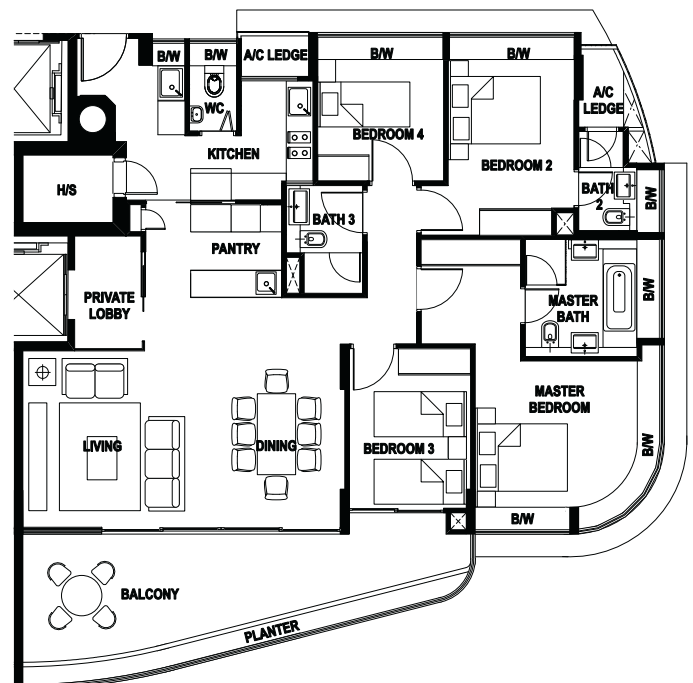

4-BEDROOM

Type A1

House No #04 - 01 to #11 - 01
Unit Size: 172m² (1851 ft²)

KEY PLAN

Type A2

House No #04 - 02 to #11 - 02
Unit Size: 172m² (1851 ft²)

KEY PLAN

3-BEDROOM

Type B1

House No #02 - 06, #04 - 06 to #11 - 06
Unit Size: 137m² (1475 ft²)

KEY PLAN

Type B2

House No #04 - 03 to #11 - 03
Unit Size: 140m² (1507 ft²)

KEY PLAN

3-BEDROOM

Type B3

House No #02 - 05, #04 - 05 to #11 - 05
Unit Size: 145m² (1561 ft²)

KEY PLAN

2-BEDROOM

Type C

House No #02 - 04, #04 - 04 to #11 - 04
Unit Size: 119m² (1281 ft²)

KEY PLAN

PENTHOUSE

Type PHI Lower Level

House No #12 - 01
Unit Size: 324m²(3488 ft²)

Type PHI Upper Level

KEY PLAN

Type PH2 Lower Level

House No #12 - 02
Unit Size: 299m²(3218 ft²)

Type PH2 Upper Level

KEY PLAN

PENTHOUSE