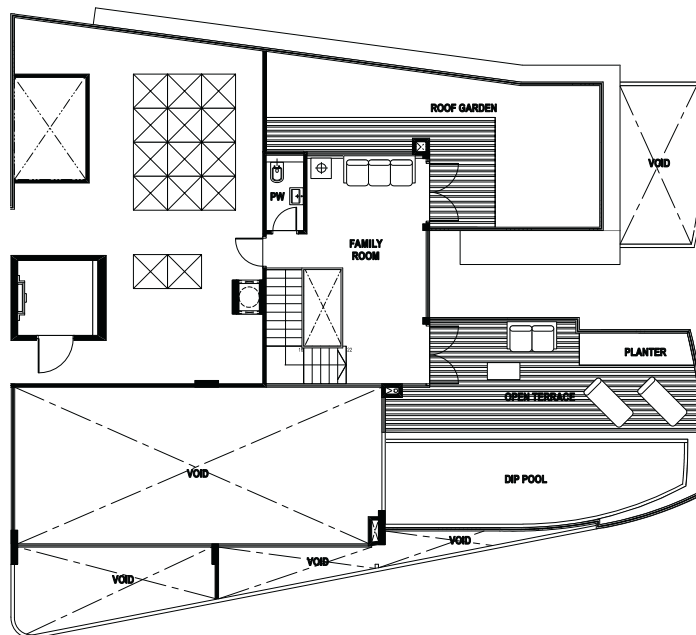

Type PH3 Lower Level

House No #12 - 06
Unit Size: 256m² (2756 ft²)

Type PH3 Upper Level

KEY PLAN

Type PH4 Lower Level

House No #12 - 03
Unit Size: 249m² (2680 ft²)

Type PH4 Upper Level

KEY PLAN

PENTHOUSE

Type PH5 Lower Level

House No #12-05
Unit Size: 478m² (5145 ft²)

Type PH5 Upper Level

KEY PLAN