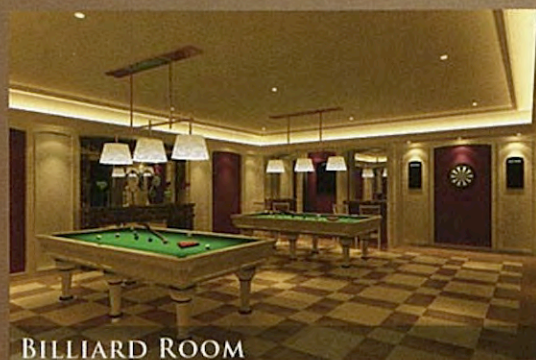

## AMENITIES

LIFT LOBBY

WATER FOUNTAIN COURT

CHILDREN'S PLAY AREA

BILLIARD ROOM

LAP POOL

GAME ROOM

MEDIA ROOM

## EXPERIENCE LIFE'S GRANDEUR AT ITS BEST

Your Monarch ParkSuites lifestyle will let you and your family spend quality time with one another, relish intimate moments at the water fountain court, enjoy swimming in the lap pools, eat healthy grilled meals at the barbecue deck, have lots of fun in the children's play area, play hide-and-seek in the garden maze, and catch up with friends in the game room or the KTV room. Your everyday life at Monarch ParkSuites will simply be wonderful.