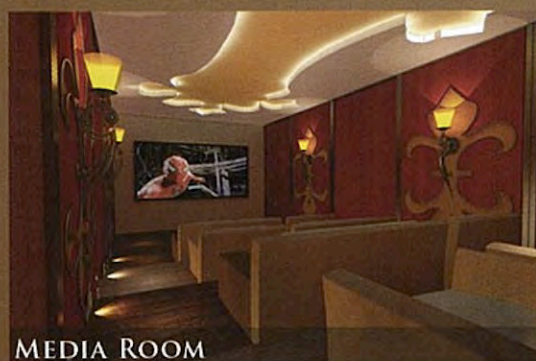

At the heart of it all will rise a Dutch inspired luxury condominium that will become your haven amidst all the Bay City glory – Monarch ParkSuites.

This is history in the making. Be there as it happens. Reserve a condo unit now and see your investment soaring high.

## AMENITIES

LIFT LOBBY

WATER FOUNTAIN COURT

CHILDREN'S PLAY AREA

BILLIARD ROOM

LAP POOL

GAME ROOM

MEDIA ROOM

## EXPERIENCE LIFE'S GRANDEUR AT ITS BEST

Your Monarch ParkSuites lifestyle will let you and your family spend quality time with one another, relish intimate moments at the water fountain court, enjoy swimming in the lap pools, eat healthy grilled meals at the barbecue deck, have lots of fun in the children's play area, play hide-and-seek in the garden maze, and catch up with friends in the game room or the KTV room. Your everyday life at Monarch ParkSuites will simply be wonderful.