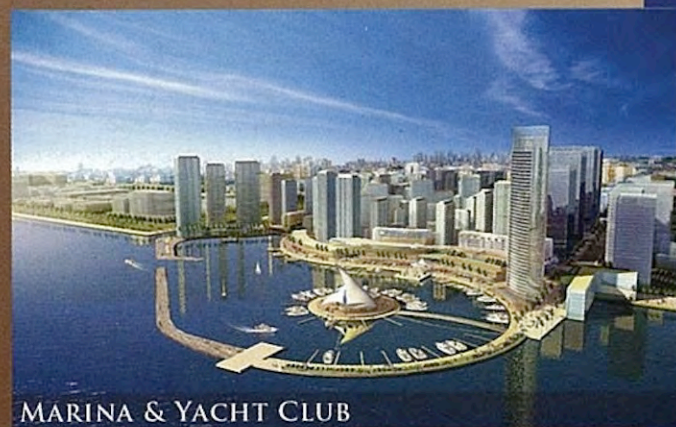

**MONARCH**  
PARKSUITES

RESIDENTIAL CONDOMINIUM  
AT MACAPAGAL AVENUE

*Georgina Wilson*  
GEORGINA WILSON  
ENDORSER/MODEL

WELCOME TO YOUR MONARCHY

BELLE GRANDE

SOLAIRE

MARINA & YACHT CLUB

INDOOR BEACH RESORT

Such unprecedented growth will soon happen along Manila Bay. The developments will be so grand that they will forever change the landscape of tourism in the Philippines. One of the world's greatest cities will rise on our local shore — The Bay City. It is a city a marvelous indoor beach, a yacht club, Las Vegas style fountain shows, some of the world's grandest hotel casinos, high-end retail shops, and world-class entertainment that will bring in tourists from all over the world.

At the heart of it all will rise a Dutch inspired luxury condominium that will become your haven amidst all the Bay City glory – Monarch ParkSuites.

This is history in the making. Be there as it happens. Reserve a condo unit now and see your investment soaring high.