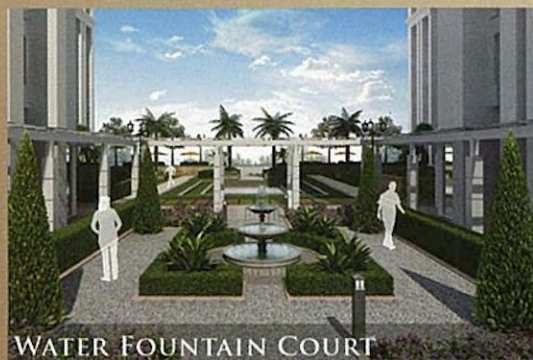

At the heart of it all will rise a Dutch inspired luxury condominium that will become your haven amidst all the Bay City glory – Monarch ParkSuites.

This is history in the making. Be there as it happens. Reserve a condo unit now and see your investment soaring high.

## AMENITIES

LIFT LOBBY

WATER FOUNTAIN COURT

CHILDREN'S PLAY AREA

BILLIARD ROOM

LAP POOL

GAME ROOM

MEDIA ROOM