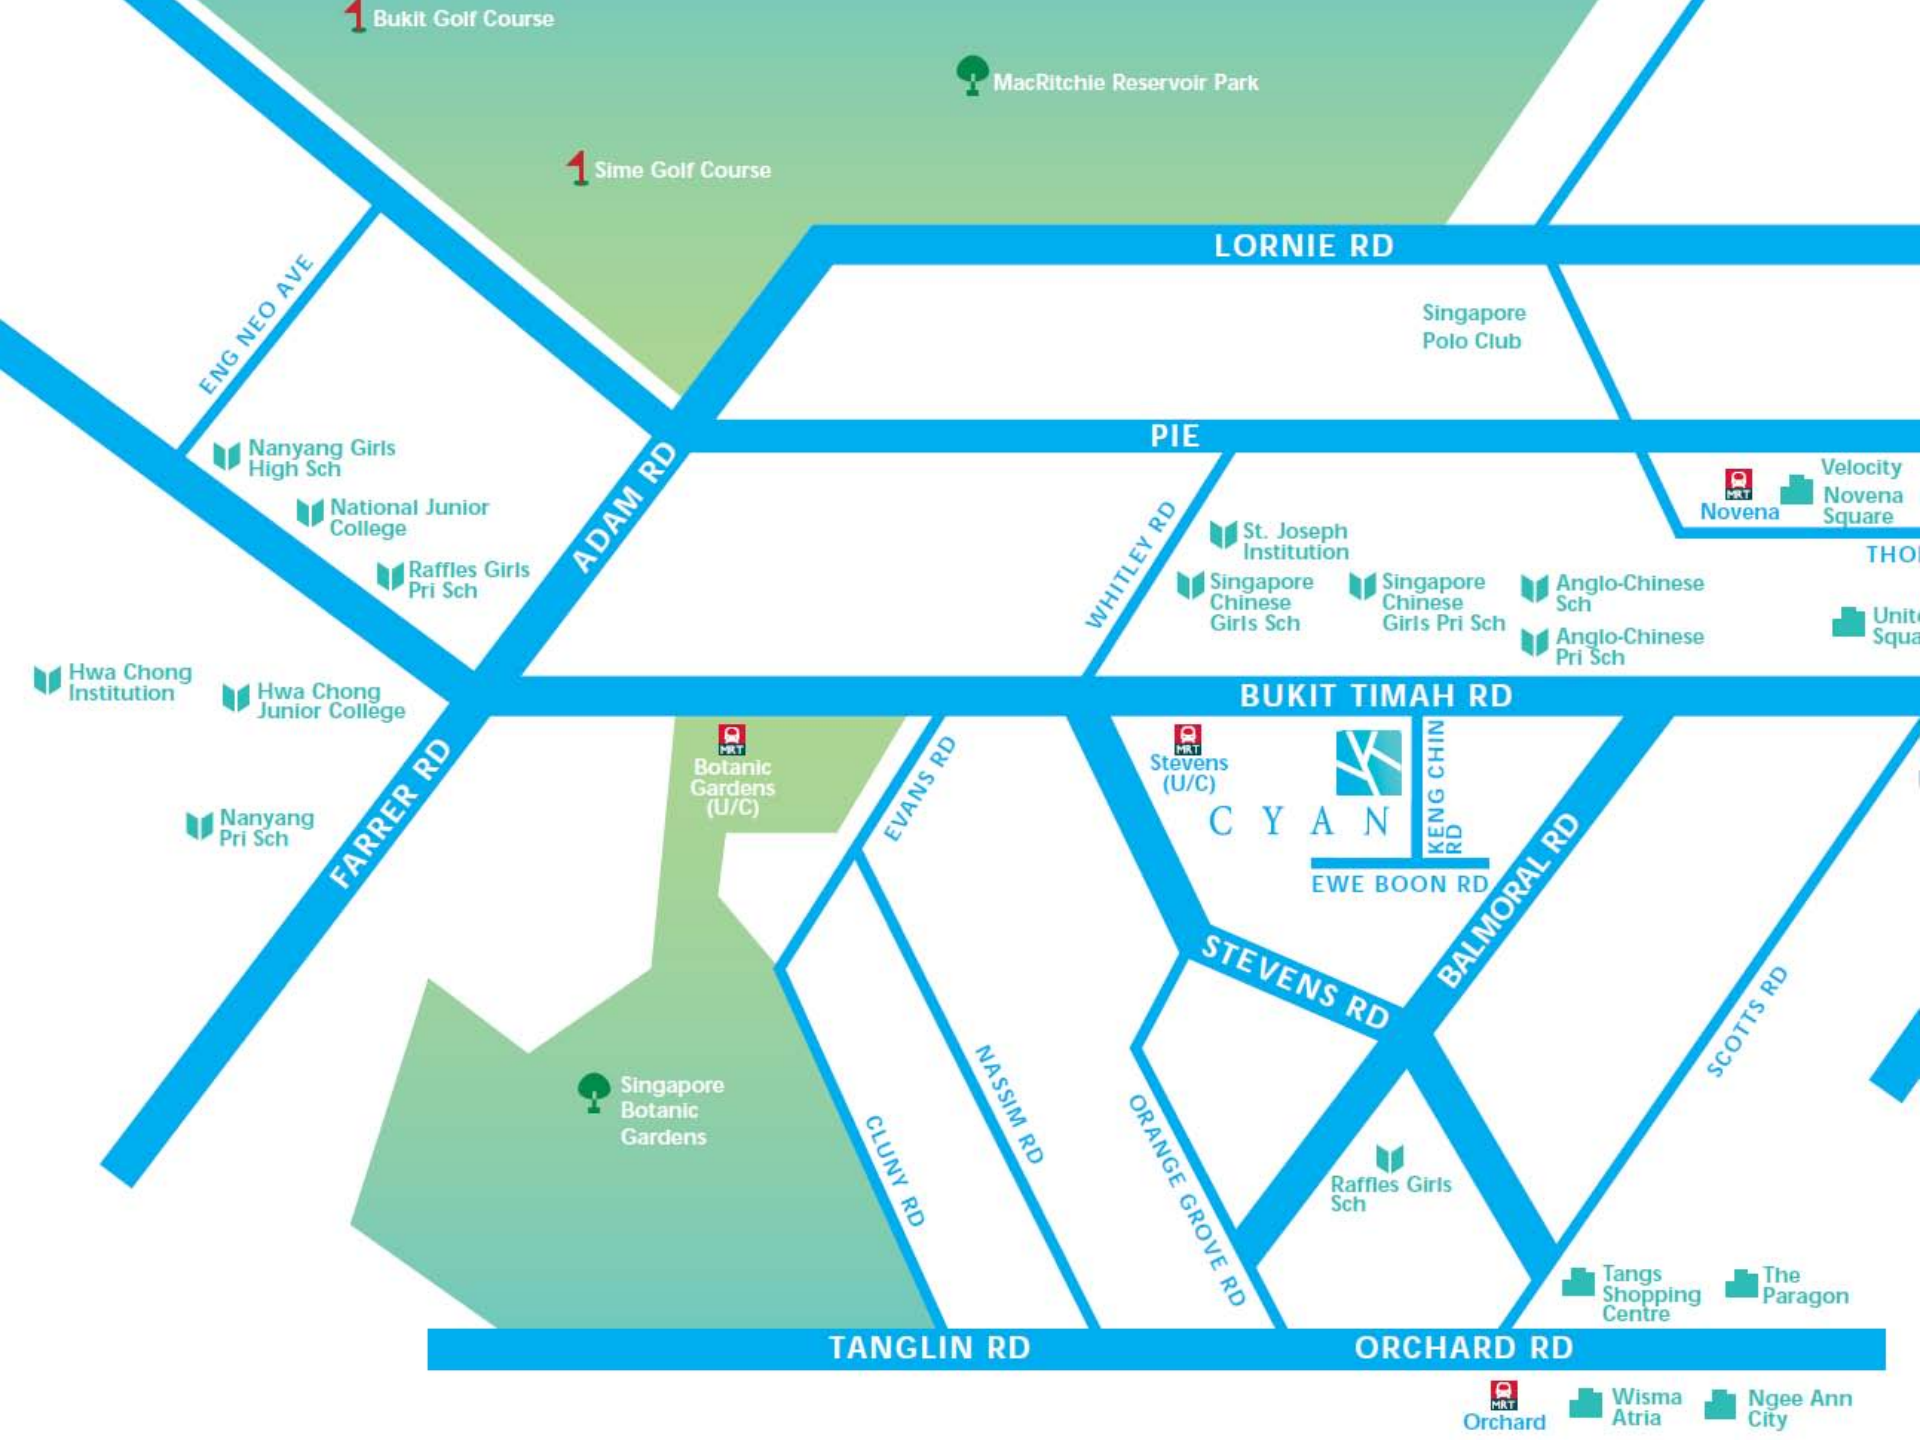

Changi
Airport

Bukit Timah

● Orchard

Marina Bay

Far East Organization
INSPIRING BETTER LIVES

C Y A N

6 & 8 KENG CHIN ROAD

1 Bukit Golf Course

ADAM RD

PIE

WHITLEY RD

St. Joseph Institution

Singapore Chinese Girls Sch

Singapore Chinese Girls Pri Sch

Anglo-Chinese Sch

Anglo-Chinese Pri Sch

BUKIT TIMAH RD

Botanic Gardens (U/C) MRT

EVANS RD

Stevens (U/C) MRT

C Y A N

KENG CHIN RD

EWE BOON RD

STEVENS RD

ORCHARD RD

Tangs Shopping Centre

The Paragon

Orchard MRT

Wisma Atria

Ngee Ann City

A VISION inspired by open spaces

Freehold