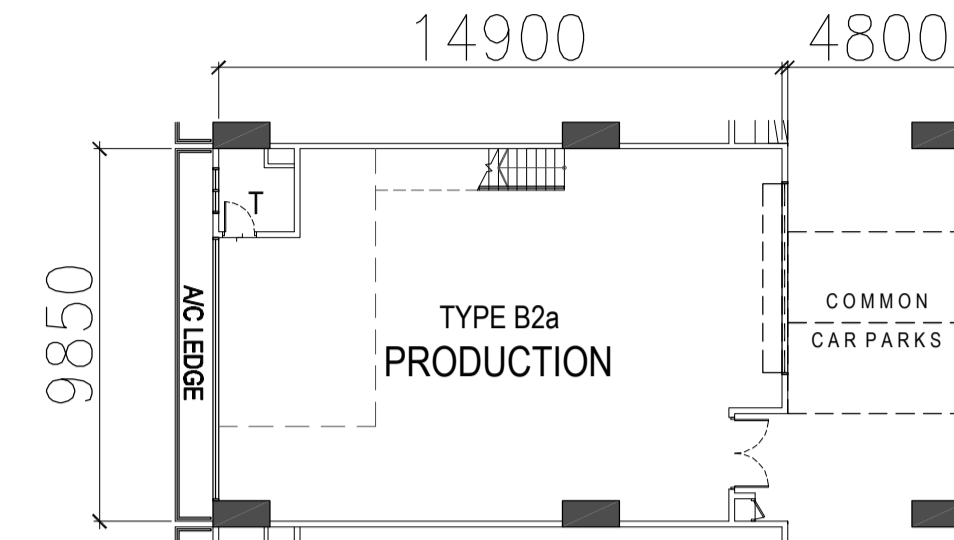

Unit No: #01-33

TYPE A19 - 1ST STOREY PLAN

TYPE A19 - MEZZ STOREY PLAN

TYPE B1

Unit No: #02-01
#03-01

TYPE B1 - 2ND to 3RD STOREY PLAN

TYPE B1 - 2ND to 3RD MEZZ STOREY PLAN

TYPE B2

Unit No: #02-02, #02-03, #02-04, #03-02, #03-03, #03-04
#02-05, #02-08, #02-20, #03-05, #03-08, #03-20
#02-21, #02-22 #03-21, #03-22

Note : Unit #02-08 & #03-08 AC ledge on Mezzanine level

TYPE B2- 2ND to 3RD STOREY PLAN

TYPE B2 - 2ND to 3RD MEZZ STOREY PLAN

TYPE B2a

Unit No: #02-11, #02-12, #02-16, #02-17
#03-11, #03-12, #03-16, #03-17

TYPE B2a- 2ND to 3RD STOREY PLAN

TYPE B2a - 2ND to 3RD MEZZ STOREY PLAN

TYPE B2b

Unit No: #02-15
#03-15

TYPE B2b- 2ND to 3RD STOREY PLAN

TYPE B2b - 2ND to 3RD MEZZ STOREY PLAN

TYPE B3

Unit No: #02-06
#03-06

TYPE B3- 2ND to 3RD STOREY PLAN

TYPE B3 - 2ND to 3RD MEZZ STOREY PLAN

TYPE B3a

Unit No: #02-14
#03-14