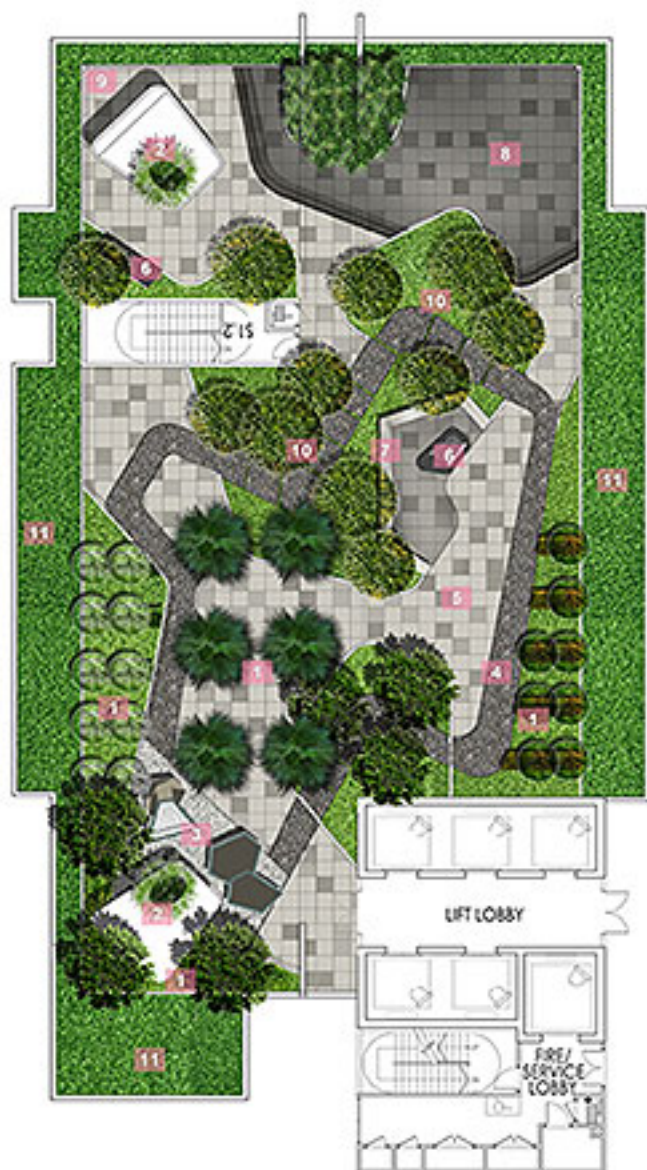

## Leisure Podium

1. Infinity Swimming Pool
2. Sun Deck
3. Floating Gymnasium
4. Seating Lounge
5. Seating Area
6. Multipurpose Deck
7. Games Room
8. Laundrette
9. Garden / Children's Playground
10. BBQ Pit
11. Function / Party Room
12. Gourmet Kitchen
13. Pre-Function Area / Store
14. Restrooms / Changing Rooms

## Ground Floor

- |                       |                                 |
|-----------------------|---------------------------------|
| 1. Entrance Forecourt | 10. Reflective Pond             |
| 2. Arrival Plaza      | 11. Seating Lounge              |
| 3. Feature Pond       | 12. Foyer                       |
| 4. Cascading Pond     | 13. Concierge                   |
| 5. Open Plaza         | 14. Lift Lobby                  |
| 6. Retail             | 15. Management Office           |
| 7. Retail Lift Lobby  | 16. Driveway                    |
| 8. Guard House        | 17. Loading Bay / Service Lobby |
| 9. Floating Bridge    |                                 |

## Roof Garden

1. Seasonal Landscape
2. Green Pavilion
3. Outdoor Gym
4. Jogging Track
5. Function Plaza
6. Barbeque Pit
7. Seating
8. Meditation Yoga Deck
9. Viewing Corner
10. Meander Lawn
11. Manicure Lawn

Type A  
441 sq. ft.

Type B  
689 sq.ft.

Type C  
980 sq.ft.

Type E  
1076 sq.ft.