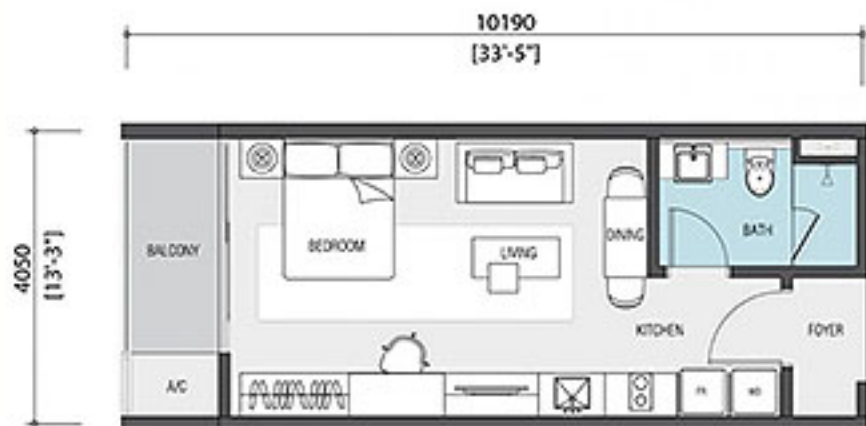

## Ground Floor

- |                       |                                 |
|-----------------------|---------------------------------|
| 1. Entrance Forecourt | 10. Reflective Pond             |
| 2. Arrival Plaza      | 11. Seating Lounge              |
| 3. Feature Pond       | 12. Foyer                       |
| 4. Cascading Pond     | 13. Concierge                   |
| 5. Open Plaza         | 14. Lift Lobby                  |
| 6. Retail             | 15. Management Office           |
| 7. Retail Lift Lobby  | 16. Driveway                    |
| 8. Guard House        | 17. Loading Bay / Service Lobby |
| 9. Floating Bridge    |                                 |

Type A  
441 sq. ft.

Type B  
689 sq.ft.

Type C  
980 sq.ft.

Type E  
1076 sq.ft.