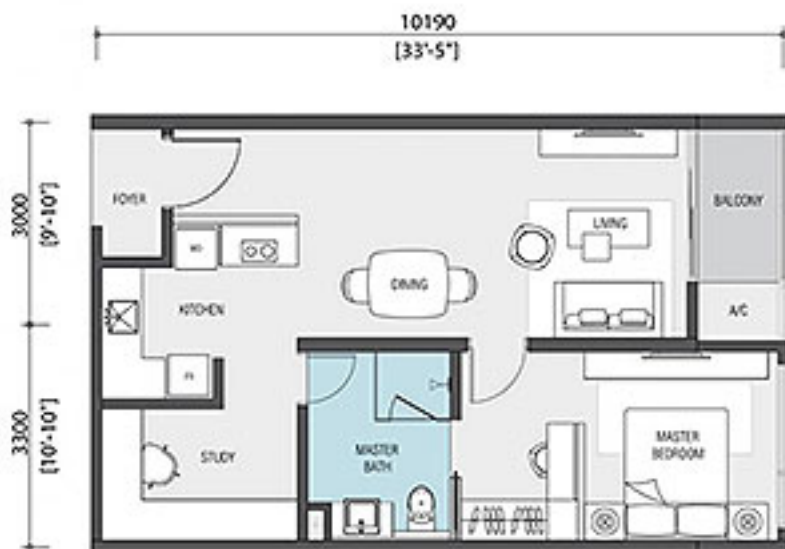

## Ground Floor

- |                       |                                 |
|-----------------------|---------------------------------|
| 1. Entrance Forecourt | 10. Reflective Pond             |
| 2. Arrival Plaza      | 11. Seating Lounge              |
| 3. Feature Pond       | 12. Foyer                       |
| 4. Cascading Pond     | 13. Concierge                   |
| 5. Open Plaza         | 14. Lift Lobby                  |
| 6. Retail             | 15. Management Office           |
| 7. Retail Lift Lobby  | 16. Driveway                    |
| 8. Guard House        | 17. Loading Bay / Service Lobby |
| 9. Floating Bridge    |                                 |

## Roof Garden

1. Seasonal Landscape
2. Green Pavilion
3. Outdoor Gym
4. Jogging Track
5. Function Plaza
6. Barbeque Pit
7. Seating
8. Meditation Yoga Deck
9. Viewing Corner
10. Meander Lawn
11. Manicure Lawn

Type A  
441 sq. ft.

Type B  
689 sq.ft.

Type C  
980 sq.ft.

Type E  
1076 sq.ft.