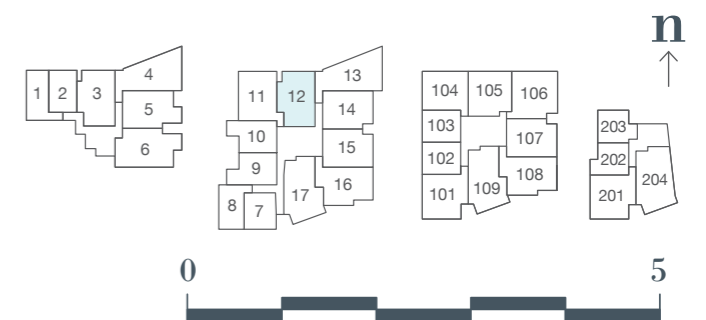

apartment 1

apartment area 67.0m²
 terrace & garden area 43.1m²

1 bed | 1 bath | 1 study | 1 car

apartment 6

apartment area 108.3m²
terrace & garden area 40.2m²

2 bed | 2 bath | 1 study | 1 car

apartment 12

apartment area 88.6m²
terrace area 9.0m²

2 bed | 2 bath | 1 study | 1 car

apartment 13

apartment area 98.7m²
terrace area 10.7m²

3 bed | 2 bath | 2 car

apartment 108

apartment area 92.6m²
terrace area 8.3m²

2 bed | 2 bath | 1 study | 1 car

apartment 204

apartment area 101.6m²
terrace area 8.5m²

3 bed | 2 bath | 2 car