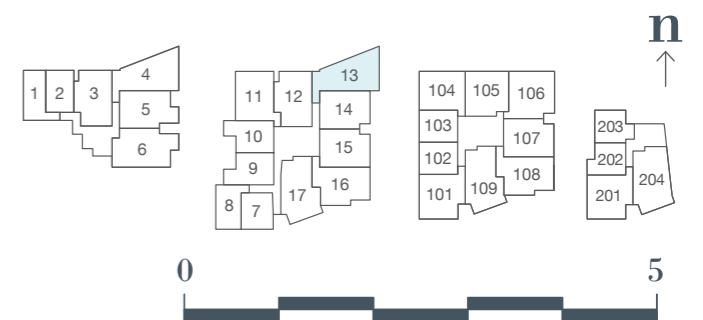

apartment 1

apartment area 67.0m²
 terrace & garden area 43.1m²

1 bed | 1 bath | 1 study | 1 car

apartment 6

apartment area 108.3m²
terrace & garden area 40.2m²

2 bed | 2 bath | 1 study | 1 car

apartment 12

apartment area 88.6m²
terrace area 9.0m²

2 bed | 2 bath | 1 study | 1 car

apartment 13

apartment area 98.7m²
terrace area 10.7m²

3 bed | 2 bath | 2 car

apartment 108

apartment area 92.6m²
terrace area 8.3m²

2 bed | 2 bath | 1 study | 1 car

apartment 204

apartment area 101.6m²
terrace area 8.5m²

3 bed | 2 bath | 2 car