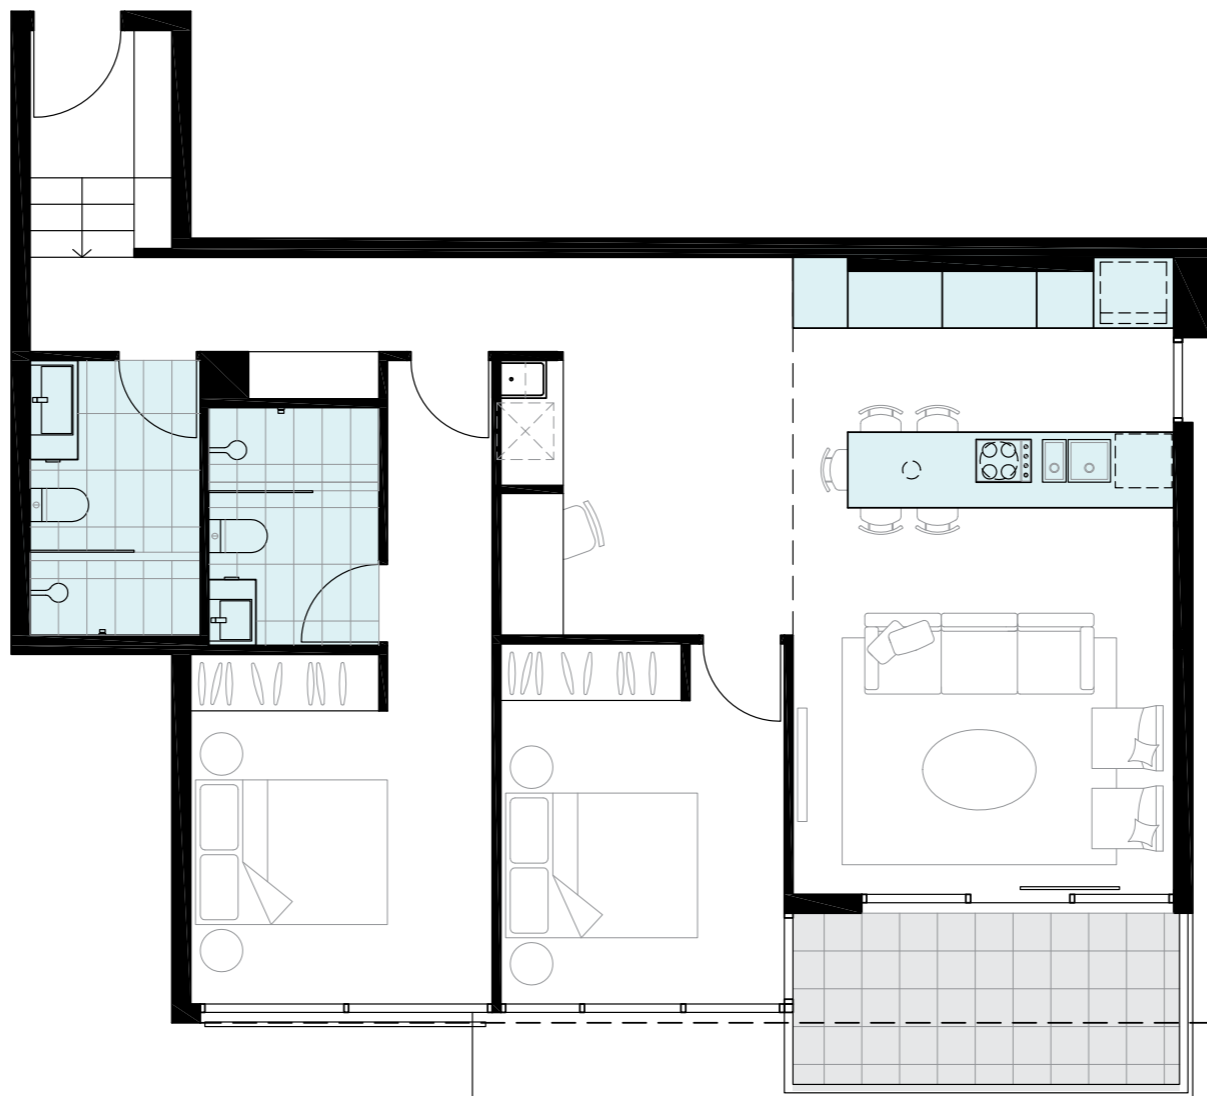

apartment 1

apartment area 67.0m²
 terrace & garden area 43.1m²

1 bed | 1 bath | 1 study | 1 car

apartment 6

apartment area 108.3m²
terrace & garden area 40.2m²

2 bed | 2 bath | 1 study | 1 car

apartment 12

apartment area 88.6m²
terrace area 9.0m²

2 bed | 2 bath | 1 study | 1 car

apartment 13

apartment area 98.7m²
terrace area 10.7m²

3 bed | 2 bath | 2 car

apartment 108

apartment area 92.6m²
terrace area 8.3m²

2 bed | 2 bath | 1 study | 1 car

apartment 204

apartment area 101.6m²
terrace area 8.5m²

3 bed | 2 bath | 2 car