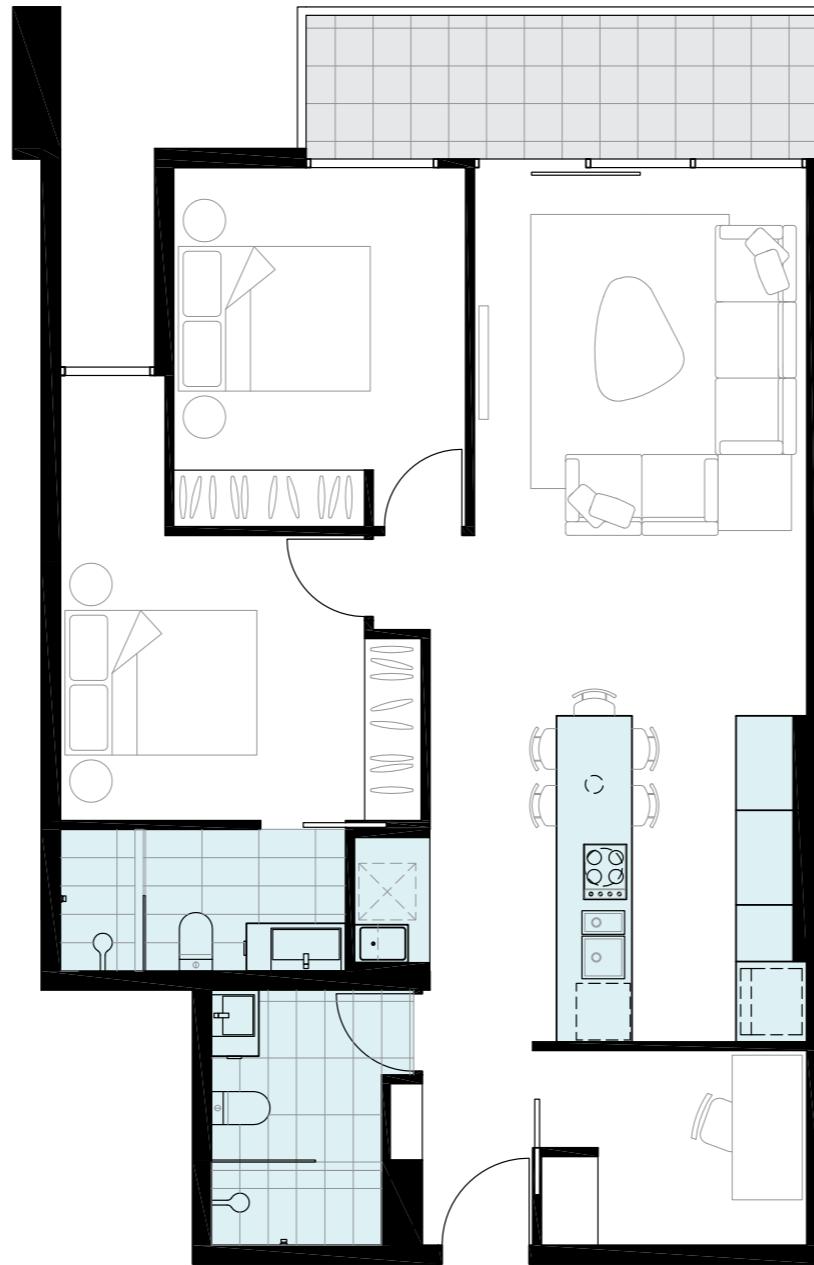

apartment 1

apartment area 67.0m²
 terrace & garden area 43.1m²

1 bed | 1 bath | 1 study | 1 car

apartment 6

apartment area 108.3m²
terrace & garden area 40.2m²

2 bed | 2 bath | 1 study | 1 car

apartment 12

apartment area 88.6m²
terrace area 9.0m²

2 bed | 2 bath | 1 study | 1 car

apartment 13

apartment area 98.7m²
terrace area 10.7m²

3 bed | 2 bath | 2 car

apartment 108

apartment area 92.6m²
terrace area 8.3m²

2 bed | 2 bath | 1 study | 1 car

apartment 204

apartment area 101.6m²
terrace area 8.5m²

3 bed | 2 bath | 2 car