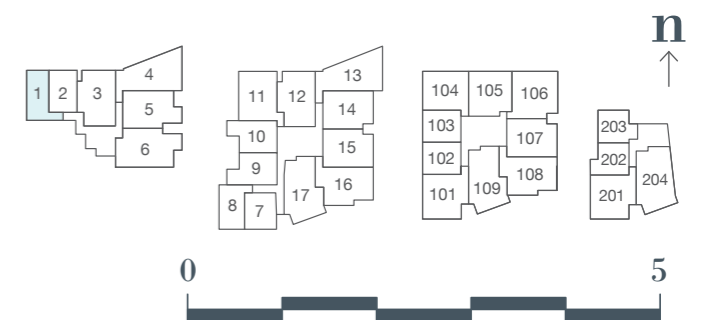

apartment 1

apartment area 67.0m²
 terrace & garden area 43.1m²

1 bed | 1 bath | 1 study | 1 car

apartment 6

apartment area 108.3m²
terrace & garden area 40.2m²

2 bed | 2 bath | 1 study | 1 car

apartment 12

apartment area 88.6m²
terrace area 9.0m²

2 bed | 2 bath | 1 study | 1 car

apartment 13

apartment area 98.7m²
terrace area 10.7m²

3 bed | 2 bath | 2 car

apartment 108

apartment area 92.6m²
terrace area 8.3m²

2 bed | 2 bath | 1 study | 1 car

apartment 204

apartment area 101.6m²
terrace area 8.5m²

3 bed | 2 bath | 2 car