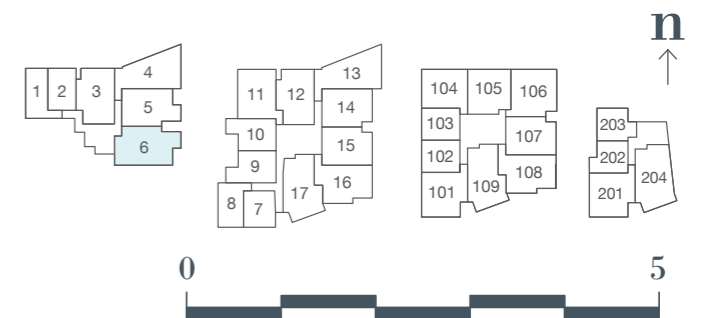

apartment 1

apartment area 67.0m²
 terrace & garden area 43.1m²

1 bed | 1 bath | 1 study | 1 car

apartment 6

apartment area 108.3m²
terrace & garden area 40.2m²

2 bed | 2 bath | 1 study | 1 car

apartment 12

apartment area 88.6m²
terrace area 9.0m²

2 bed | 2 bath | 1 study | 1 car

apartment 13

apartment area 98.7m²
terrace area 10.7m²

3 bed | 2 bath | 2 car

apartment 108

apartment area 92.6m²
terrace area 8.3m²

2 bed | 2 bath | 1 study | 1 car

apartment 204

apartment area 101.6m²
terrace area 8.5m²

3 bed | 2 bath | 2 car