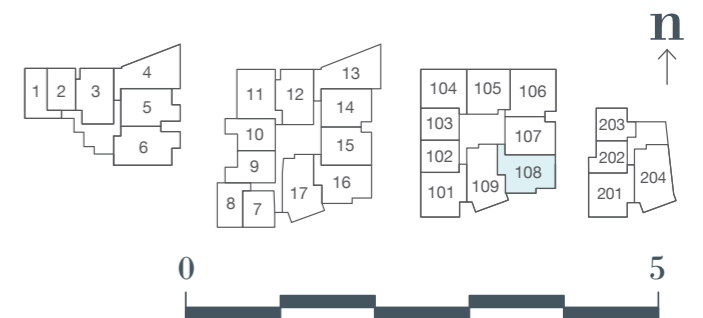

apartment 1

apartment area 67.0m²
 terrace & garden area 43.1m²

1 bed | 1 bath | 1 study | 1 car

apartment 6

apartment area 108.3m²
terrace & garden area 40.2m²

2 bed | 2 bath | 1 study | 1 car

apartment 12

apartment area 88.6m²
terrace area 9.0m²

2 bed | 2 bath | 1 study | 1 car

apartment 13

apartment area 98.7m²
terrace area 10.7m²

3 bed | 2 bath | 2 car

apartment 108

apartment area 92.6m²
terrace area 8.3m²

2 bed | 2 bath | 1 study | 1 car

apartment 204

apartment area 101.6m²
terrace area 8.5m²

3 bed | 2 bath | 2 car